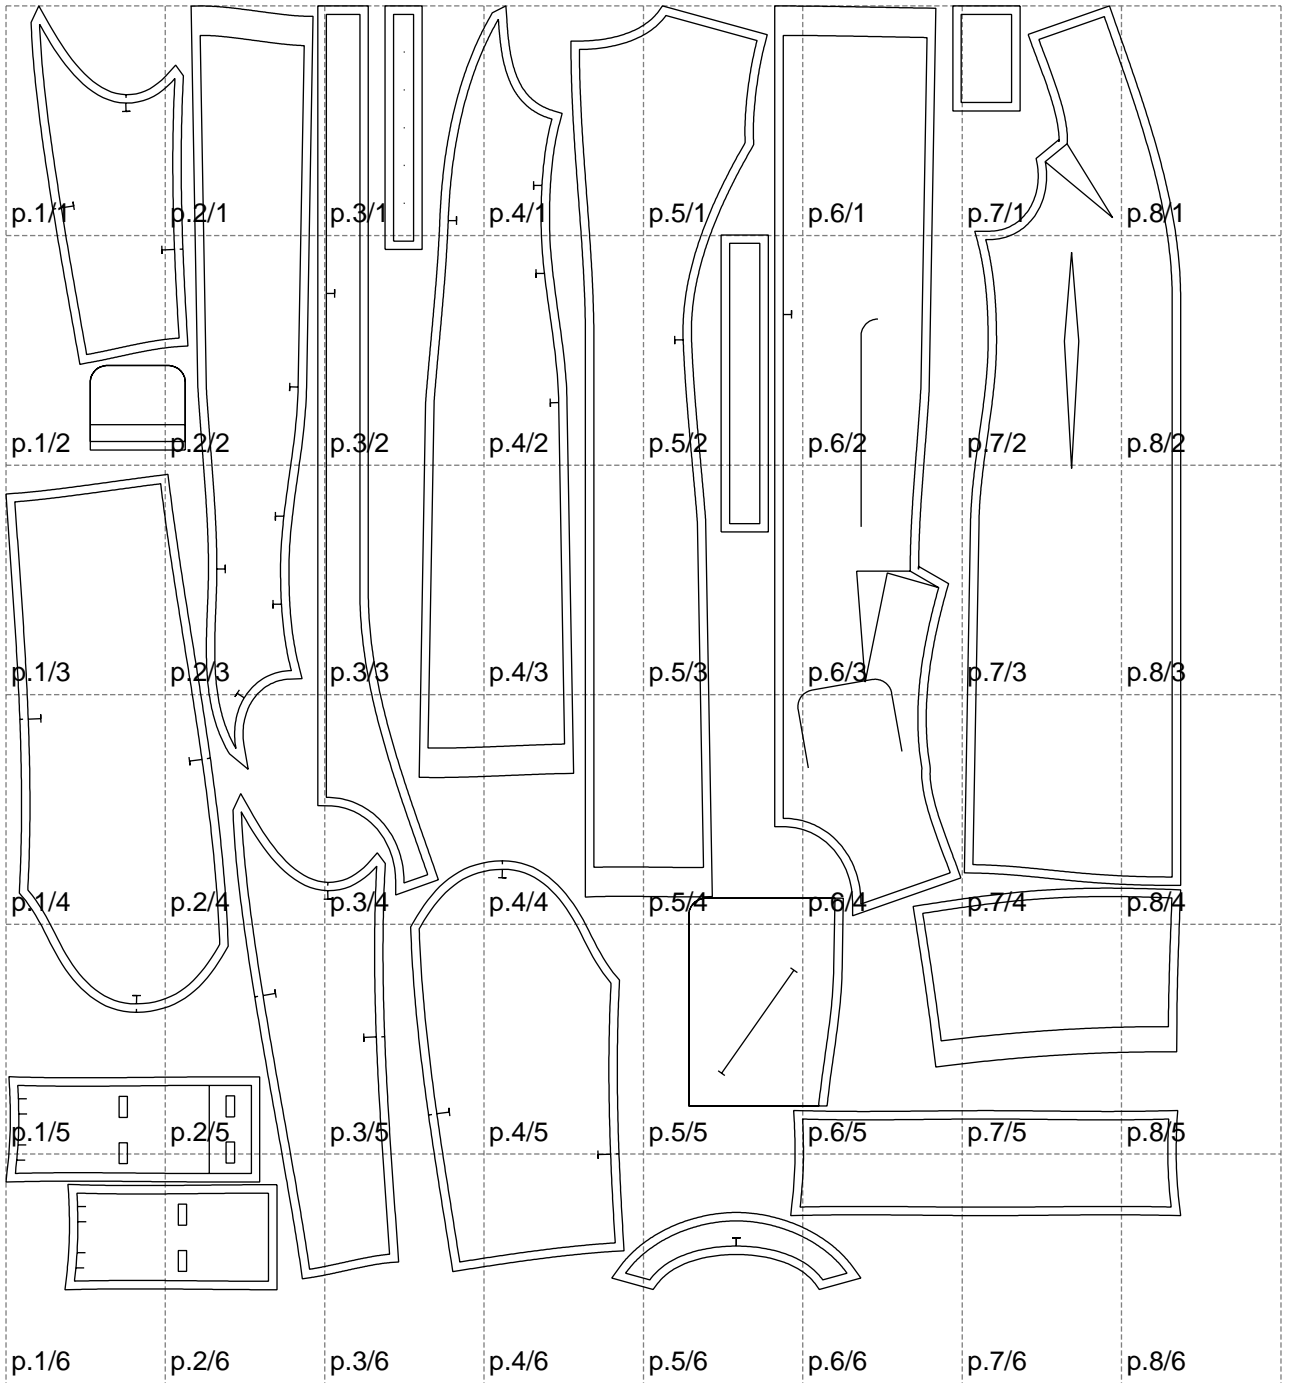

Not for print

Paper size: A4, size:1399.00 x1528.75 mm

# Example

size:1499.00 x1058.48 mm

Maneken =1 ver.0

rz\_1=170

rz\_16=92

rz\_17=78.8

rz\_18=71.8

rz\_19=100

rz\_20=98.1

---

. . . . .  
. . . . .  
. . . . .