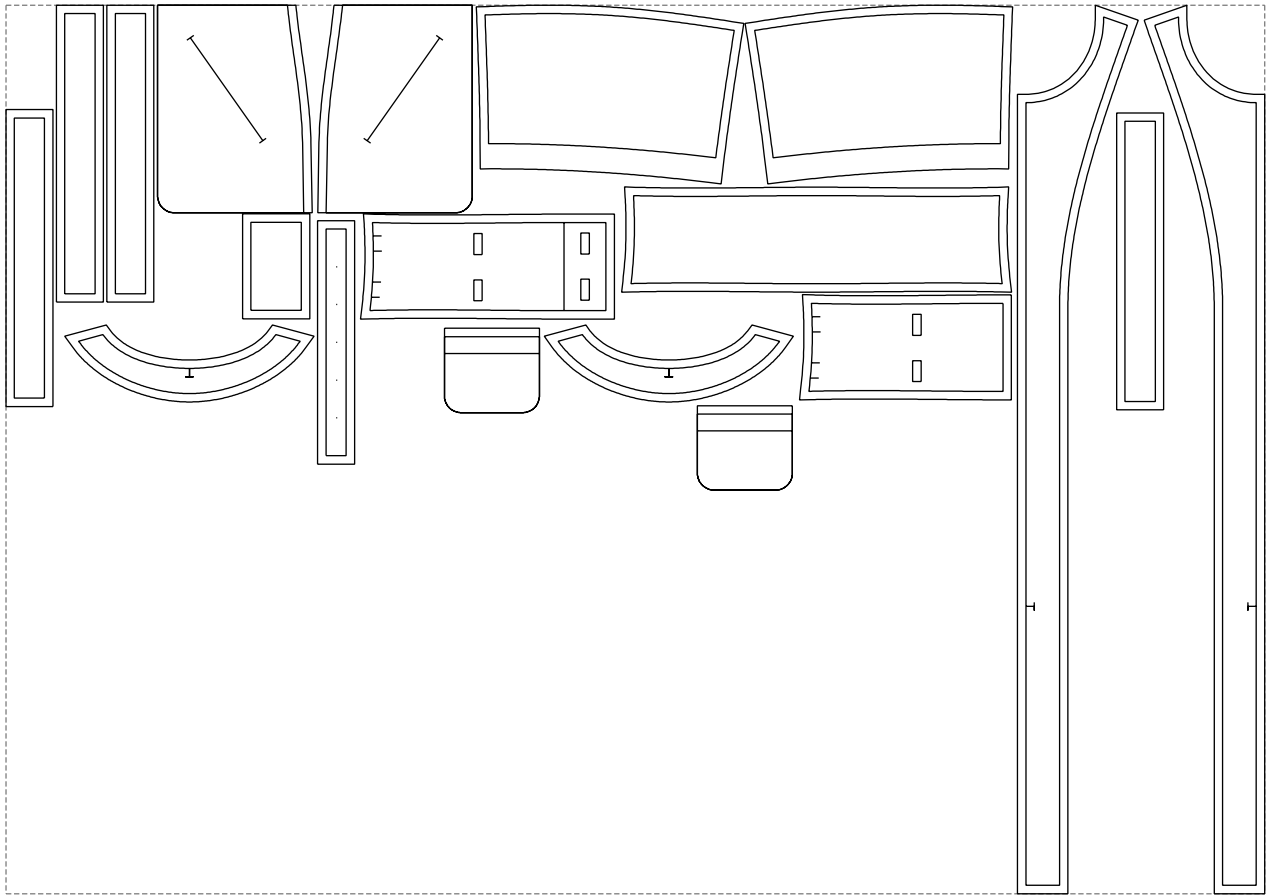

Not for print

Paper size: A4, size:1399.00 x1528.75 mm

# Example

size:1499.00 x1058.48 mm

Maneken =1 ver.0

rz\_1=170

rz\_16=92

rz\_17=78.8

rz\_18=71.8

rz\_19=100