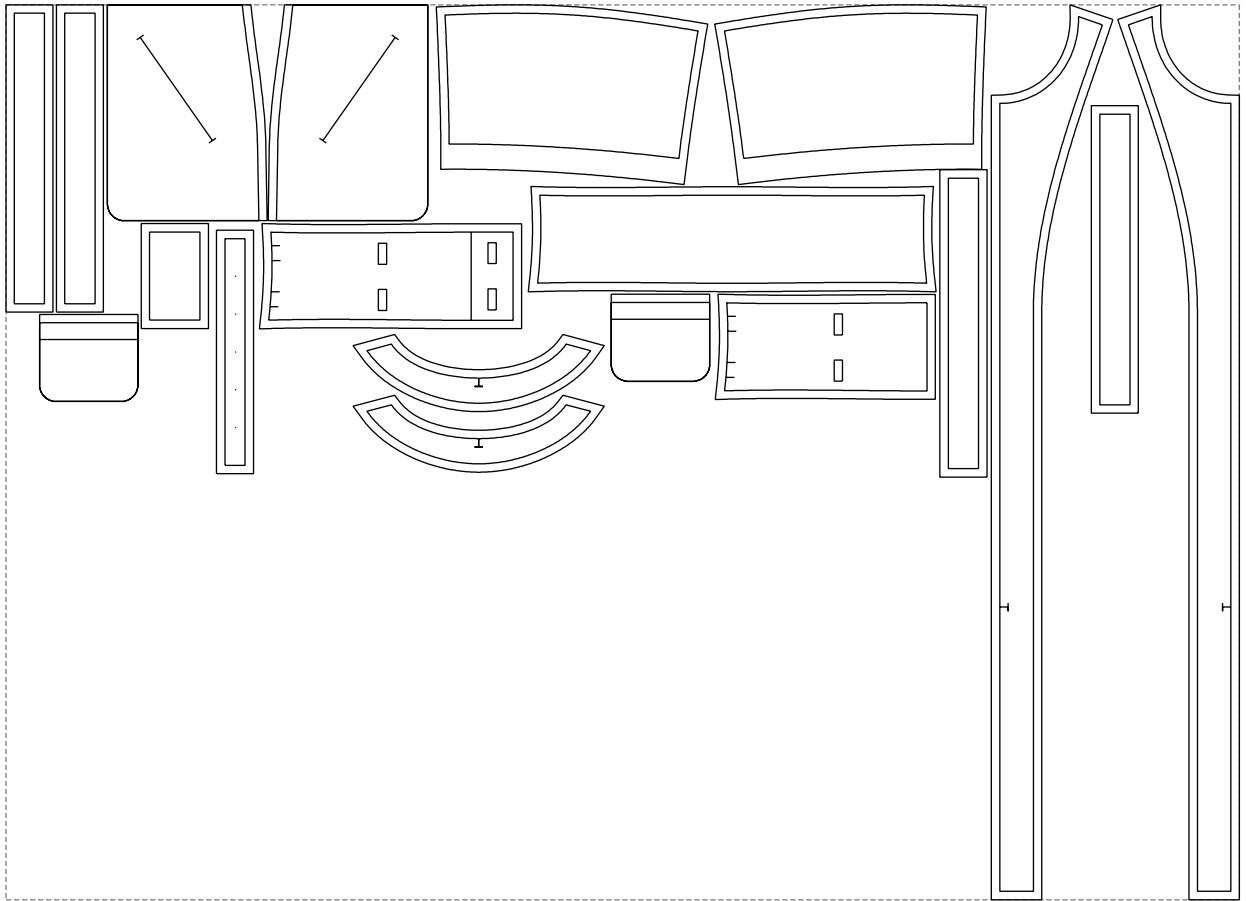

Not for print

Paper size: A4, size:1399.00 x1585.09 mm

# Example

size:1468.94 x1066.02 mm

Maneken =1 ver.0

rz\_1=170

rz\_16=96

rz\_17=82

rz\_18=76

rz\_19=104

rz\_20=101.8

---

. . . . .  
. . . . .  
. . . . .