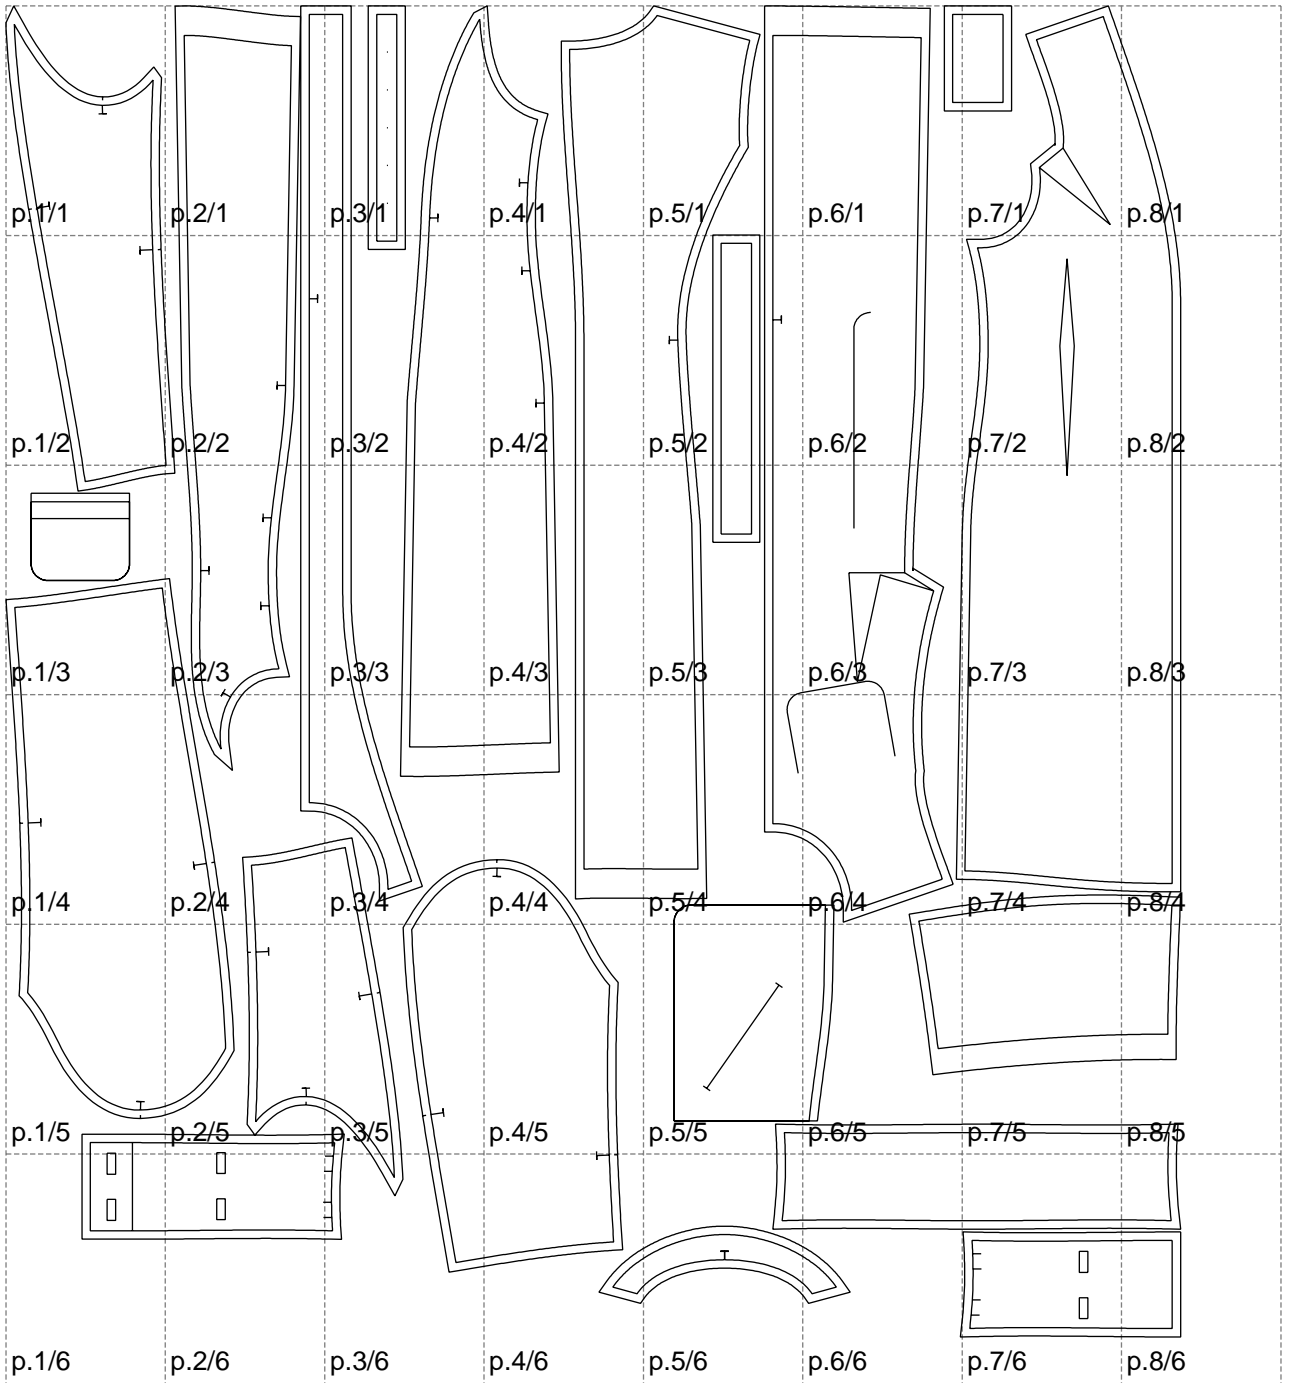

Not for print

Paper size: A4, size:1399.00 x1585.09 mm

# Example

size:1468.94 x1066.02 mm

Maneken =1 ver.0

rz\_1=170

rz\_16=96

rz\_17=82

rz\_18=76

rz\_19=104

rz\_20=101.8

---

. . . . .  
. . . . .  
. . . . .