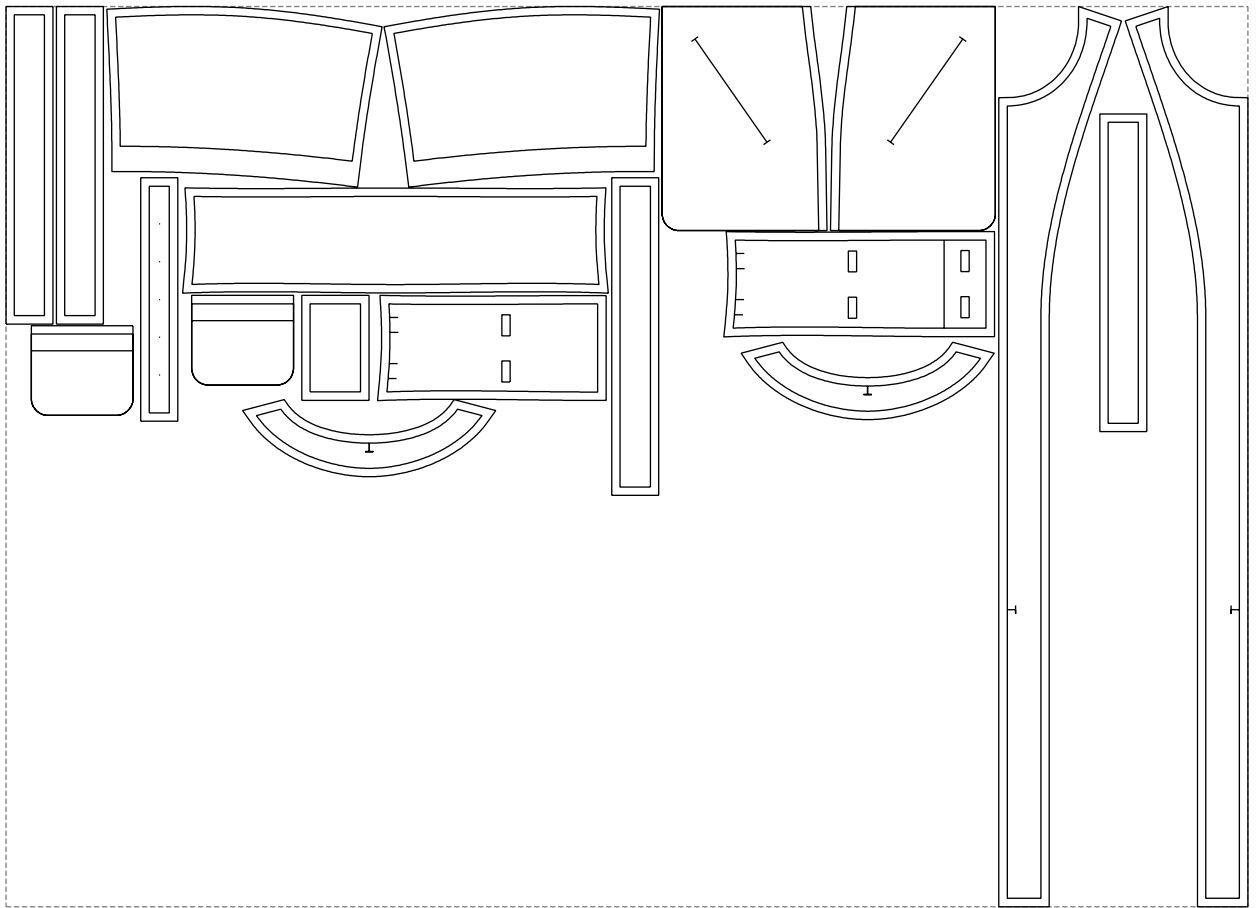

Example

size:1478.96 x1072.47 mm

Maneken =1 ver.0

rz_1=170

rz_16=100

rz_17=85.4

rz_18=80.2

rz_19=108

rz_20=105.4

.
.
.