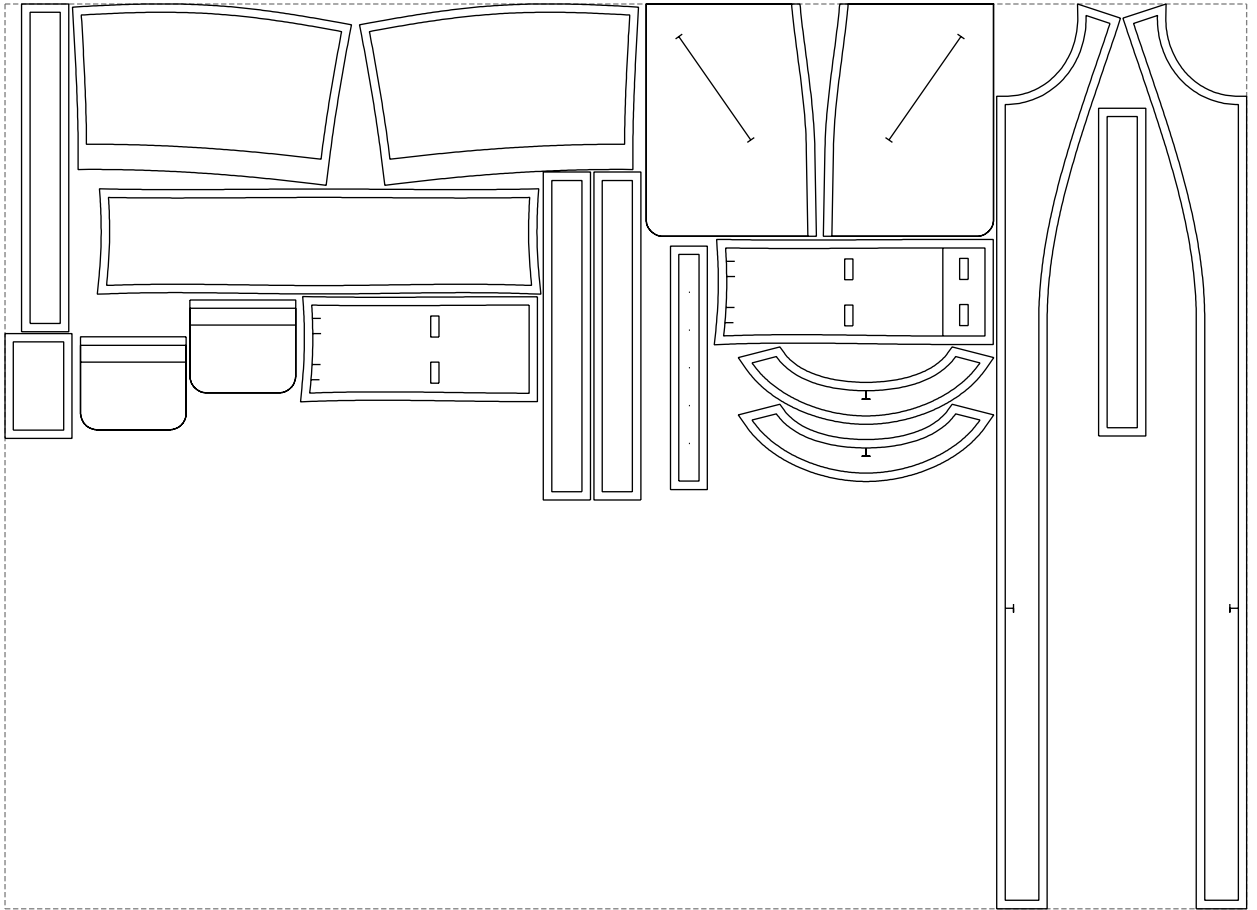

Not for print

Paper size: A4, size:1399.00 x1833.75 mm

# Example

size:1478.87 x1077.92 mm

Maneken =1 ver.0

rz\_1=170

rz\_16=104

rz\_17=88.9

rz\_18=84.4

rz\_19=112

rz\_20=109.3

---

. . . . .  
. . . . .  
. . . . .