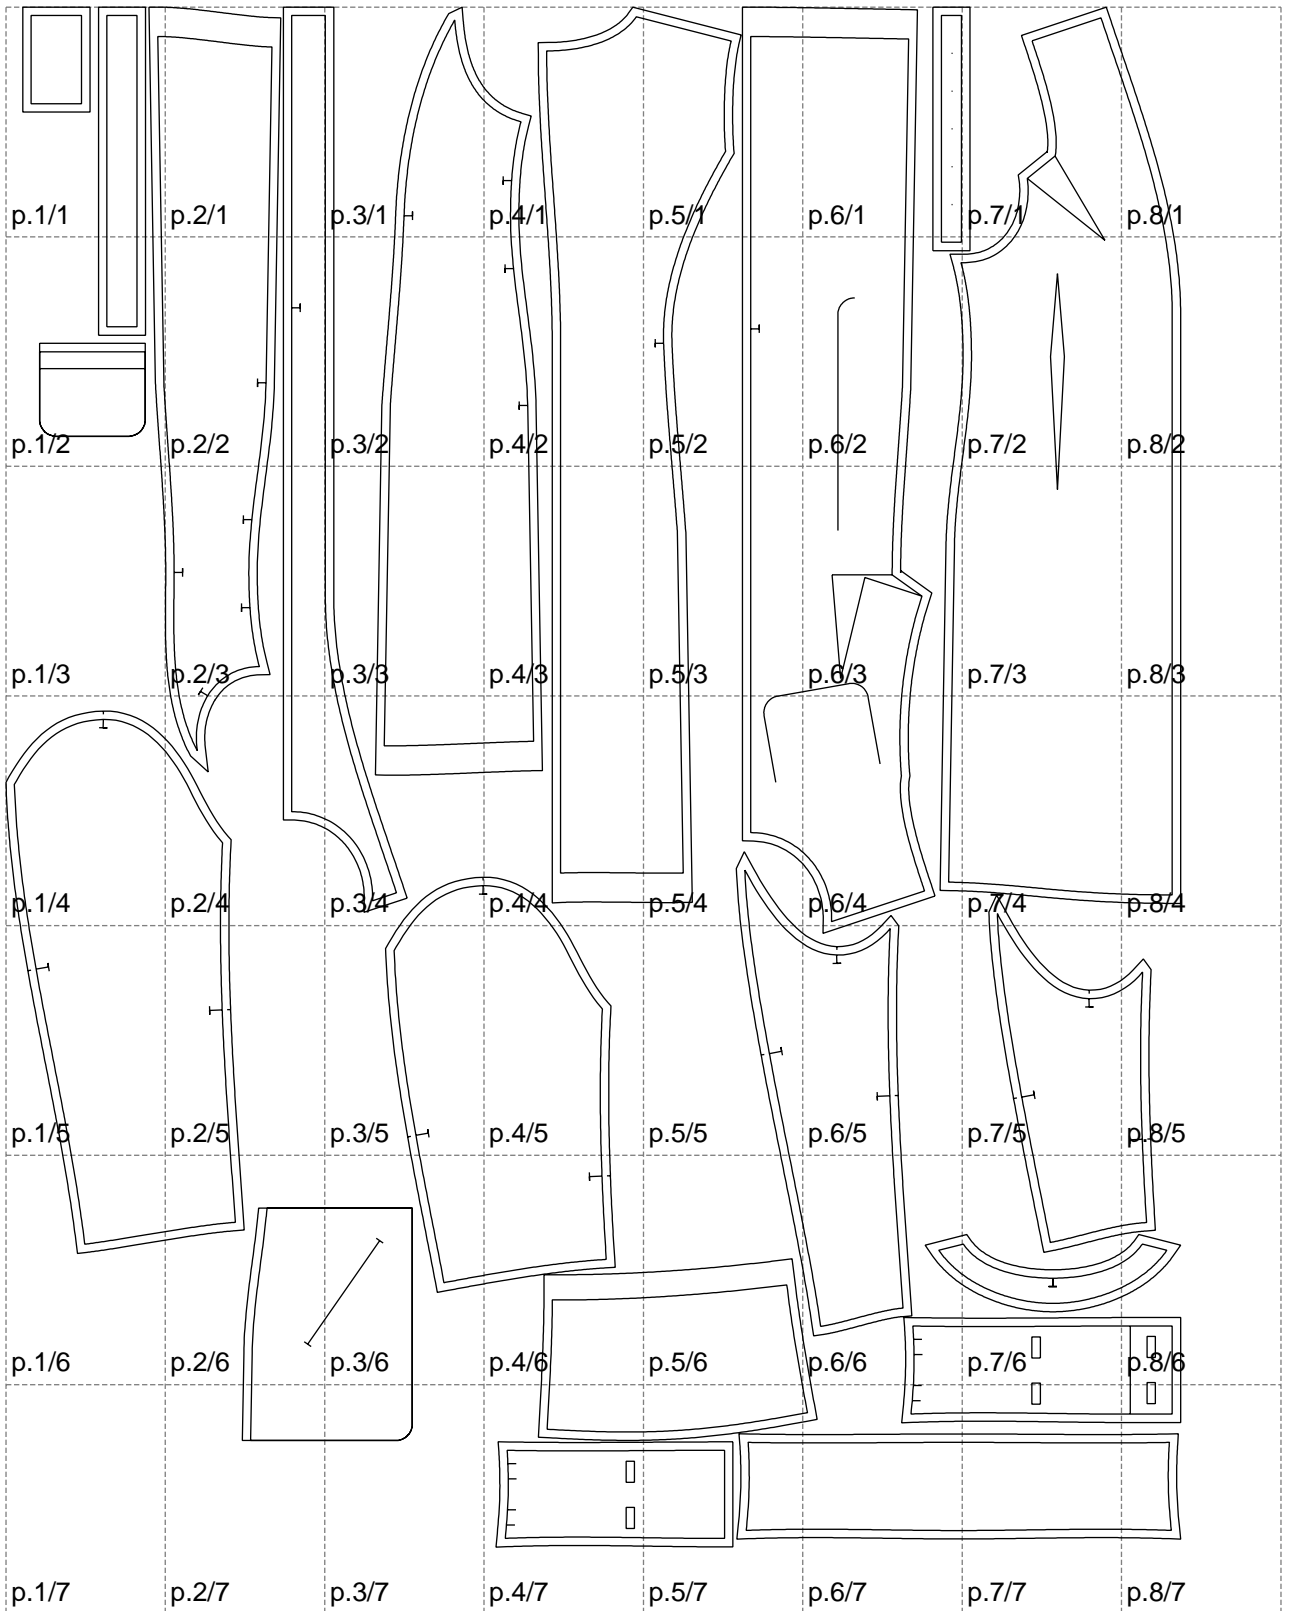

Not for print

Paper size: A4, size:1399.00 x1833.75 mm

# Example

size:1478.87 x1077.92 mm

Maneken =1 ver.0

rz\_1=170

rz\_16=104

rz\_17=88.9

rz\_18=84.4

rz\_19=112

rz\_20=109.3

---

. . . . .  
. . . . .  
. . . . .