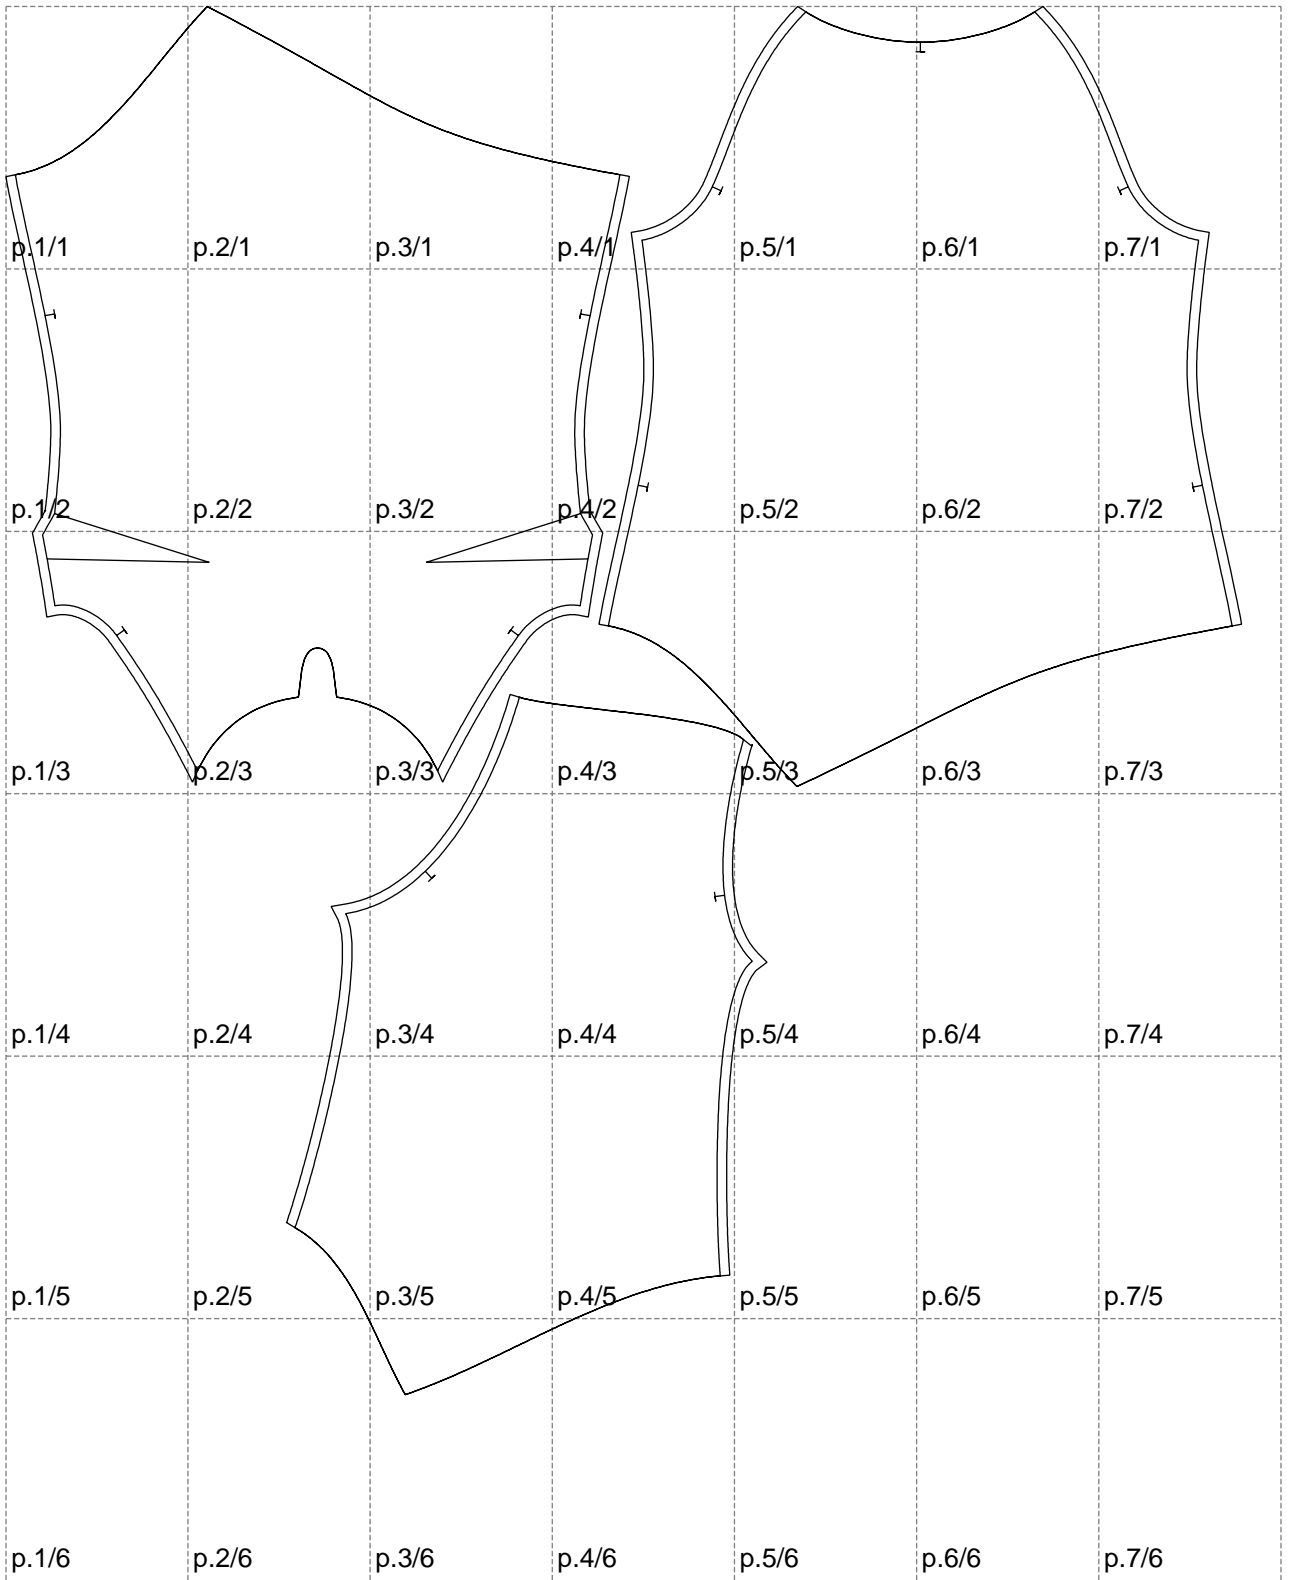

Not for print

Paper size: A4, size:1287.60 x1446.31 mm

# Example

size:1499.00 x1482.90 mm

Maneken =1 ver.0

rz\_1=170

rz\_16=108

rz\_17=92.5

rz\_18=89.2

rz\_19=116

rz\_20=113

---

. . . . .  
. . . . .  
. . . . .