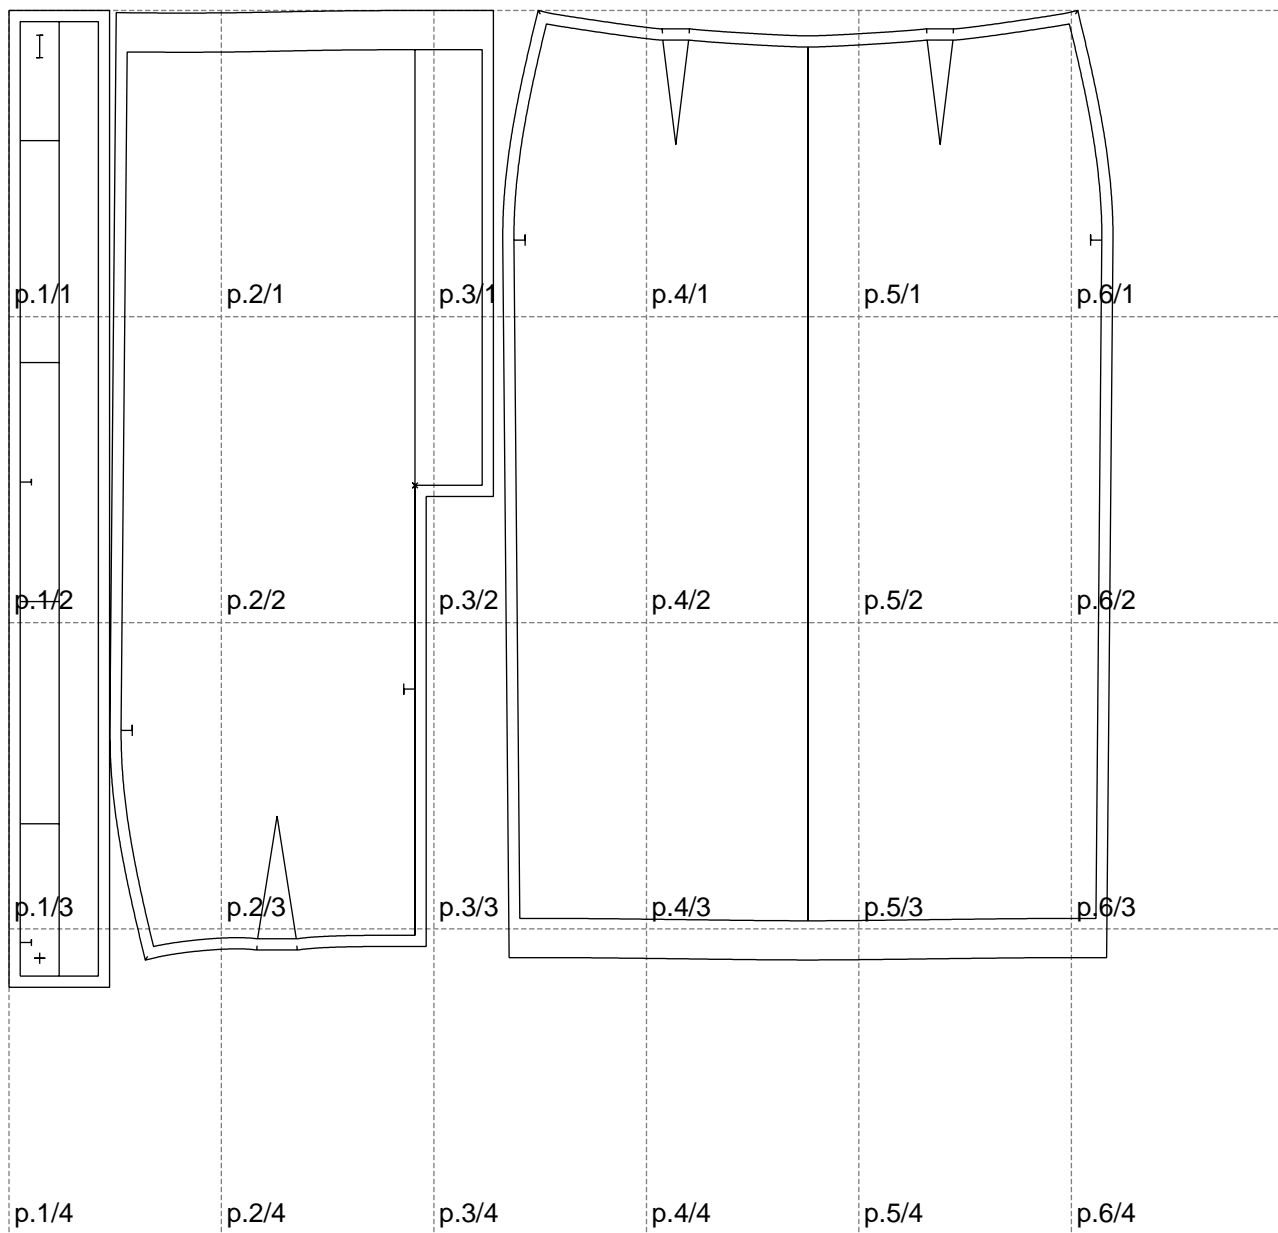

Not for print

Paper size: A4, size:986.16 x872.45 mm

Example

size:1337.97 x872.45 mm

Maneken =1 ver.0

rz_1=170

rz_16=92

rz_17=78.8

rz_18=71.8

rz_19=100

rz_20=98.1

.
.
.