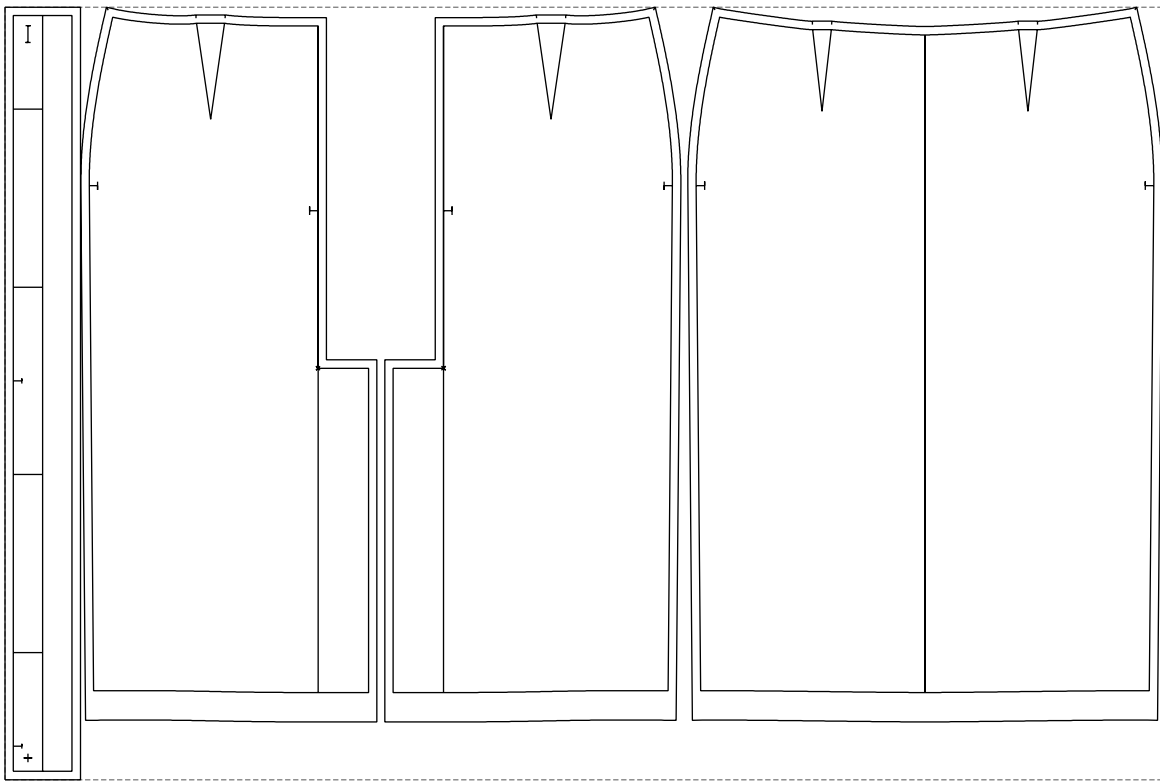

Not for print

Paper size: A4, size:1016.37 x920.26 mm

# Example

size:1378.23 x920.26 mm

Maneken =1 ver.0

rz\_1=170

rz\_16=96

rz\_17=82

rz\_18=76

rz\_19=104

rz\_20=101.8

---

. . . . .  
. . . . .  
. . . . .