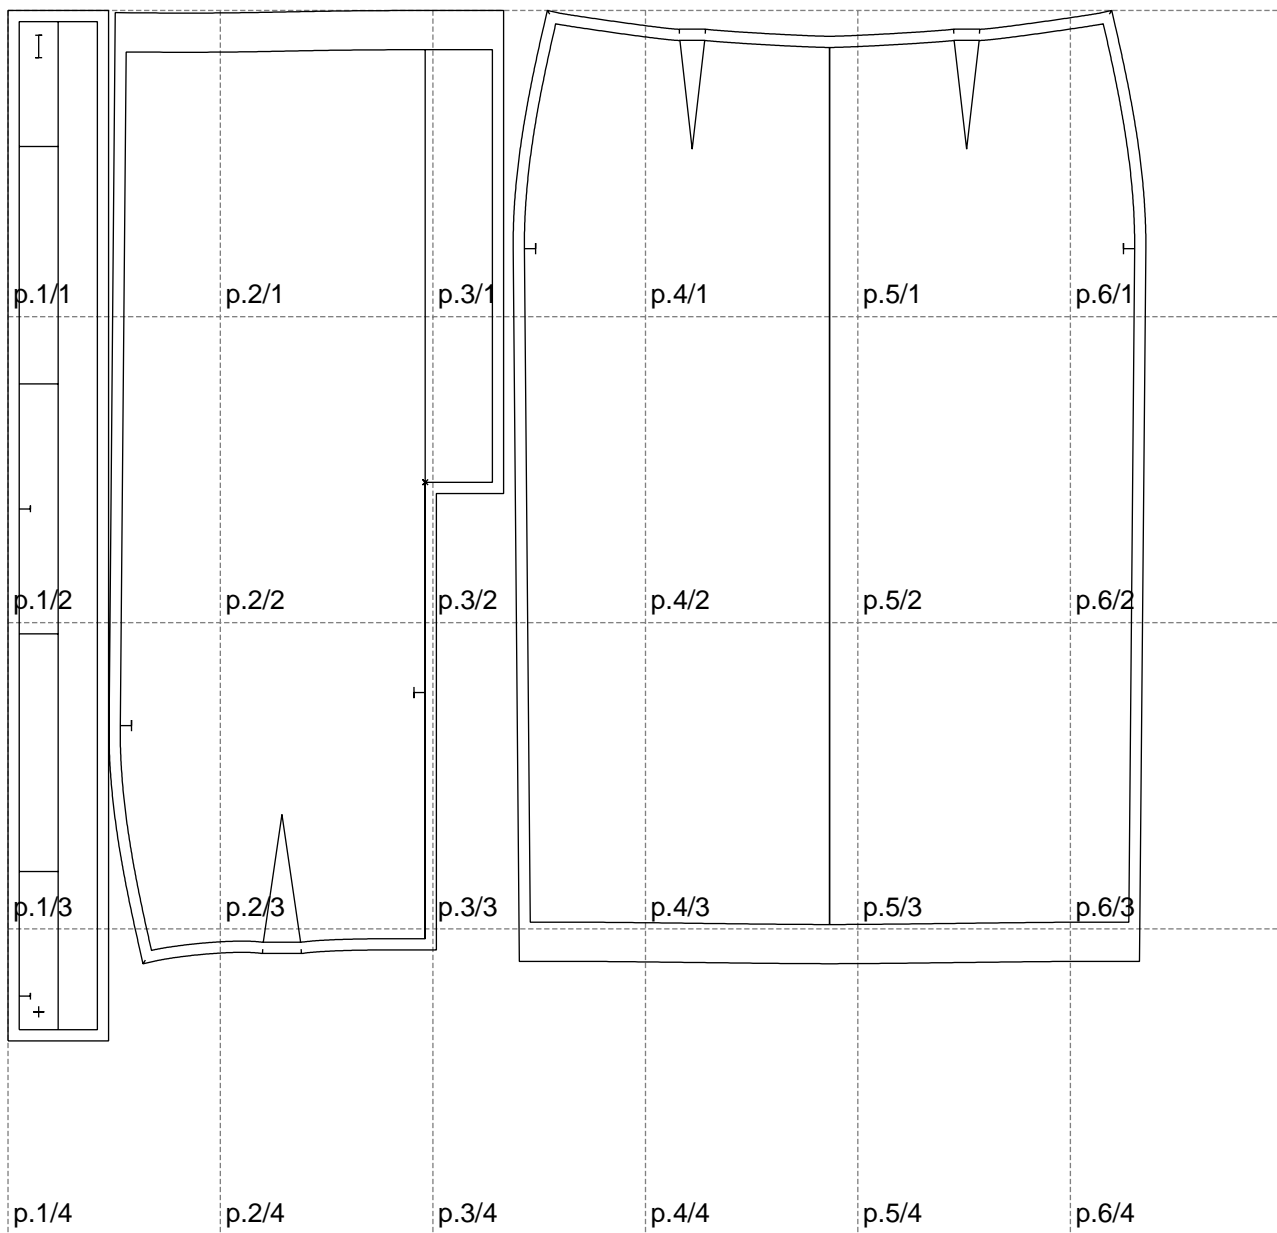

Not for print

Paper size: A4, size:1016.37 x920.26 mm

# Example

size:1378.23 x920.26 mm

Maneken =1 ver.0

rz\_1=170

rz\_16=96

rz\_17=82

rz\_18=76

rz\_19=104

rz\_20=101.8

---

. . . . .  
. . . . .  
. . . . .