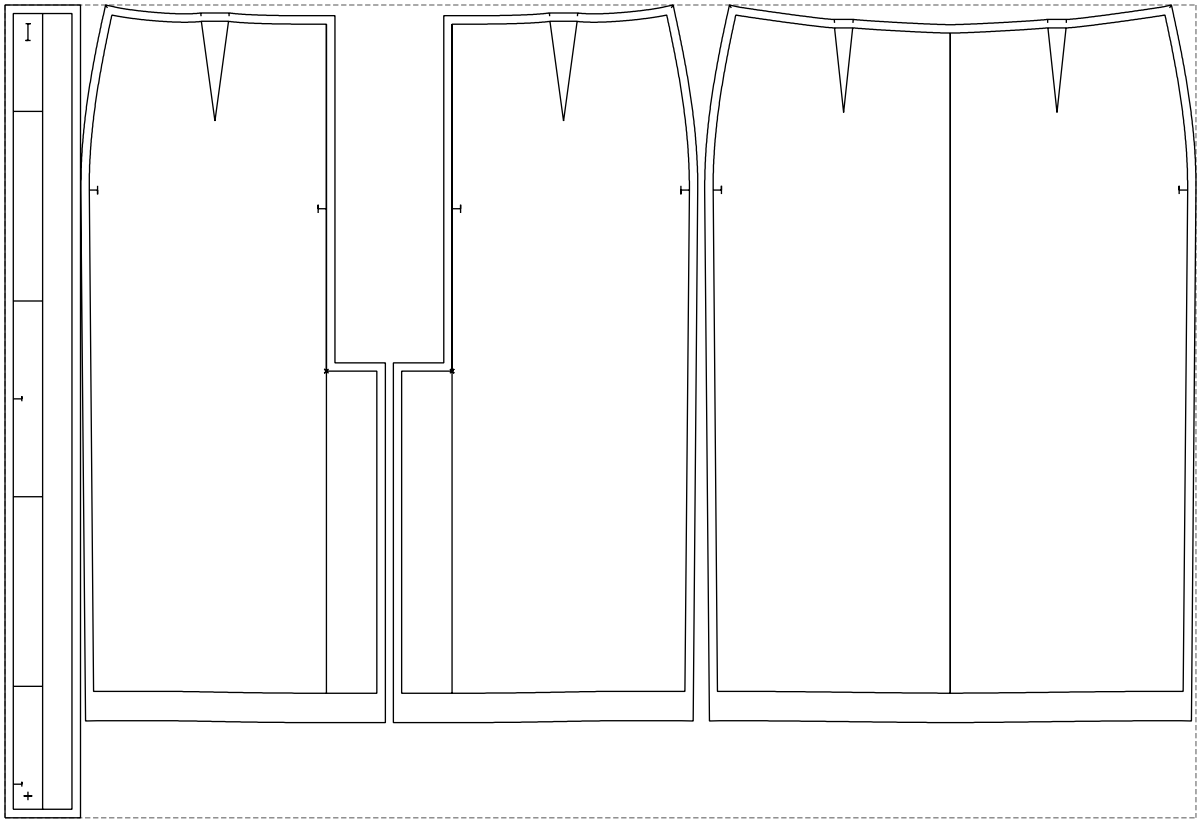

Not for print

Paper size: A4, size:1046.58 x968.08 mm

# Example

size:1418.49 x968.08 mm

Maneken =1 ver.0

rz\_1=170

rz\_16=100

rz\_17=85.4

rz\_18=80.2

rz\_19=108

rz\_20=105.4

---

. . . . .  
. . . . .  
. . . . .