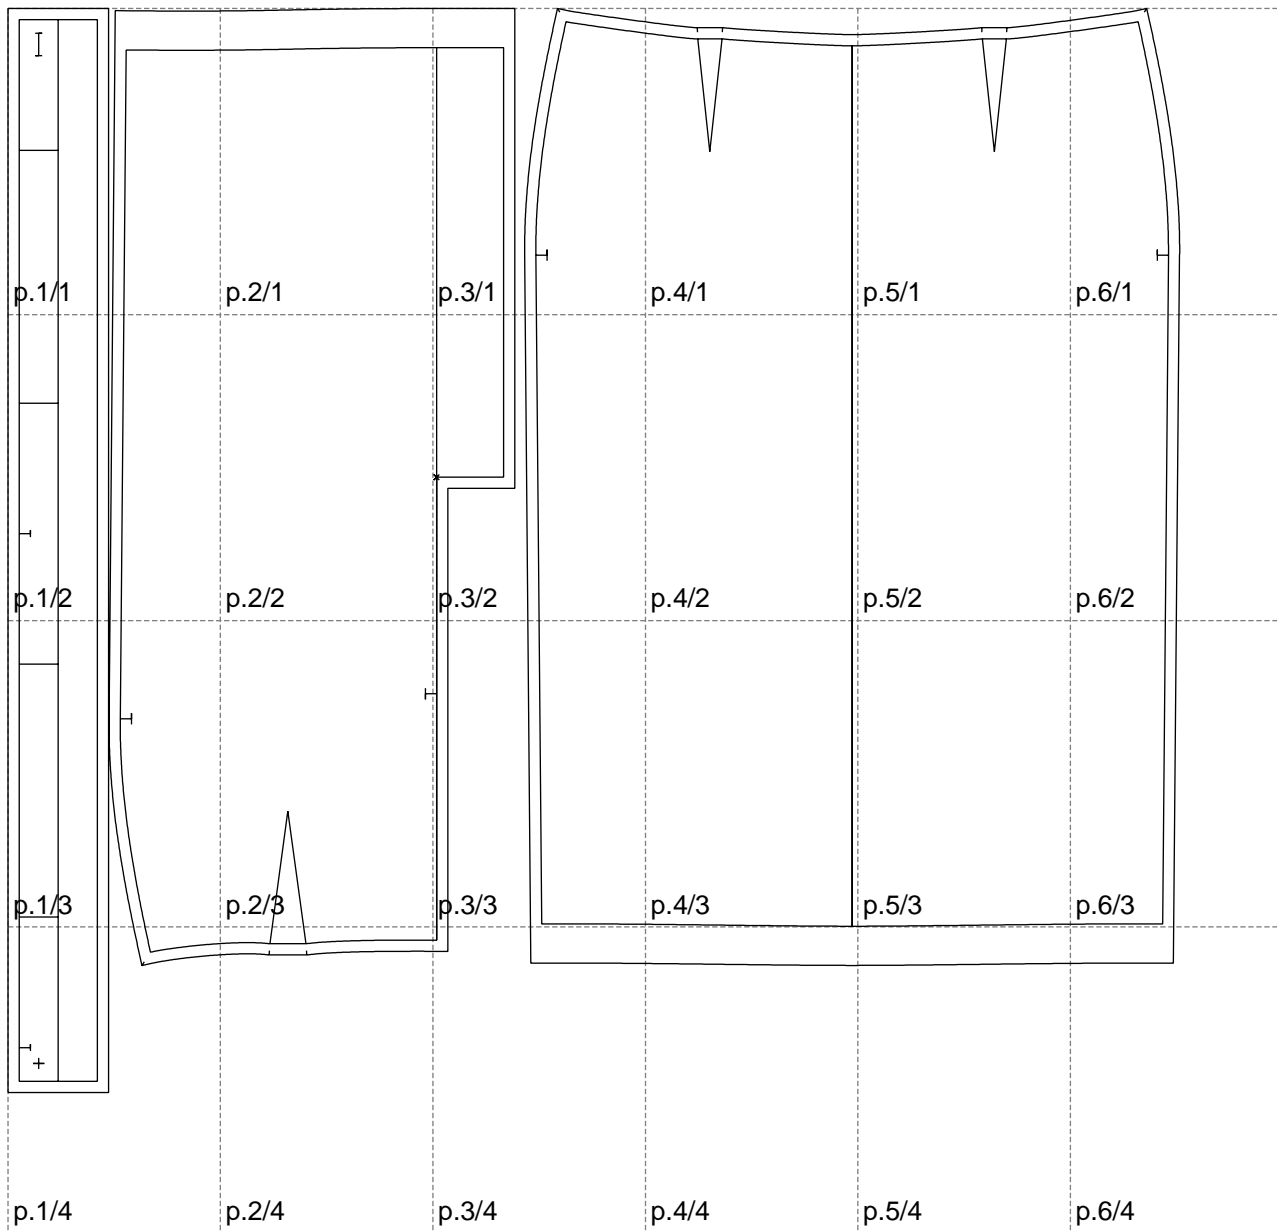

Not for print

Paper size: A4, size:1046.58 x968.08 mm

# Example

size:1418.49 x968.08 mm

Maneken =1 ver.0

rz\_1=170

rz\_16=100

rz\_17=85.4

rz\_18=80.2

rz\_19=108

rz\_20=105.4

---

. . . . .  
. . . . .  
. . . . .