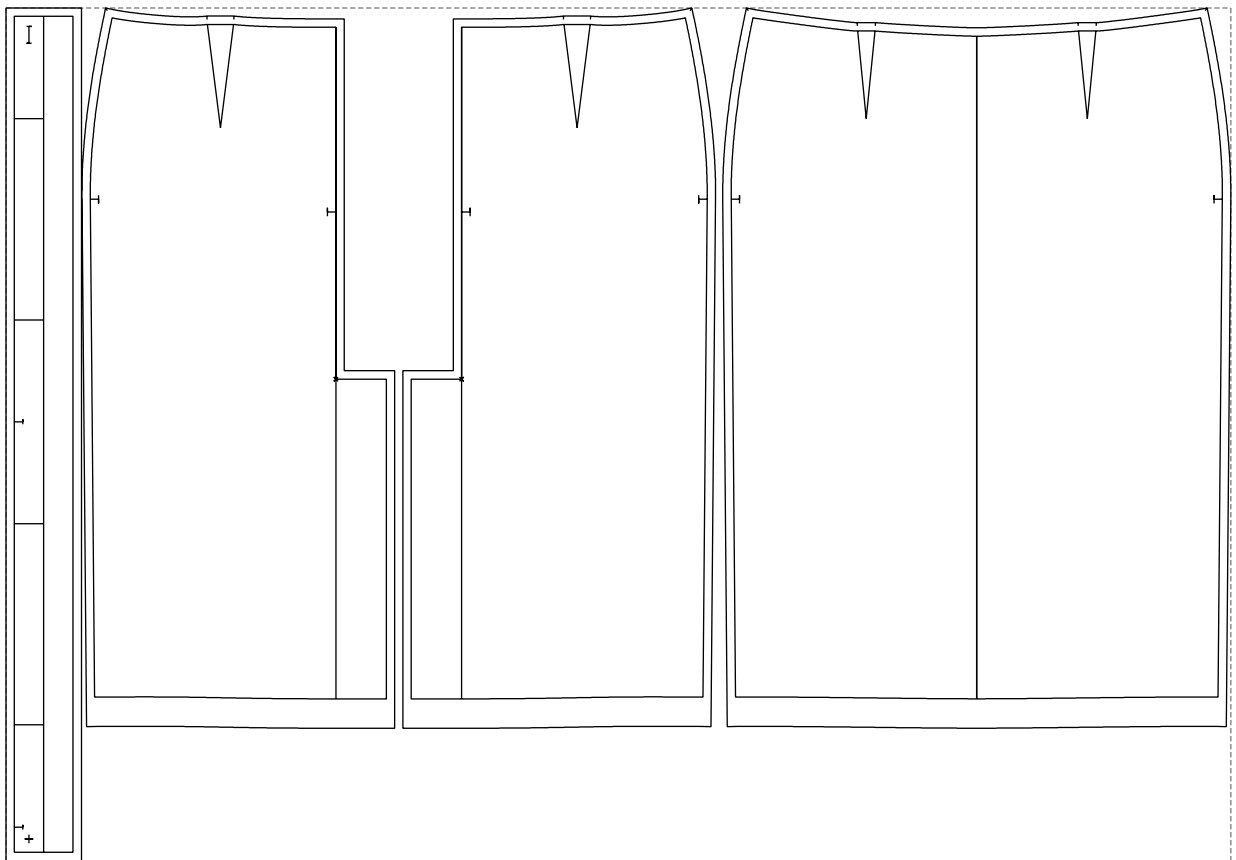

Not for print

Paper size: A4, size:1076.78 x1015.91 mm

# Example

size:1458.74 x1015.91 mm

Maneken =1 ver.0

rz\_1=170

rz\_16=104

rz\_17=88.9

rz\_18=84.4

rz\_19=112