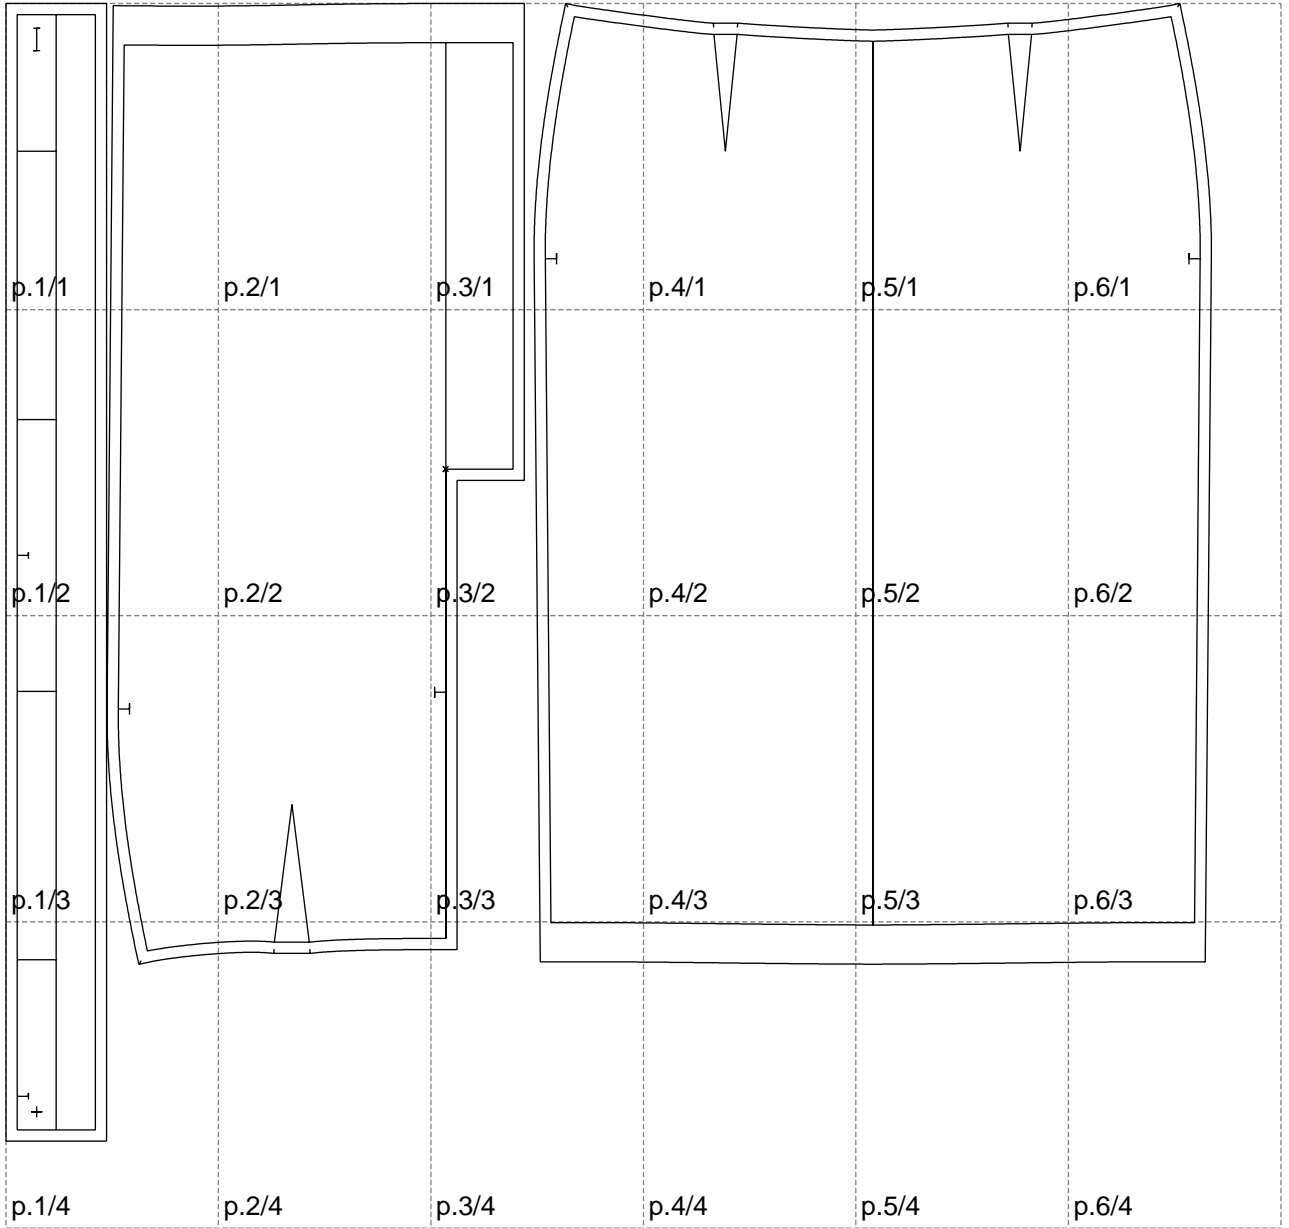

Not for print

Paper size: A4, size:1076.78 x1015.91 mm

# Example

size:1458.74 x1015.91 mm

Maneken =1 ver.0

rz\_1=170

rz\_16=104

rz\_17=88.9

rz\_18=84.4

rz\_19=112

rz\_20=109.3

---

. . . . .  
. . . . .  
. . . . .