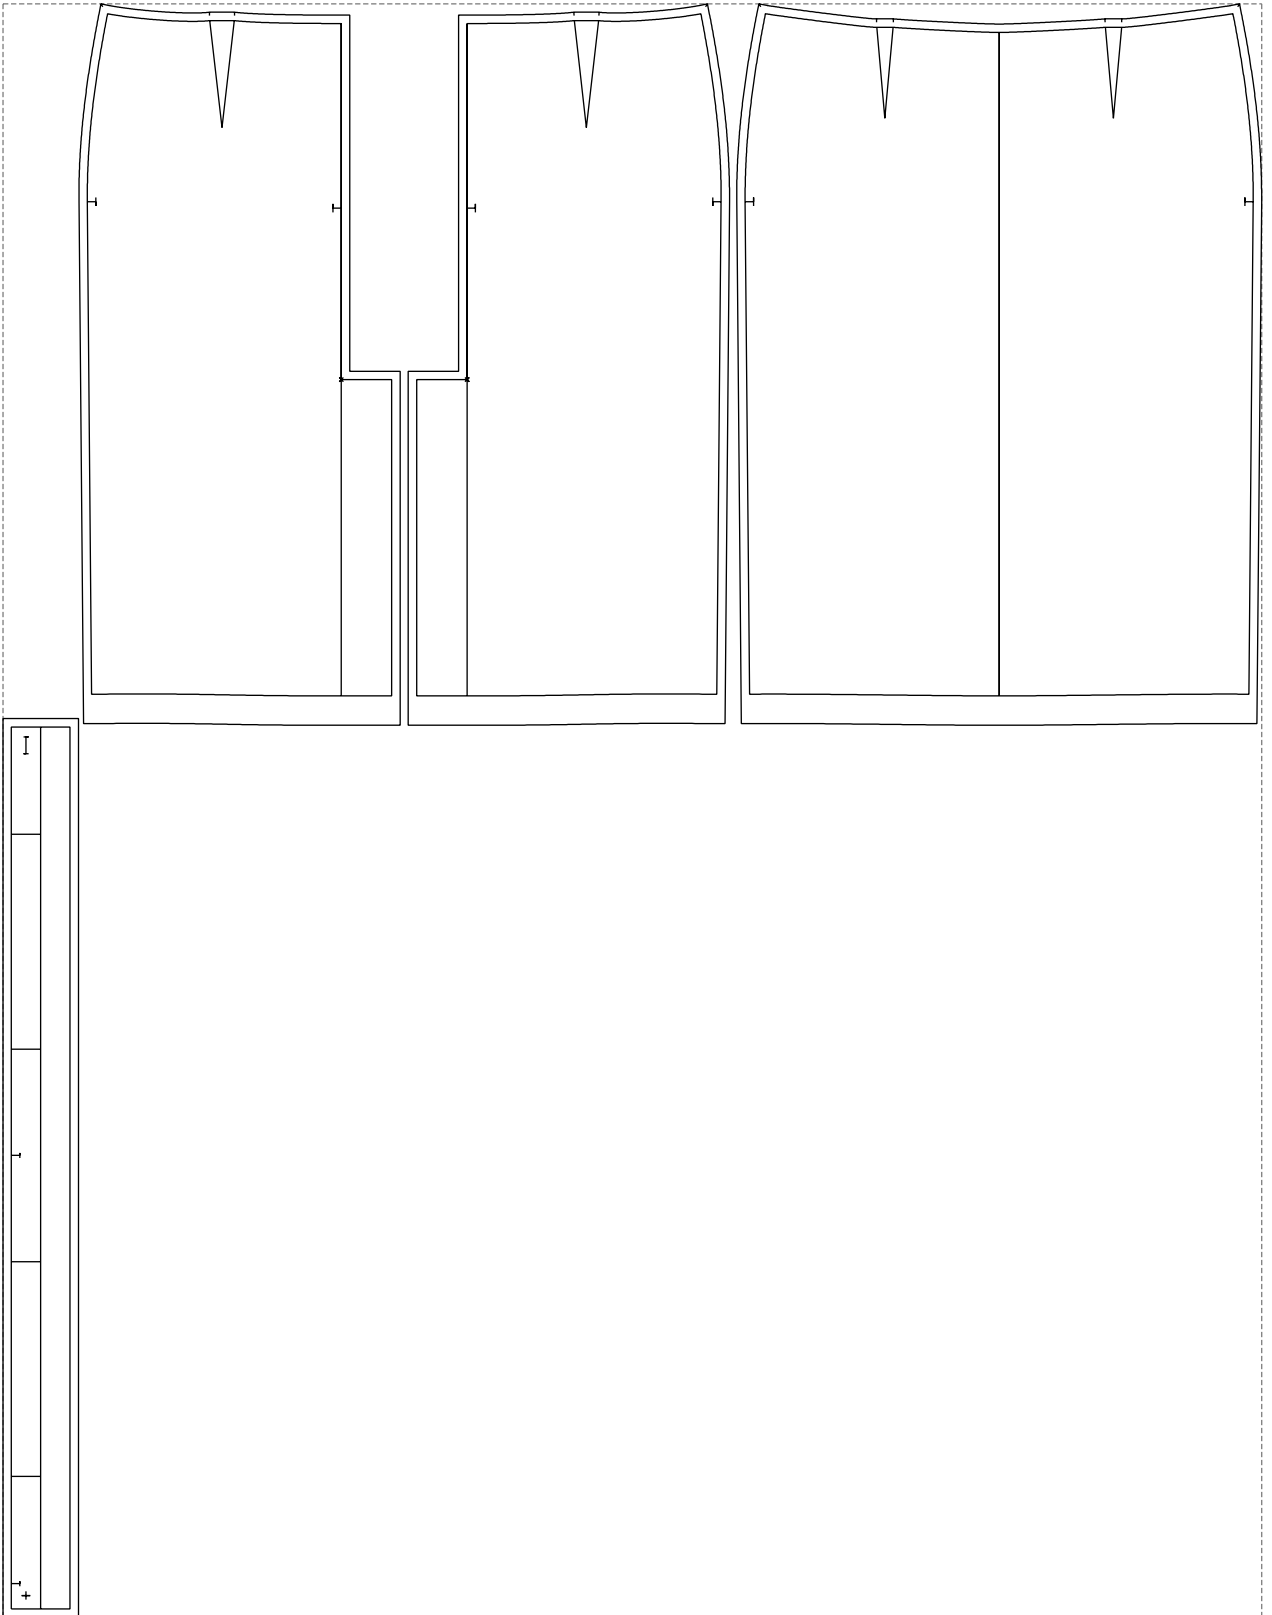

Not for print

Paper size: A4, size:1106.99 x1070.53 mm

# Example

size:1499.00 x1921.82 mm

Maneken =1 ver.0

rz\_1=170

rz\_16=108

rz\_17=92.5

rz\_18=89.2

rz\_19=116

rz\_20=113

---

. . . . .  
. . . . .  
. . . . .