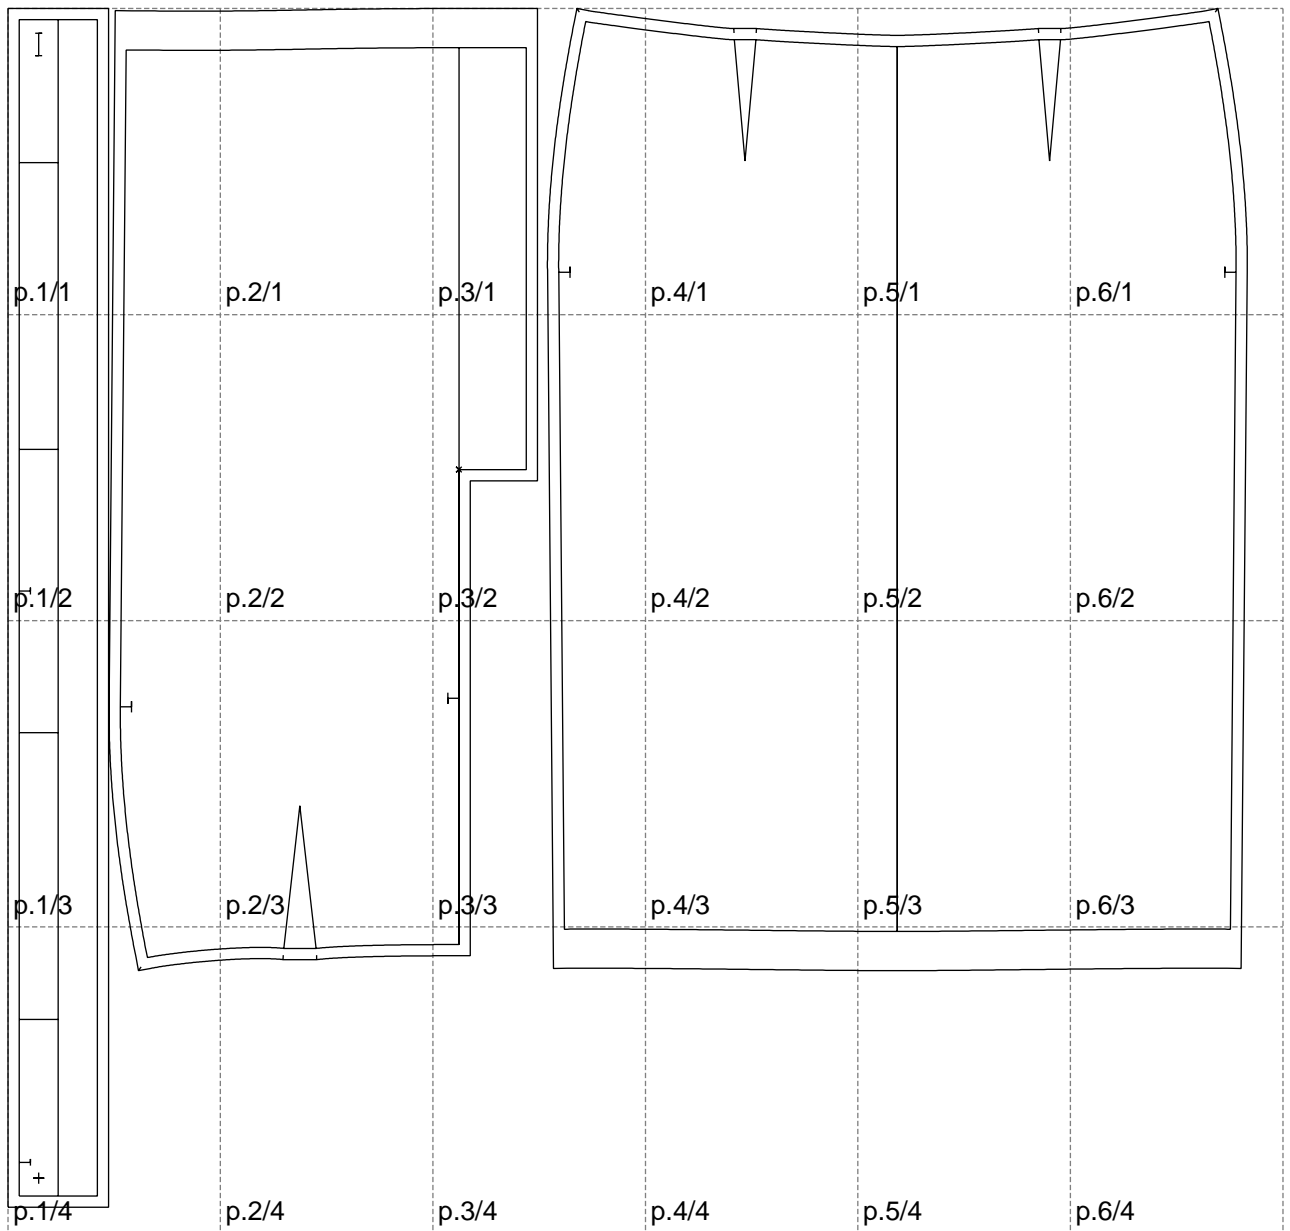

Not for print

Paper size: A4, size:1106.99 x1070.53 mm

# Example

size:1499.00 x1921.82 mm

Maneken =1 ver.0

rz\_1=170

rz\_16=108

rz\_17=92.5

rz\_18=89.2

rz\_19=116

rz\_20=113

---

. . . . .  
. . . . .  
. . . . .