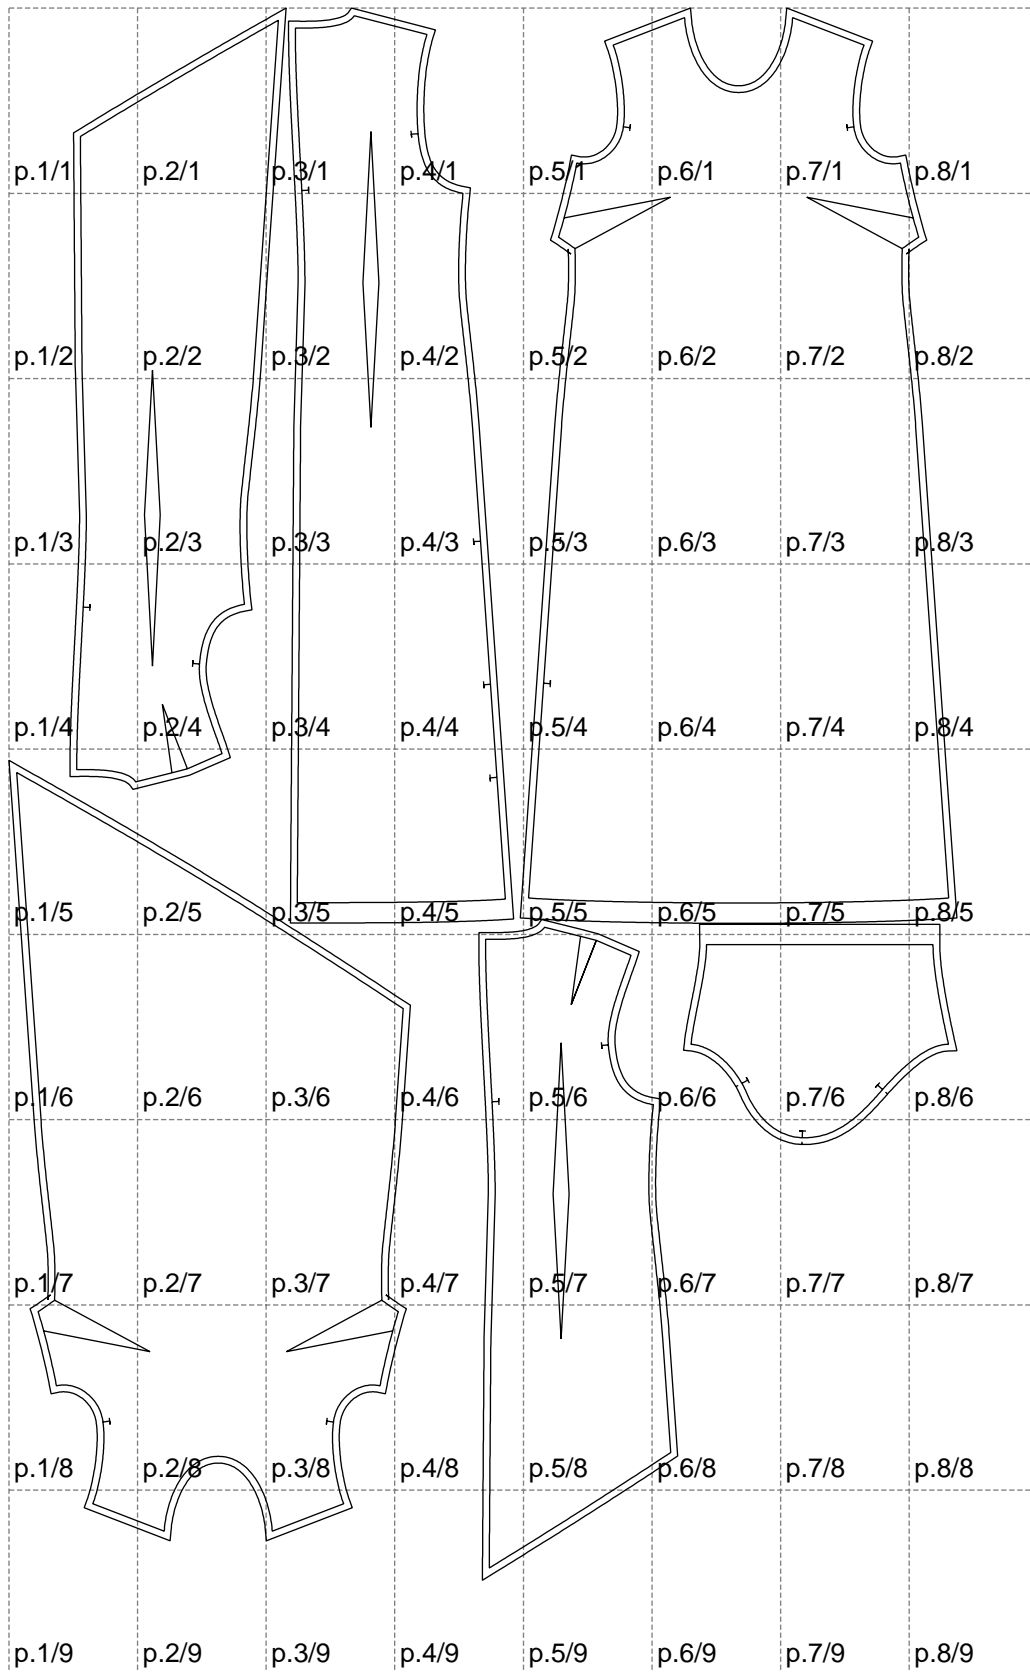

Not for print

Paper size: A4, size:1399.00 x2320.11 mm

# Example

size:1499.00 x2579.19 mm

Maneken =1 ver.0

rz\_1=170

rz\_16=88

rz\_17=75.6

rz\_18=67.6

rz\_19=96

rz\_20=94.6

---

. . . . .  
. . . . .  
. . . . .