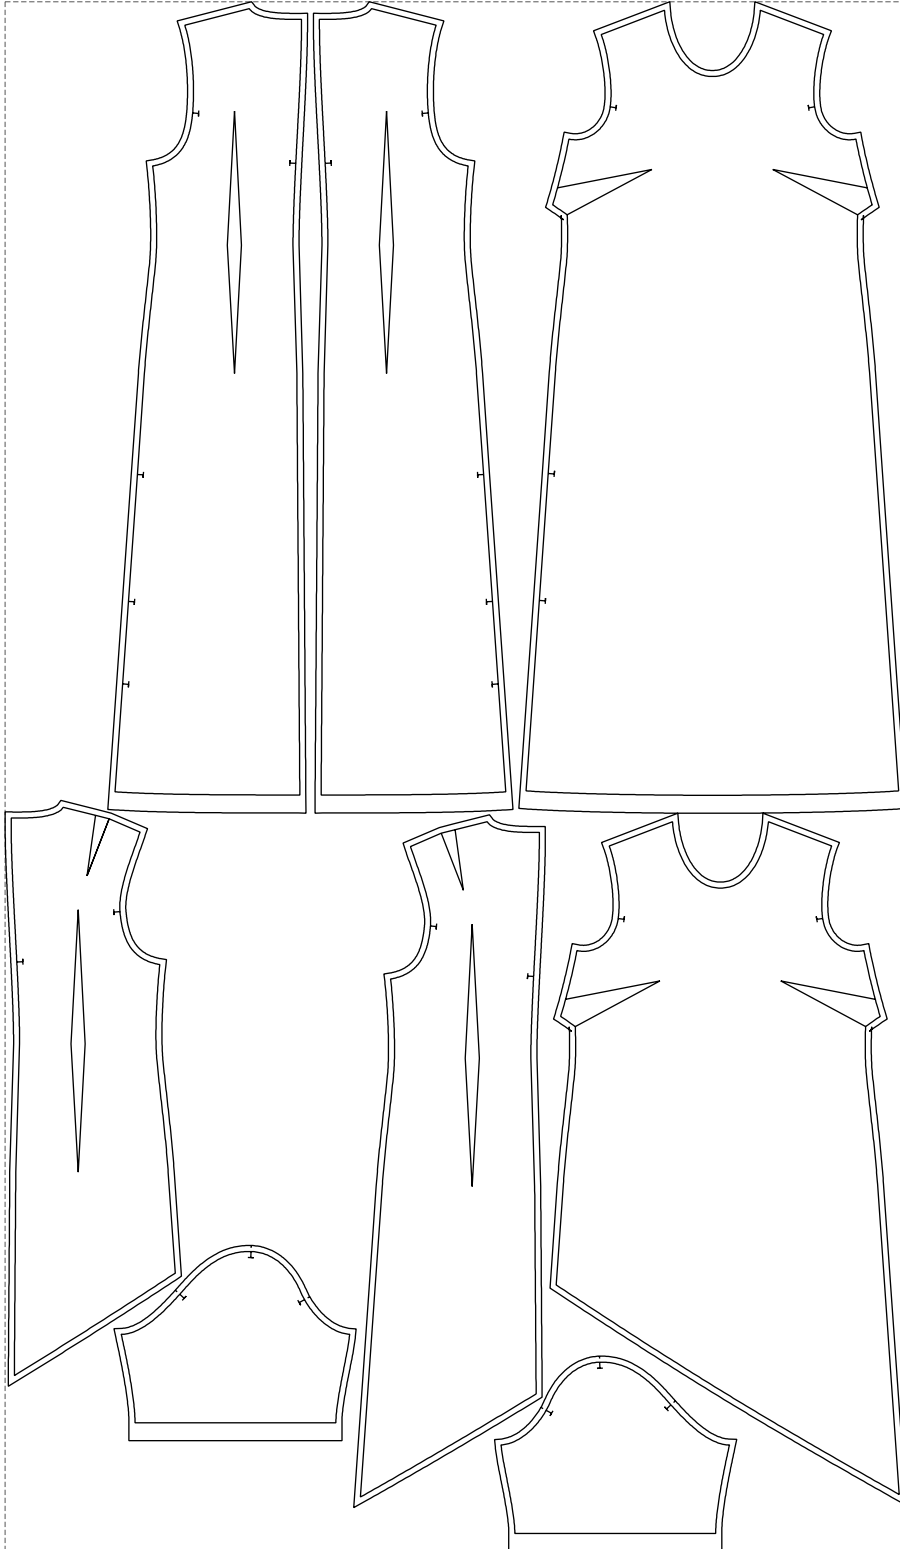

Not for print

Paper size: A4, size:1399.00 x2320.11 mm

# Example

size:1499.00 x2579.19 mm

Maneken =1 ver.0

rz\_1=170

rz\_16=88

rz\_17=75.6

rz\_18=67.6

rz\_19=96

rz\_20=94.6

---

. . . . .  
. . . . .  
. . . . .