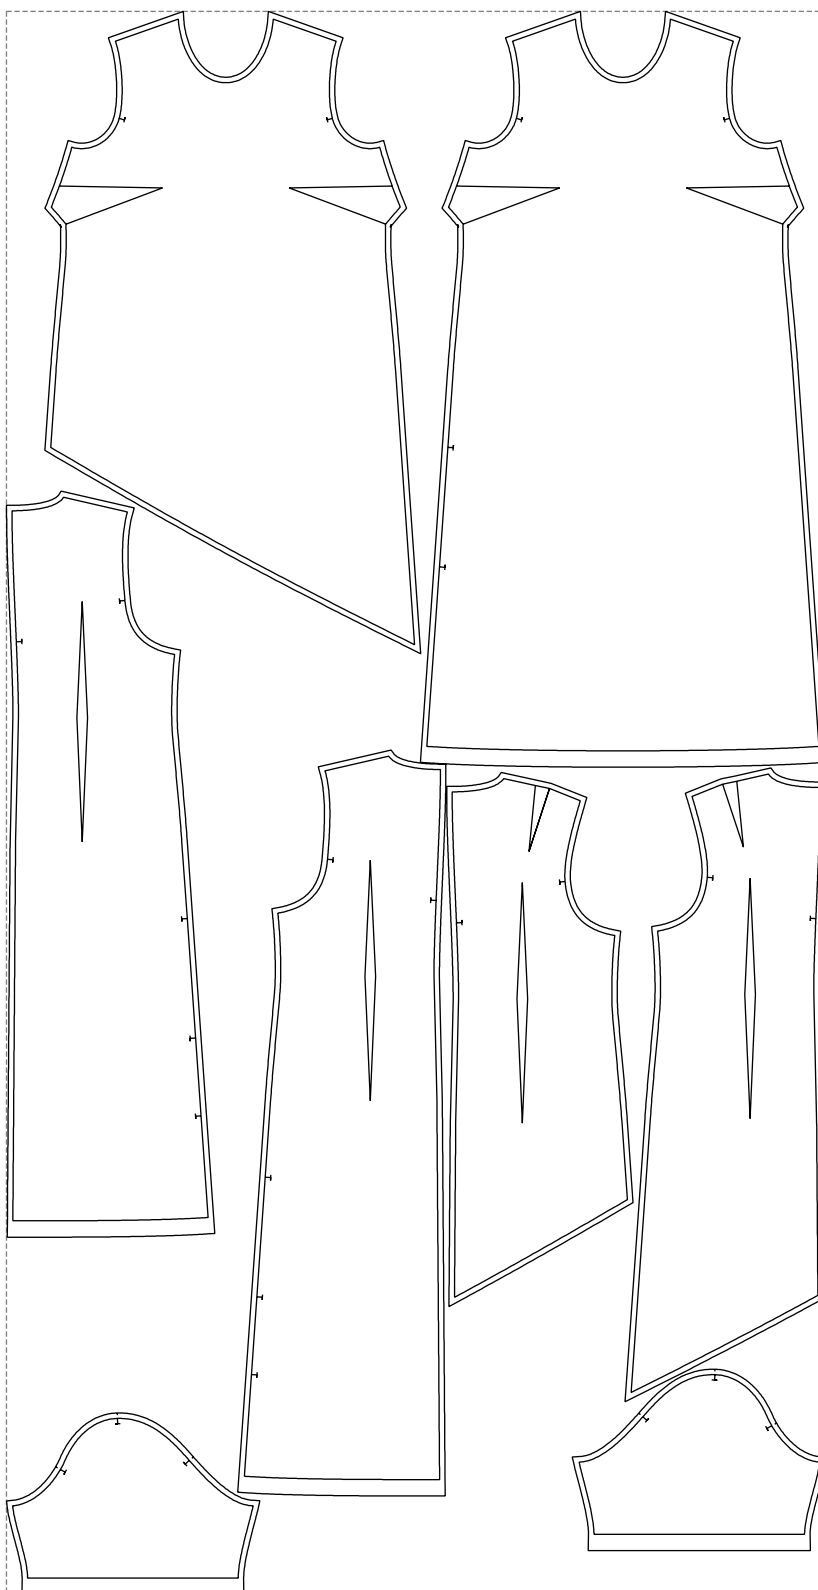

Not for print

Paper size: A4, size:1399.00 x2826.06 mm

# Example

size:1499.00 x2897.97 mm

Maneken =1 ver.0

rz\_1=170

rz\_16=108

rz\_17=92.5

rz\_18=89.2

rz\_19=116