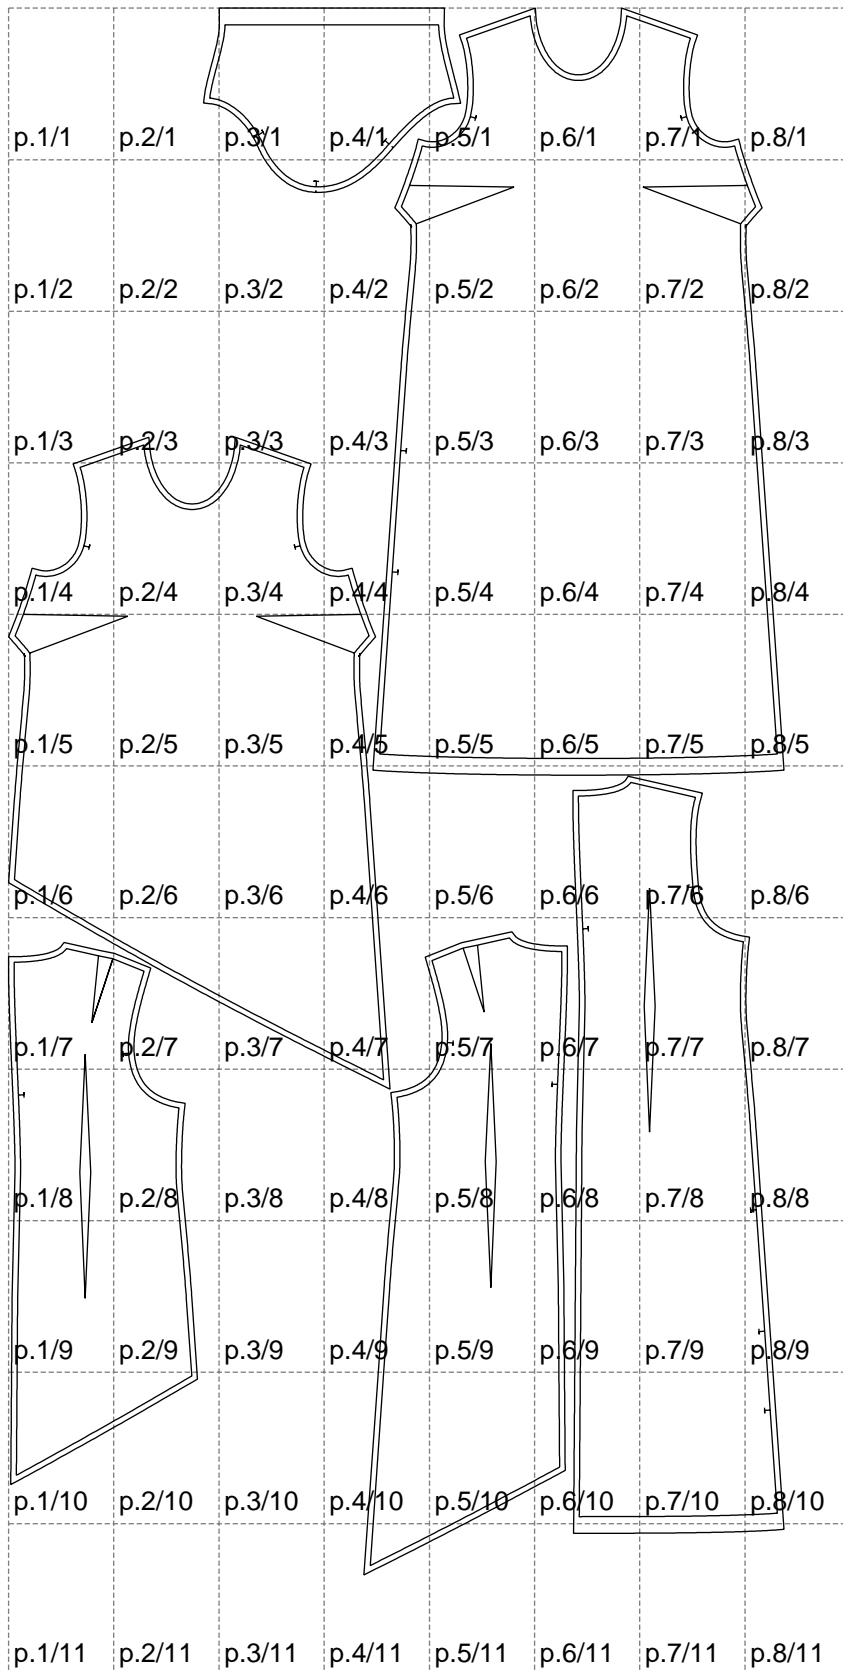

Not for print

Paper size: A4, size:1399.00 x2826.06 mm

# Example

size:1499.00 x2897.97 mm

Maneken =1 ver.0

rz\_1=170

rz\_16=108

rz\_17=92.5

rz\_18=89.2

rz\_19=116

rz\_20=113

---

. . . . .  
. . . . .  
. . . . .