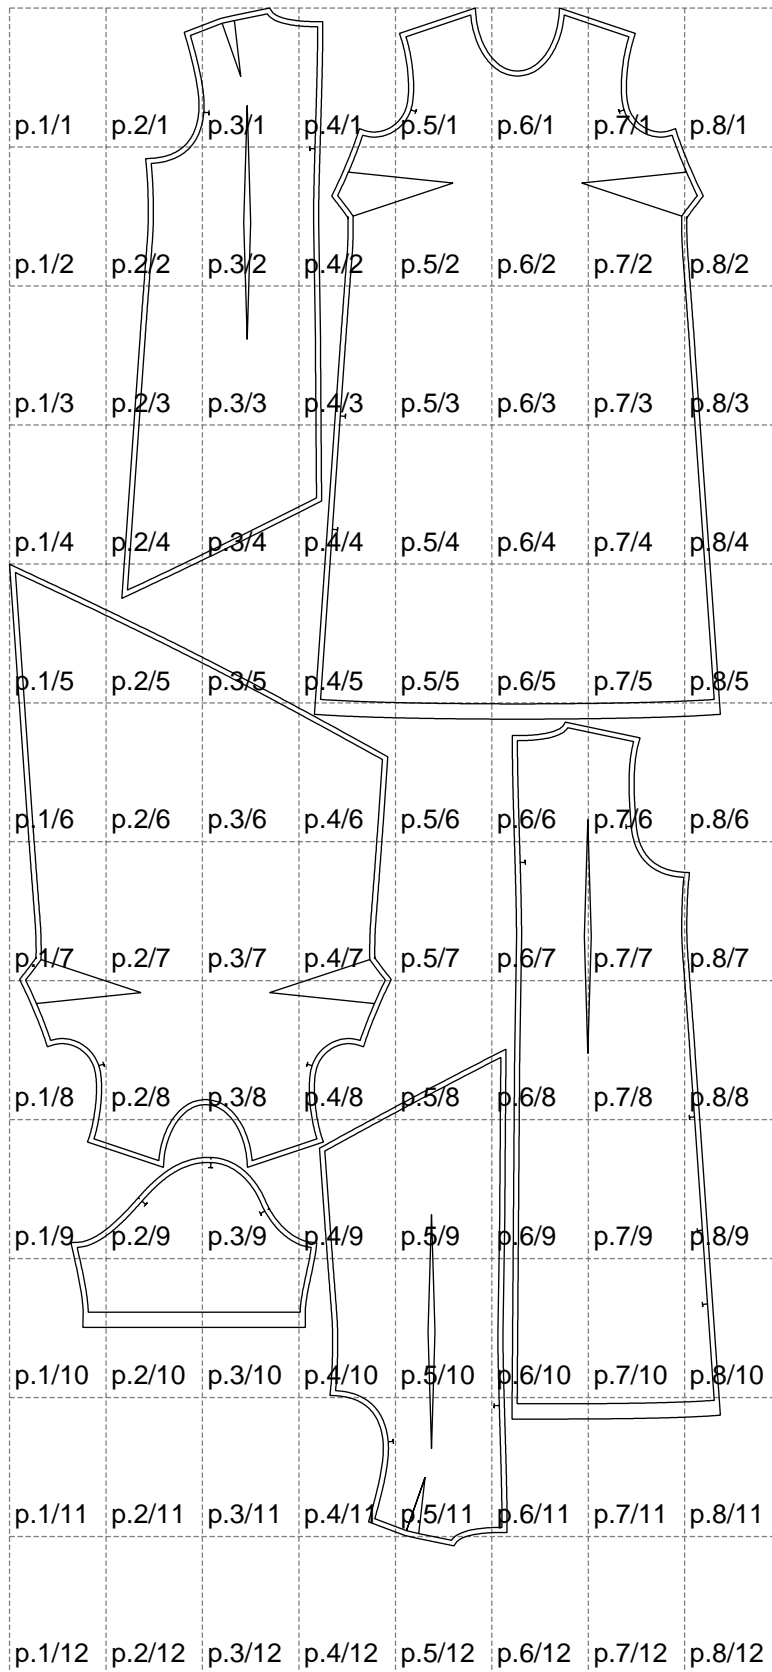

Not for print

Paper size: A4, size:1399.00 x3026.11 mm

# Example

size:1499.00 x3483.99 mm

Maneken =1 ver.0

rz\_1=170

rz\_16=120

rz\_17=104

rz\_18=103.6

rz\_19=128

rz\_20=125.1

---

. . . . .  
. . . . .  
. . . . .