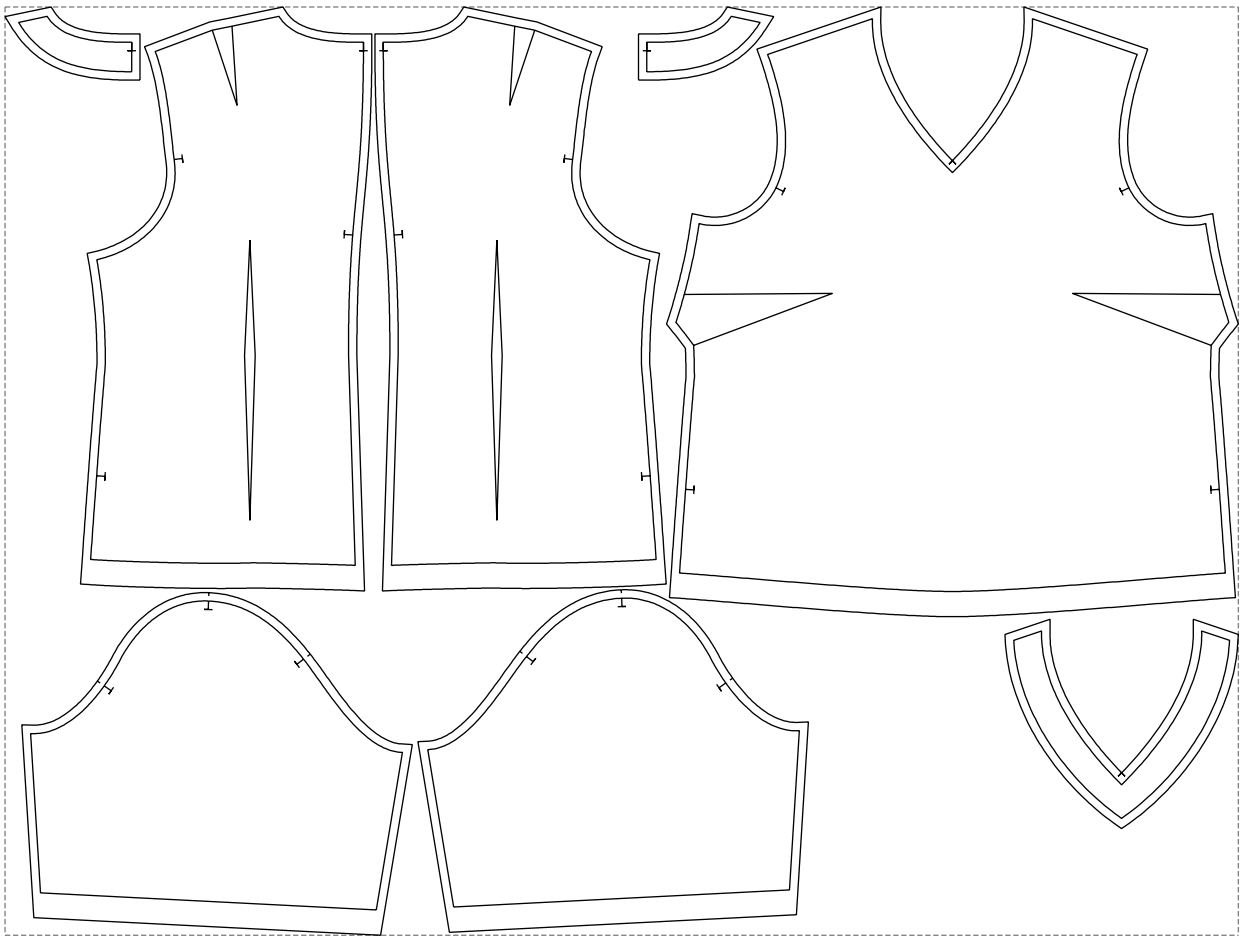

# Example

size:1468.82 x1105.73 mm

Maneken =1 ver.0

rz\_1=170

rz\_16=116

rz\_17=100

rz\_18=98.8

rz\_19=124