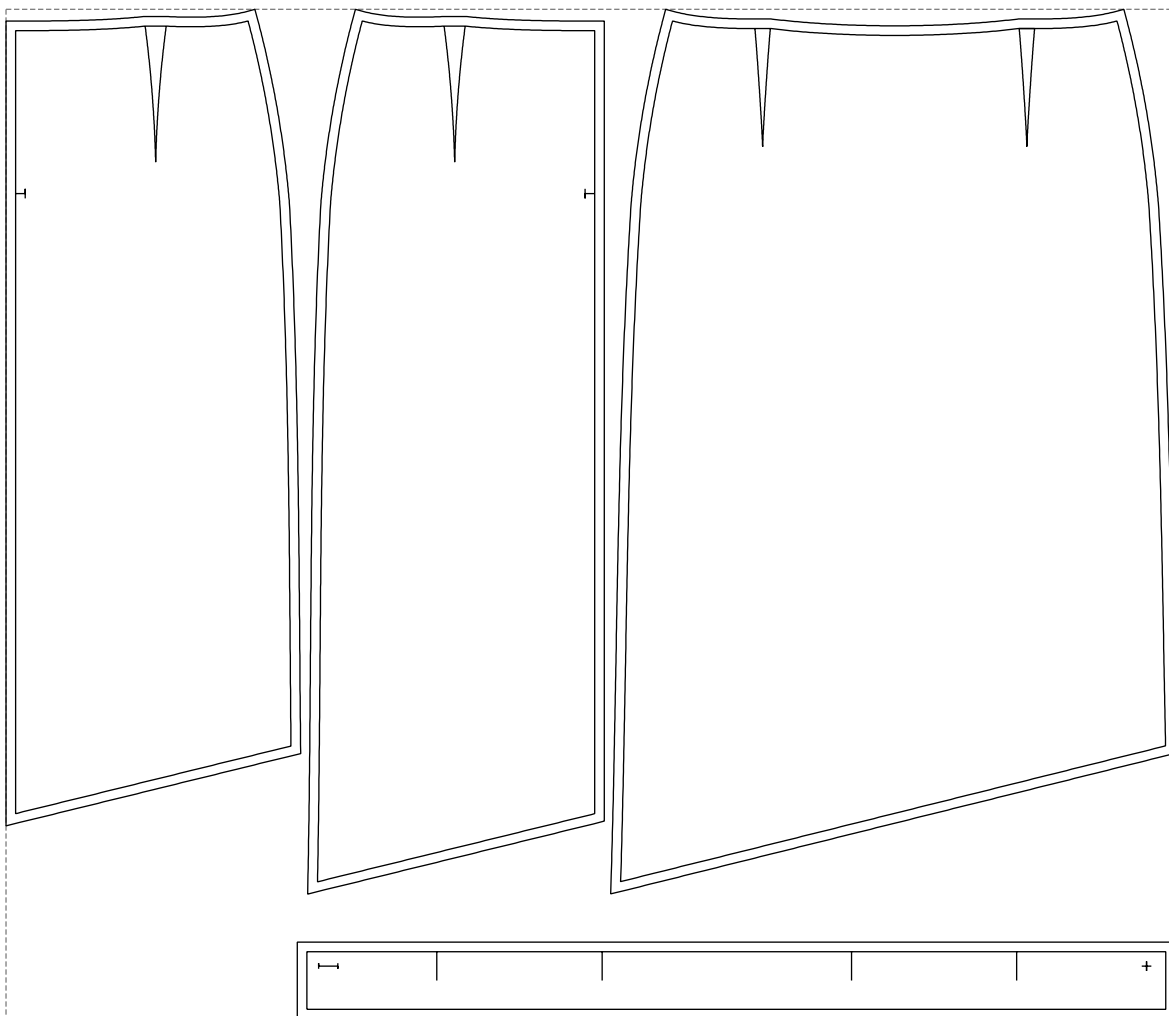

Not for print

Paper size: A4, size:1399.00 x1969.87 mm

# Example

size:1218.56 x1052.11 mm

Maneken =1 ver.0

rz\_1=170

rz\_16=96

rz\_17=82

rz\_18=76

rz\_19=104

rz\_20=101.8

---

. . . . .  
. . . . .  
. . . . .