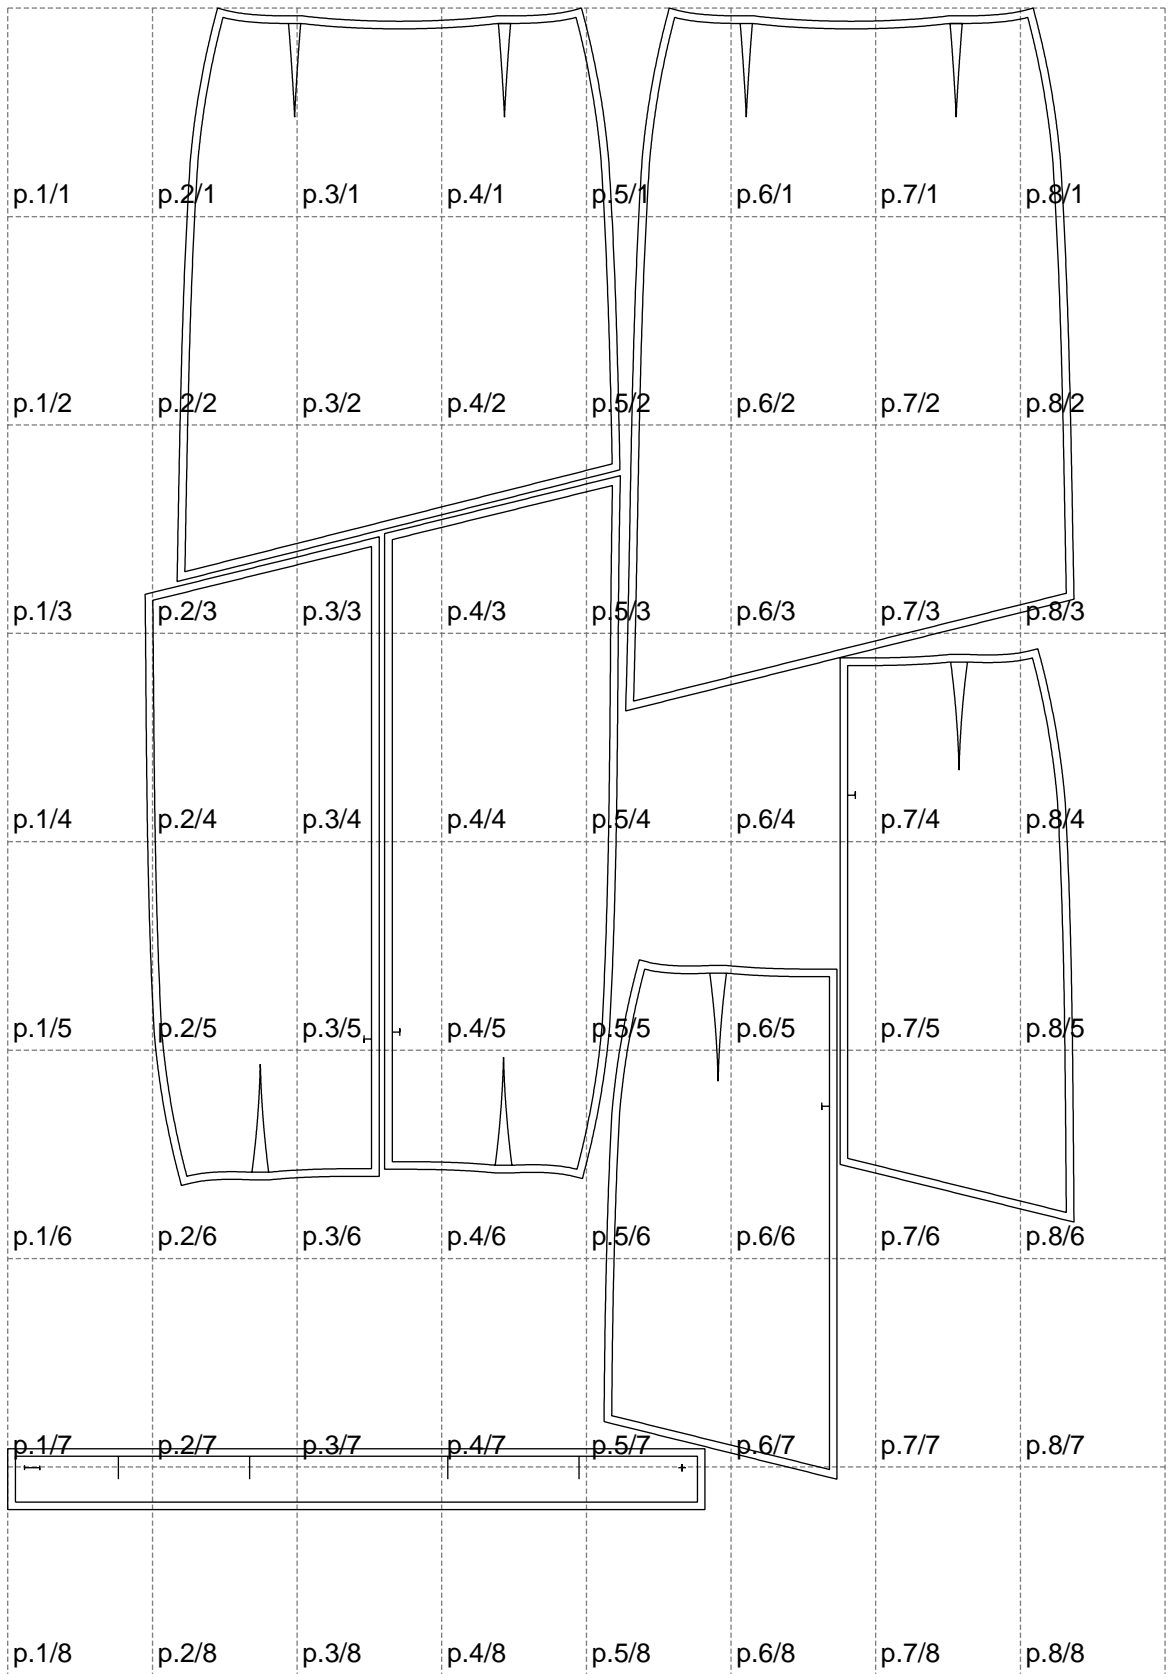

Not for print

Paper size: A4, size:1399.00 x1969.87 mm

# Example

size:1218.56 x1052.11 mm

Maneken =1 ver.0

rz\_1=170

rz\_16=96

rz\_17=82

rz\_18=76

rz\_19=104

rz\_20=101.8

---

. . . . .  
. . . . .  
. . . . .