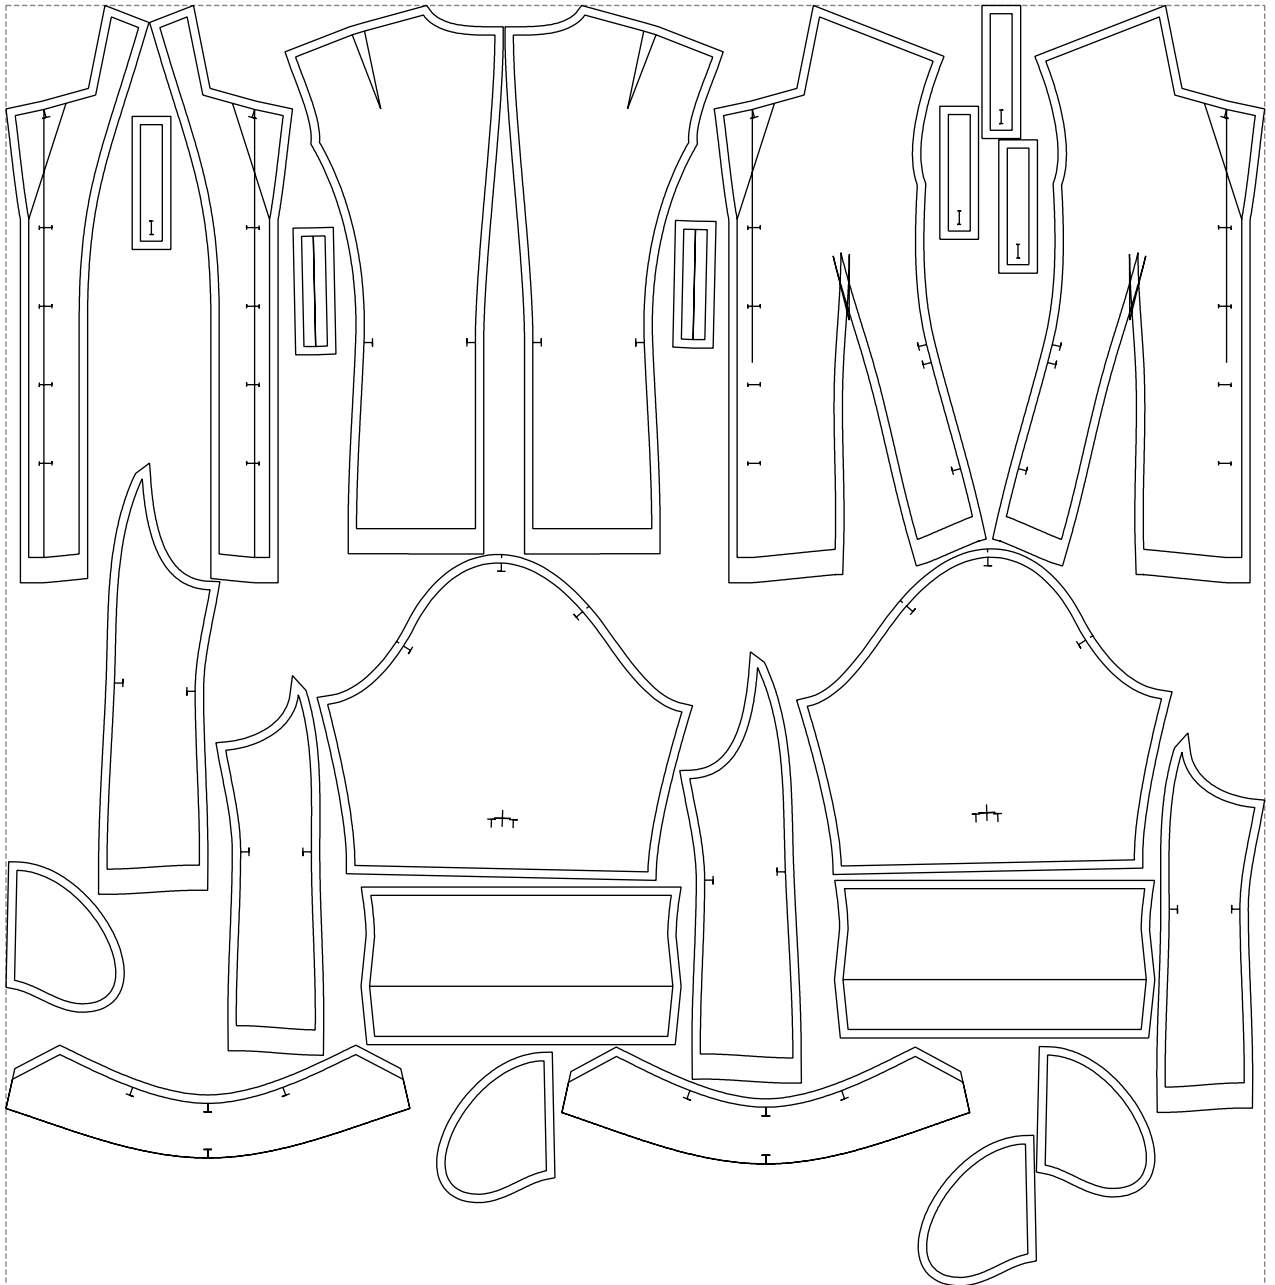

Not for print

Paper size: A4, size:1399.00 x845.13 mm

# Example

size:1499.00 x1525.18 mm

Maneken =1 ver.0

rz\_1=170

rz\_16=92

rz\_17=78.8

rz\_18=71.8

rz\_19=100