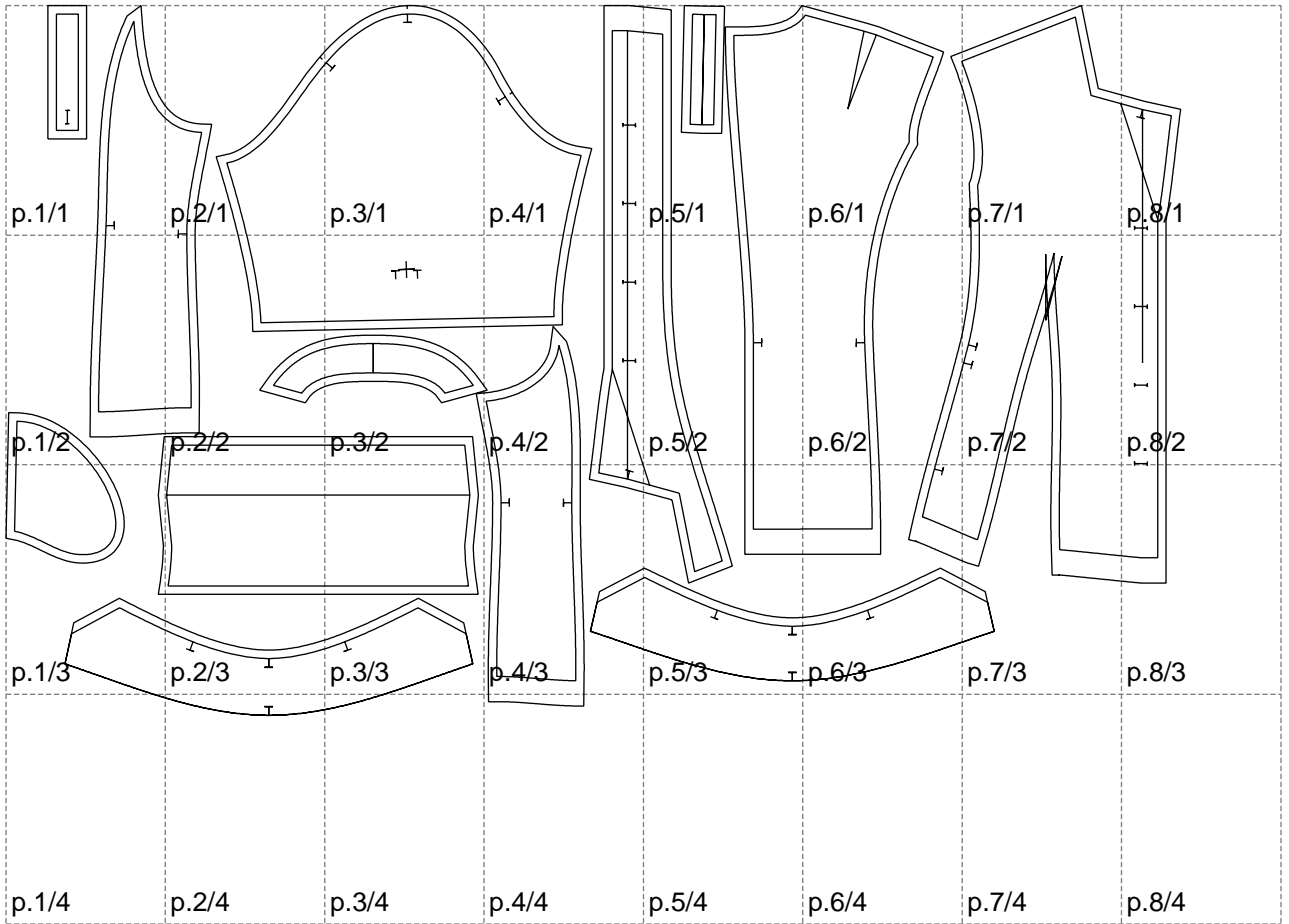

Not for print

Paper size: A4, size:1399.00 x845.13 mm

# Example

size:1499.00 x1525.18 mm

Maneken =1 ver.0

rz\_1=170

rz\_16=92

rz\_17=78.8

rz\_18=71.8

rz\_19=100

rz\_20=98.1

---

. . . . .  
. . . . .  
. . . . .