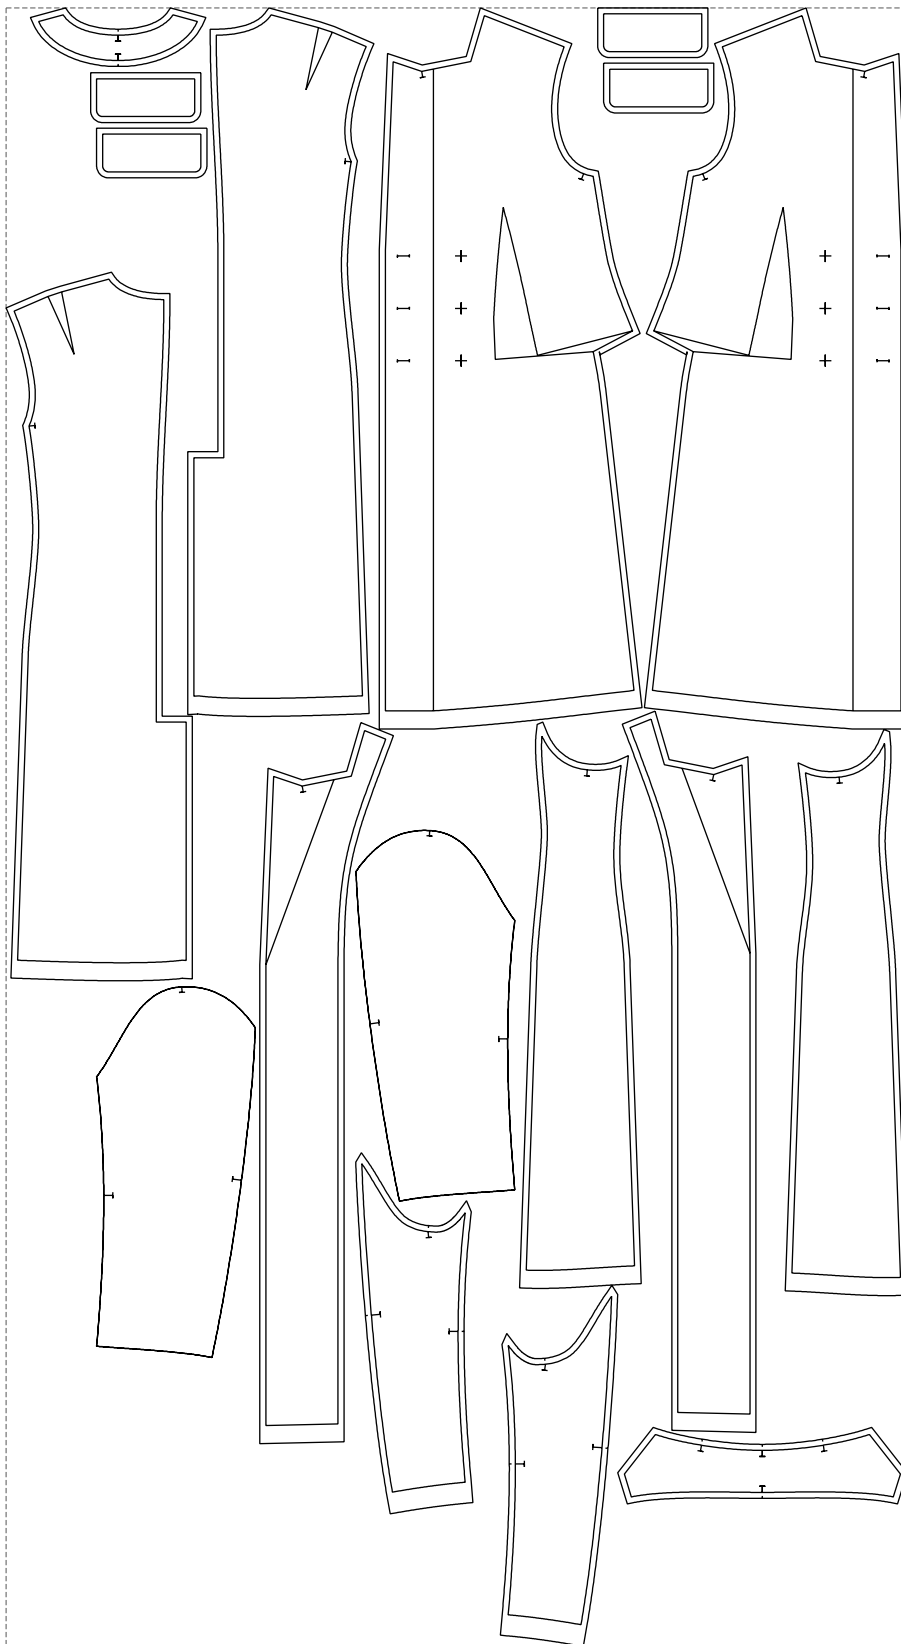

Not for print

Paper size: A4, size:1399.00 x1678.00 mm

# Example

size:1499.00 x2727.20 mm

Maneken =1 ver.0

rz\_1=170

rz\_16=108

rz\_17=92.5

rz\_18=89.2

rz\_19=116