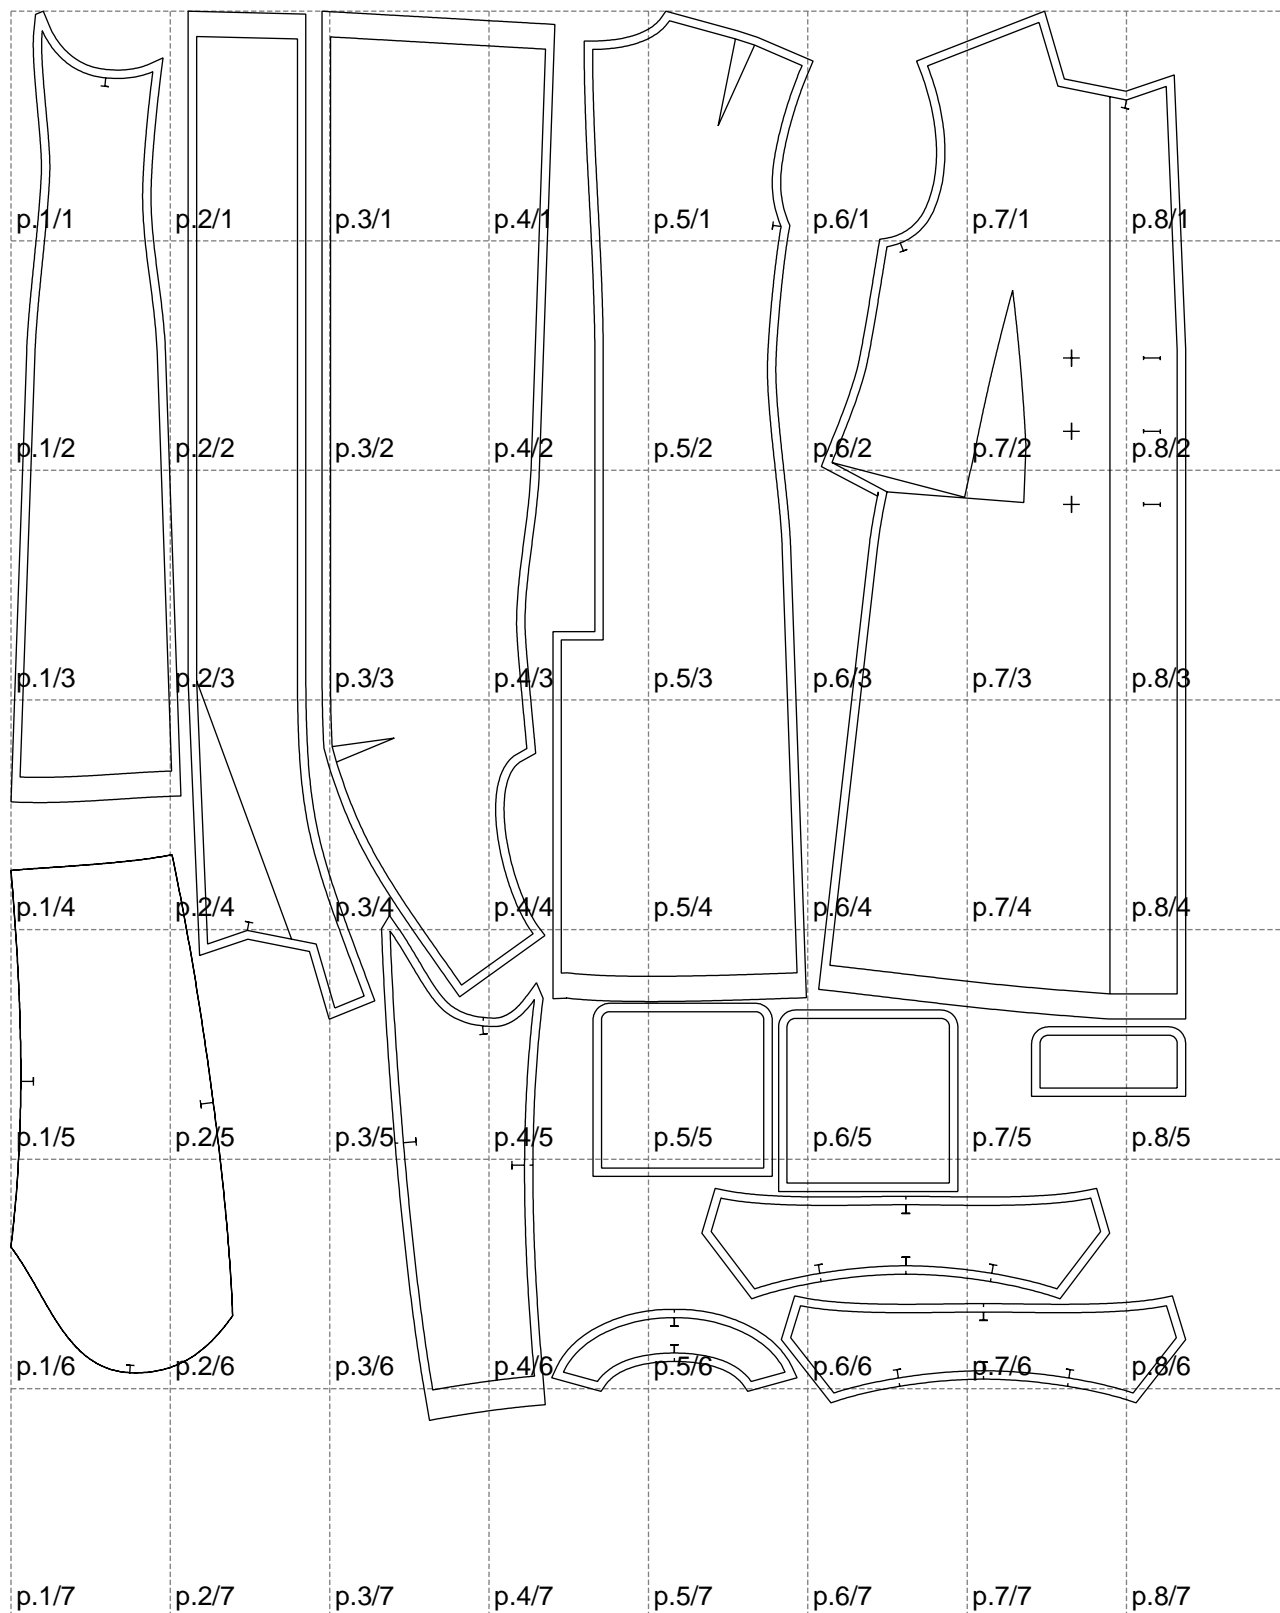

Not for print

Paper size: A4, size:1399.00 x1678.00 mm

# Example

size:1499.00 x2727.20 mm

Maneken =1 ver.0

rz\_1=170

rz\_16=108

rz\_17=92.5

rz\_18=89.2

rz\_19=116

rz\_20=113

---

. . . . .  
. . . . .  
. . . . .