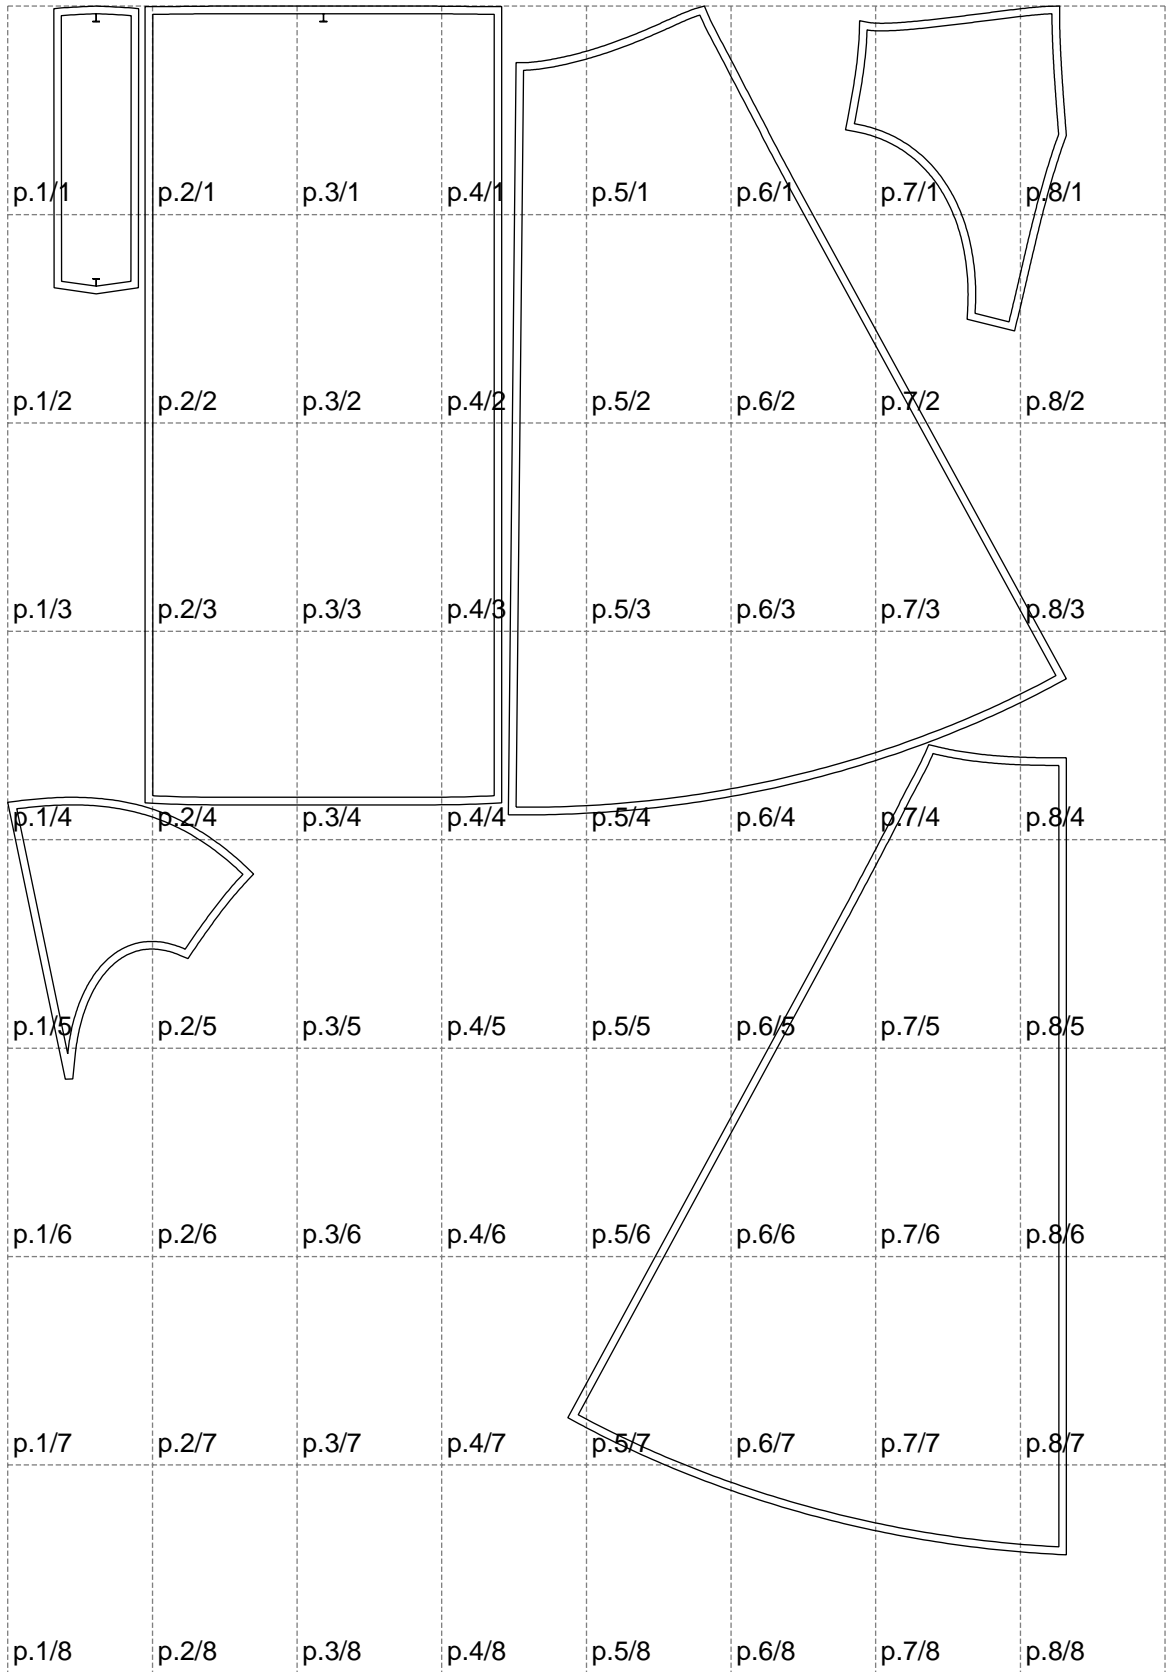

Not for print

Paper size: A4, size:1388.94 x2031.71 mm

# Example

size:1499.00 x3015.52 mm

Maneken =1 ver.0

rz\_1=170

rz\_16=100

rz\_17=85.4

rz\_18=80.2

rz\_19=108

rz\_20=105.4

---

. . . . .  
. . . . .  
. . . . .