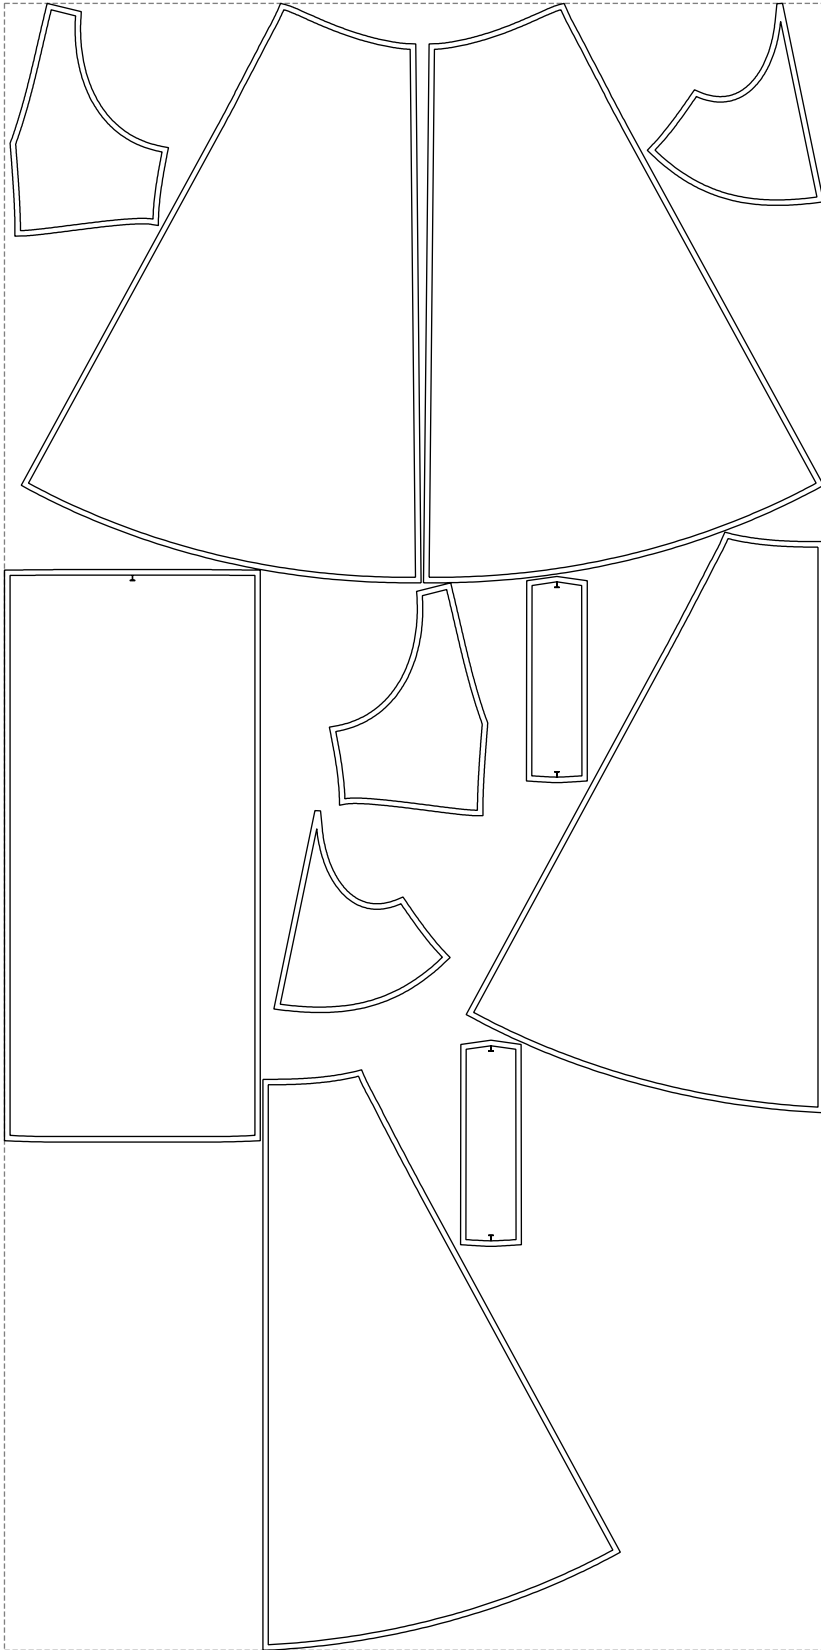

Not for print

Paper size: A4, size:1388.94 x2031.71 mm

# Example

size:1499.00 x3015.52 mm

Maneken =1 ver.0

rz\_1=170

rz\_16=100

rz\_17=85.4

rz\_18=80.2

rz\_19=108

rz\_20=105.4

---

. . . . .  
. . . . .  
. . . . .