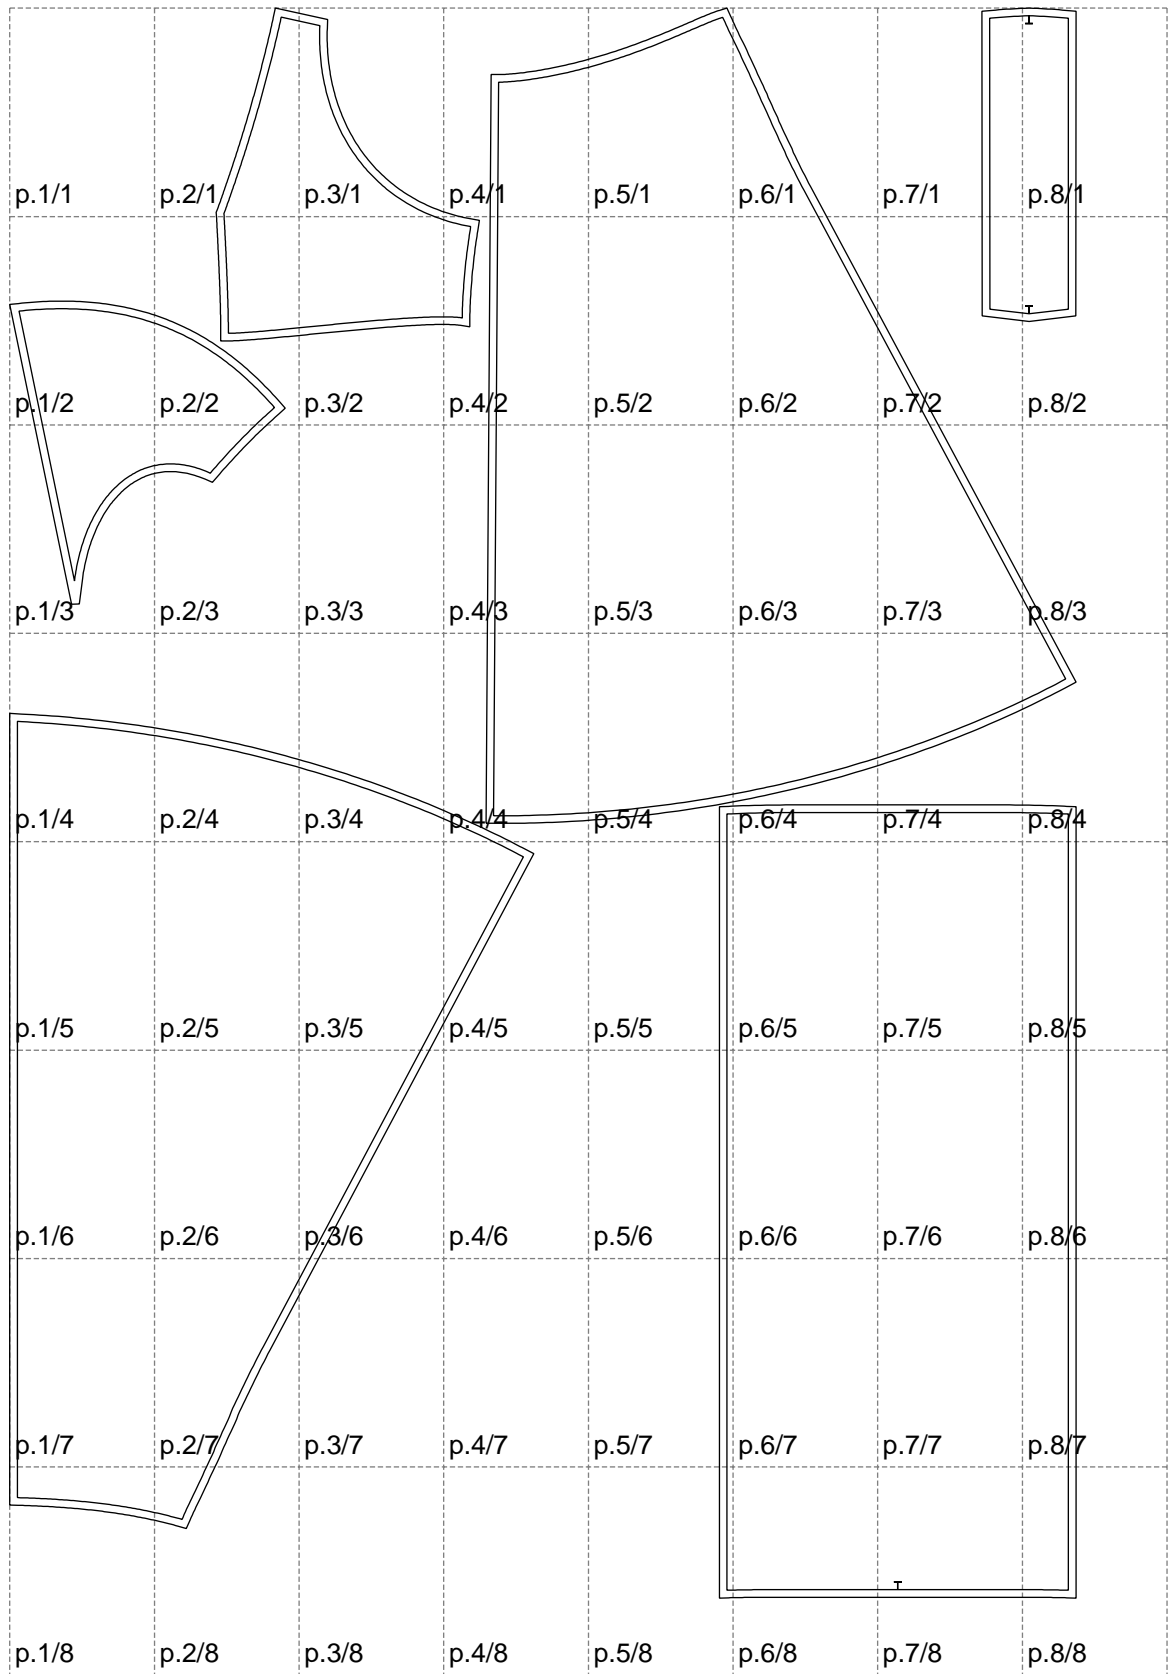

Not for print

Paper size: A4, size:1399.00 x2085.81 mm

# Example

size:1499.00 x3095.86 mm

Maneken =1 ver.0

rz\_1=170

rz\_16=120

rz\_17=104

rz\_18=103.6

rz\_19=128

rz\_20=125.1

---

. . . . .  
. . . . .  
. . . . .