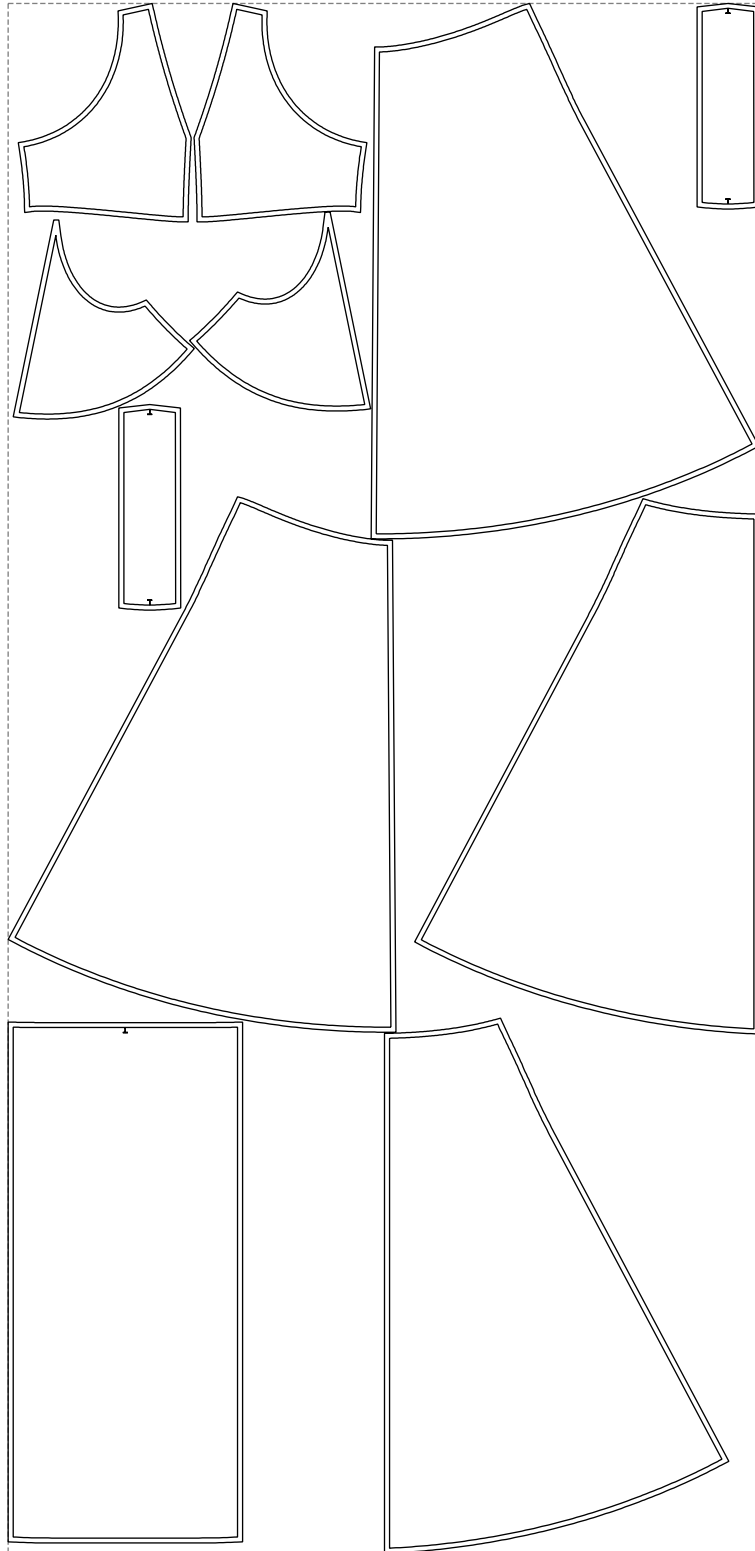

Not for print

Paper size: A4, size:1399.00 x2085.81 mm

# Example

size:1499.00 x3095.86 mm

Maneken =1 ver.0

rz\_1=170

rz\_16=120

rz\_17=104

rz\_18=103.6

rz\_19=128

rz\_20=125.1

---

. . . . .  
. . . . .  
. . . . .