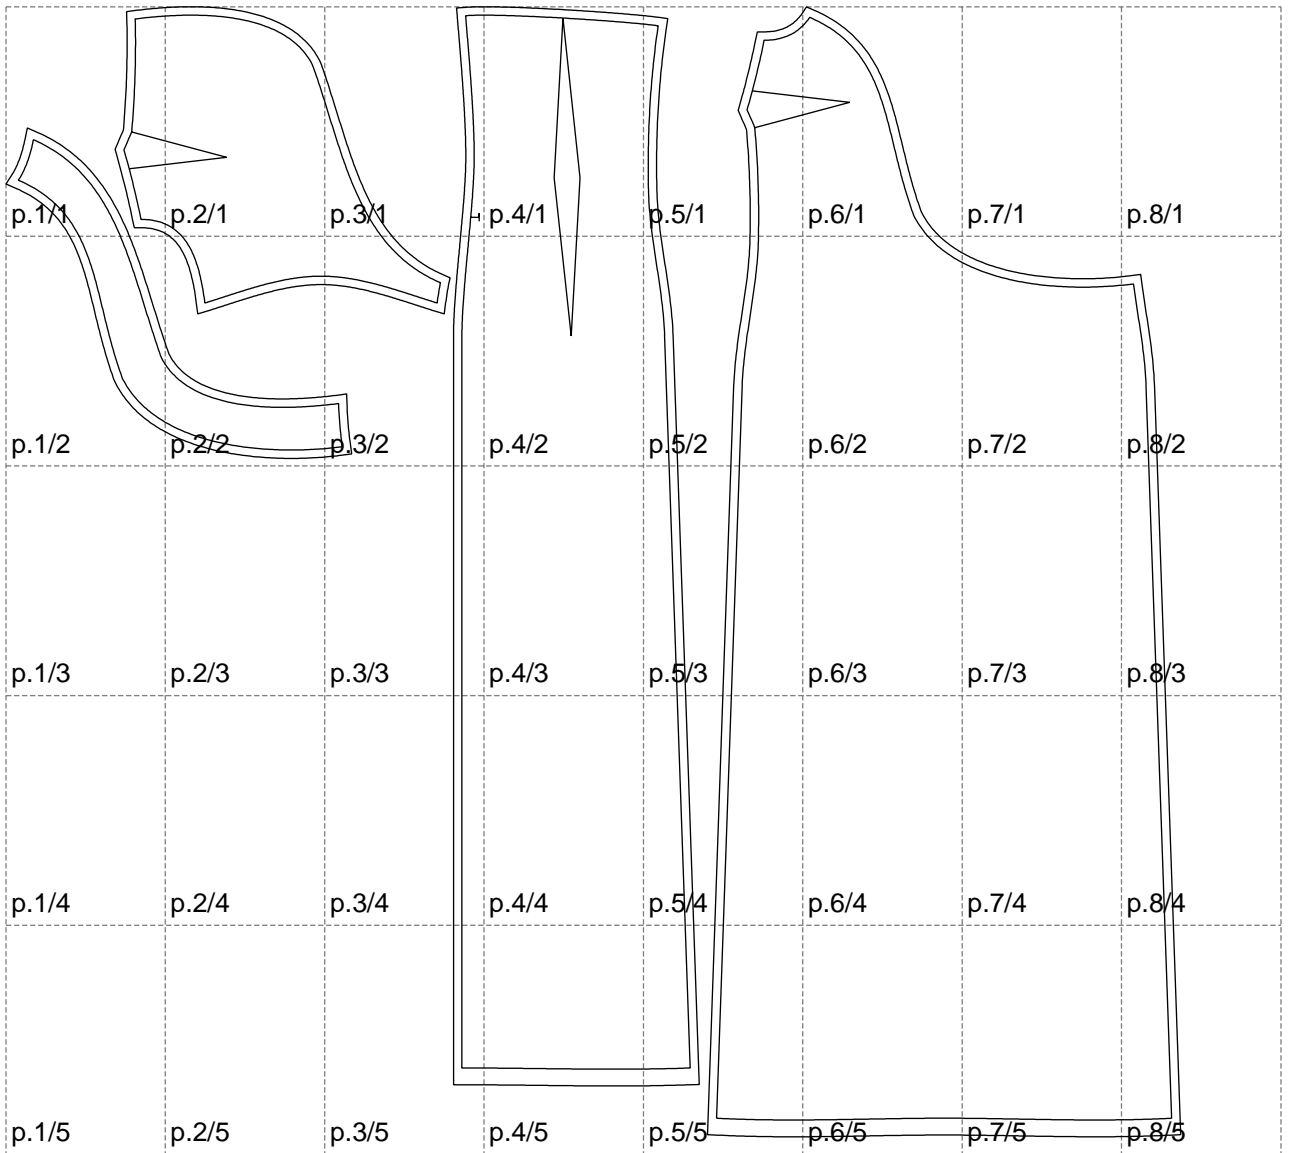

Not for print

Paper size: A4, size:1399.00 x1345.61 mm

# Example

size:1499.00 x1680.32 mm

Maneken =1 ver.0

rz\_1=170

rz\_16=88

rz\_17=75.6

rz\_18=67.6

rz\_19=96

rz\_20=94.6

---

. . . . .  
. . . . .  
. . . . .