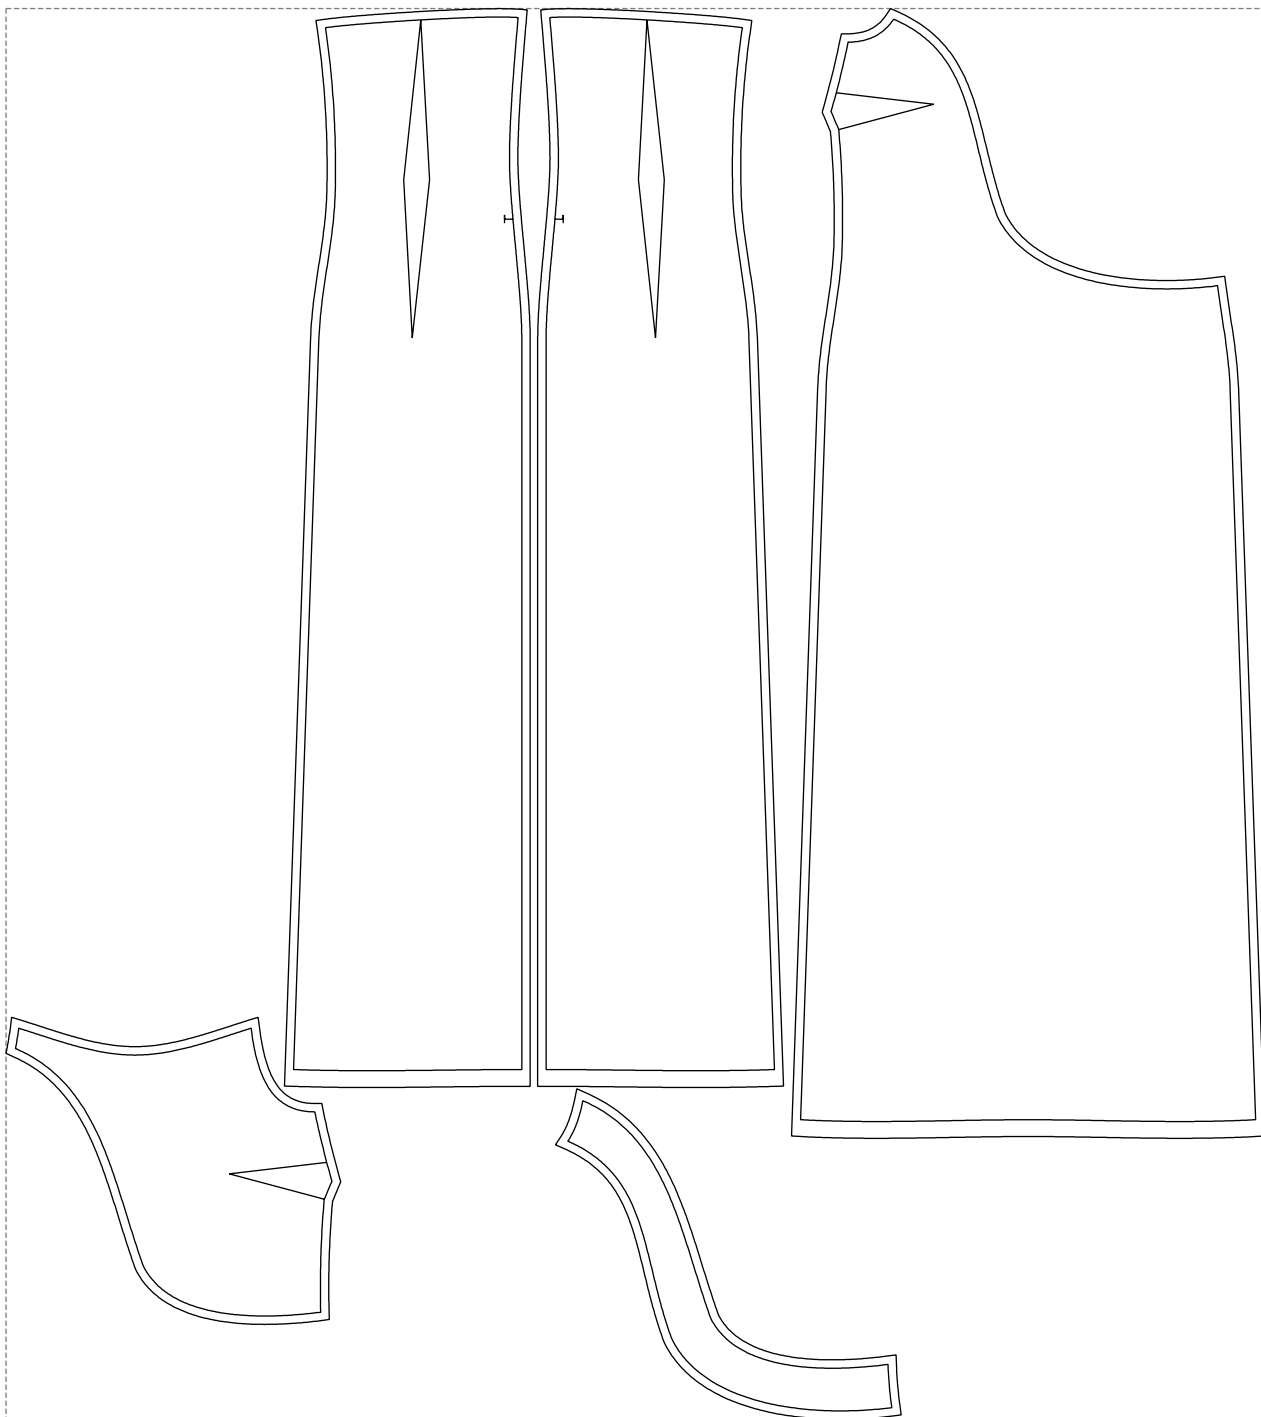

Not for print

Paper size: A4, size:1399.00 x1345.61 mm

# Example

size:1499.00 x1680.32 mm

Maneken =1 ver.0

rz\_1=170

rz\_16=88

rz\_17=75.6

rz\_18=67.6

rz\_19=96