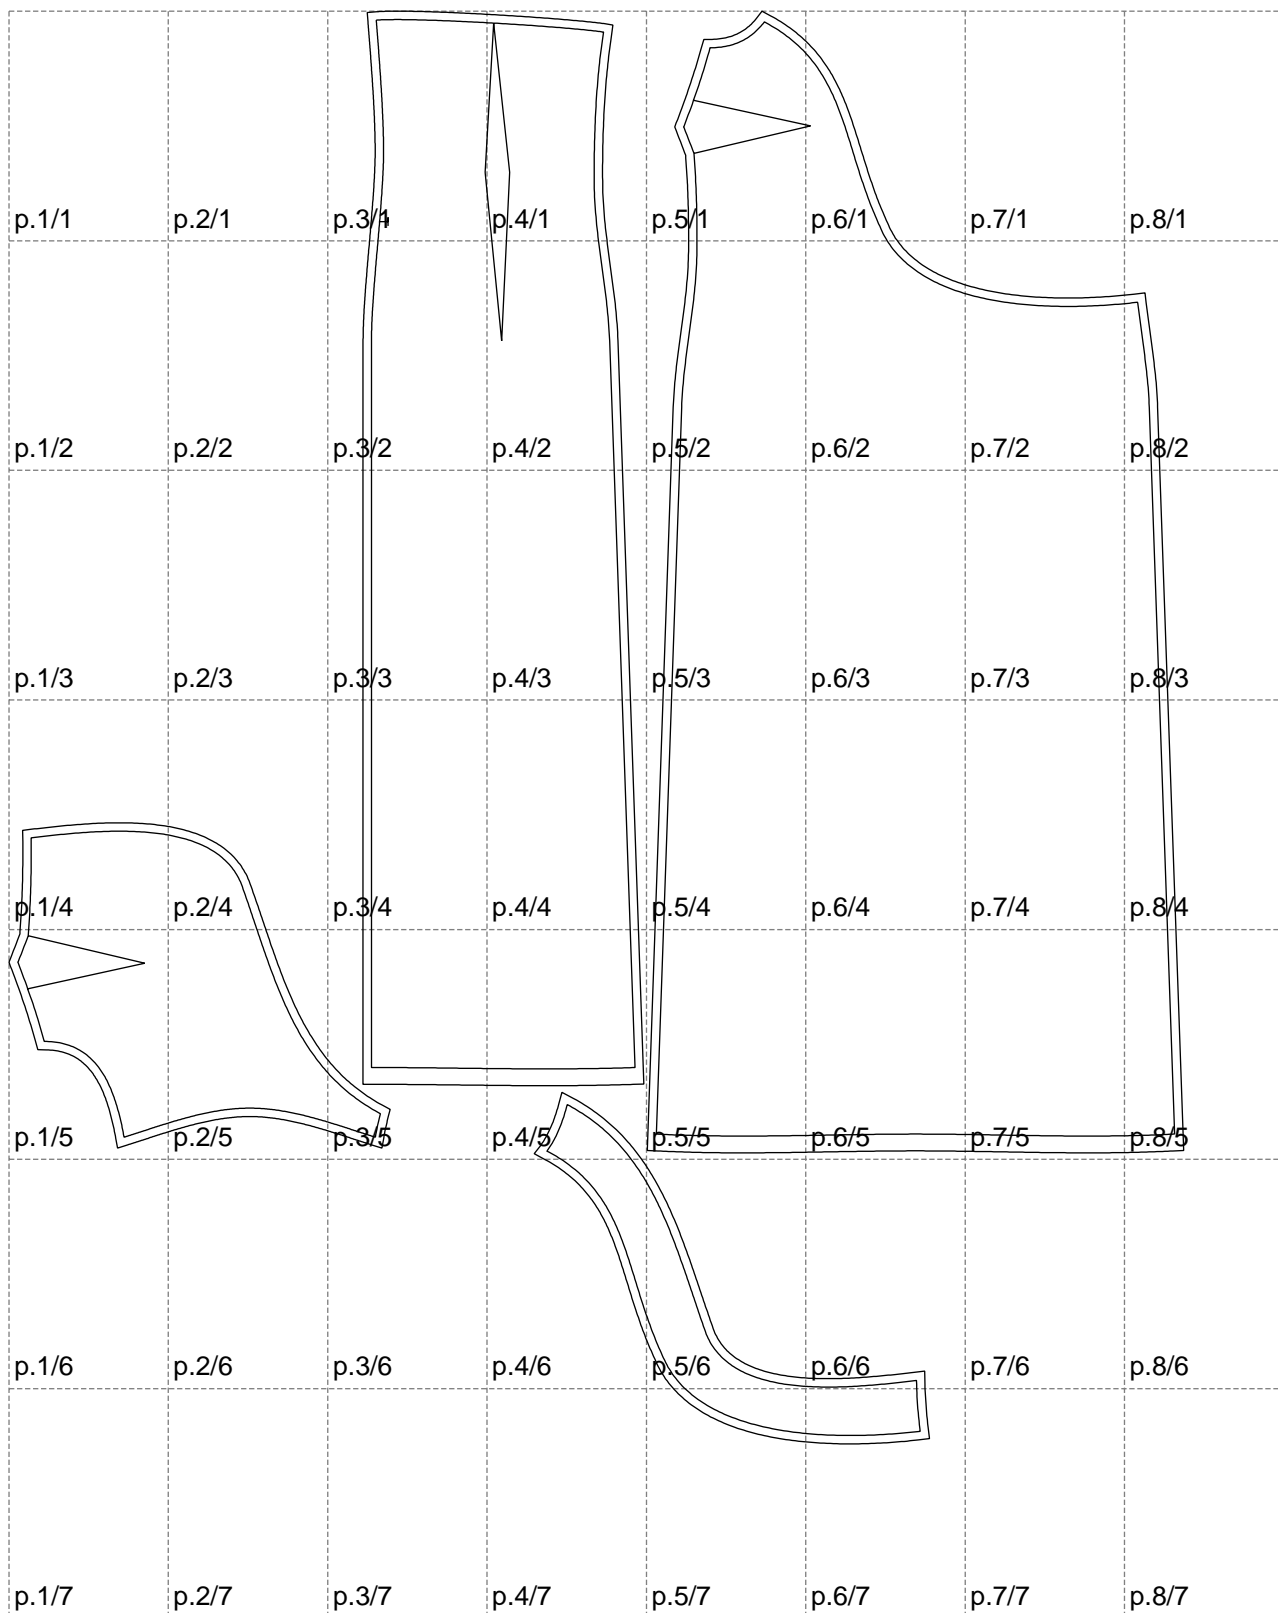

Not for print

Paper size: A4, size:1399.00 x1706.06 mm

# Example

size:1499.00 x1674.54 mm

Maneken =1 ver.0

rz\_1=170

rz\_16=104

rz\_17=88.9

rz\_18=84.4

rz\_19=112

rz\_20=109.3

---

. . . . .  
. . . . .  
. . . . .