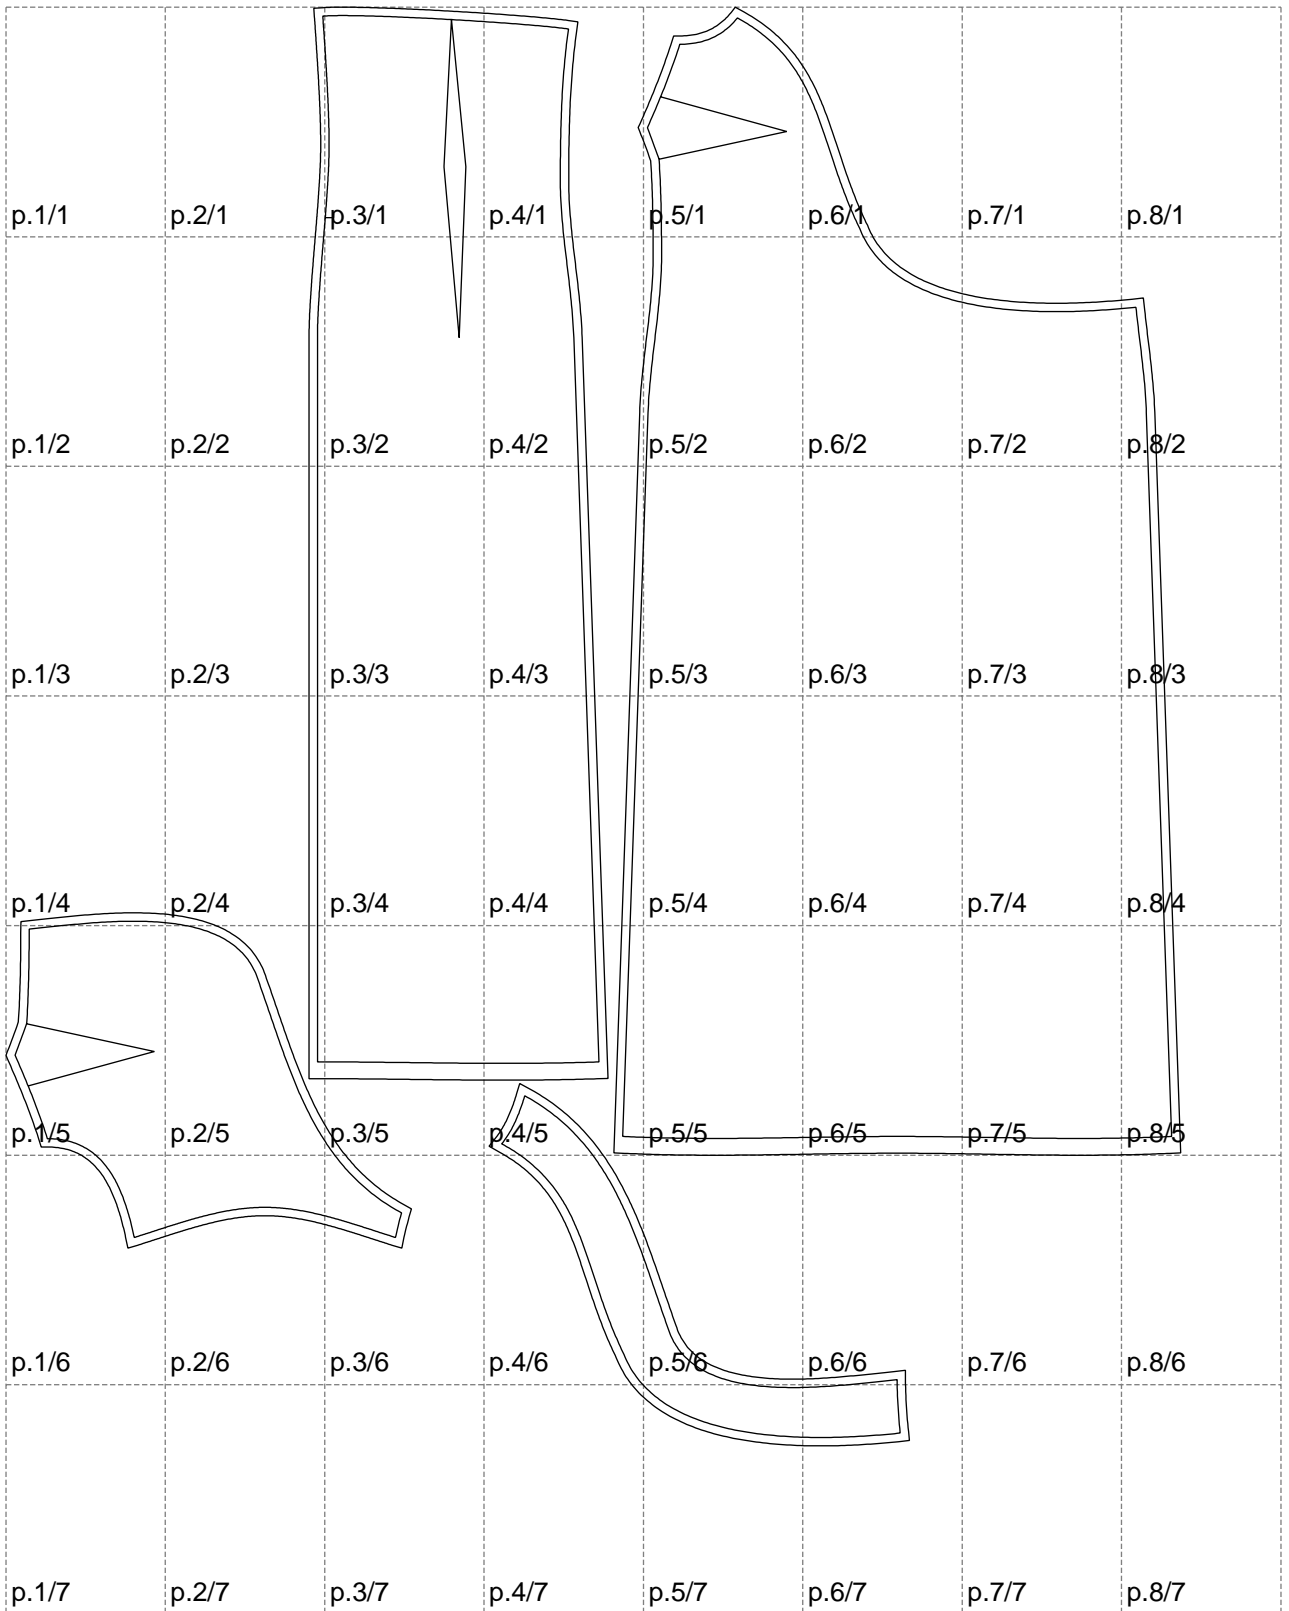

Not for print

Paper size: A4, size:1399.00 x1713.21 mm

# Example

size:1499.00 x1678.31 mm

Maneken =1 ver.0

rz\_1=170

rz\_16=112

rz\_17=96.2

rz\_18=94

rz\_19=120

rz\_20=117

---

. . . . .  
. . . . .  
. . . . .