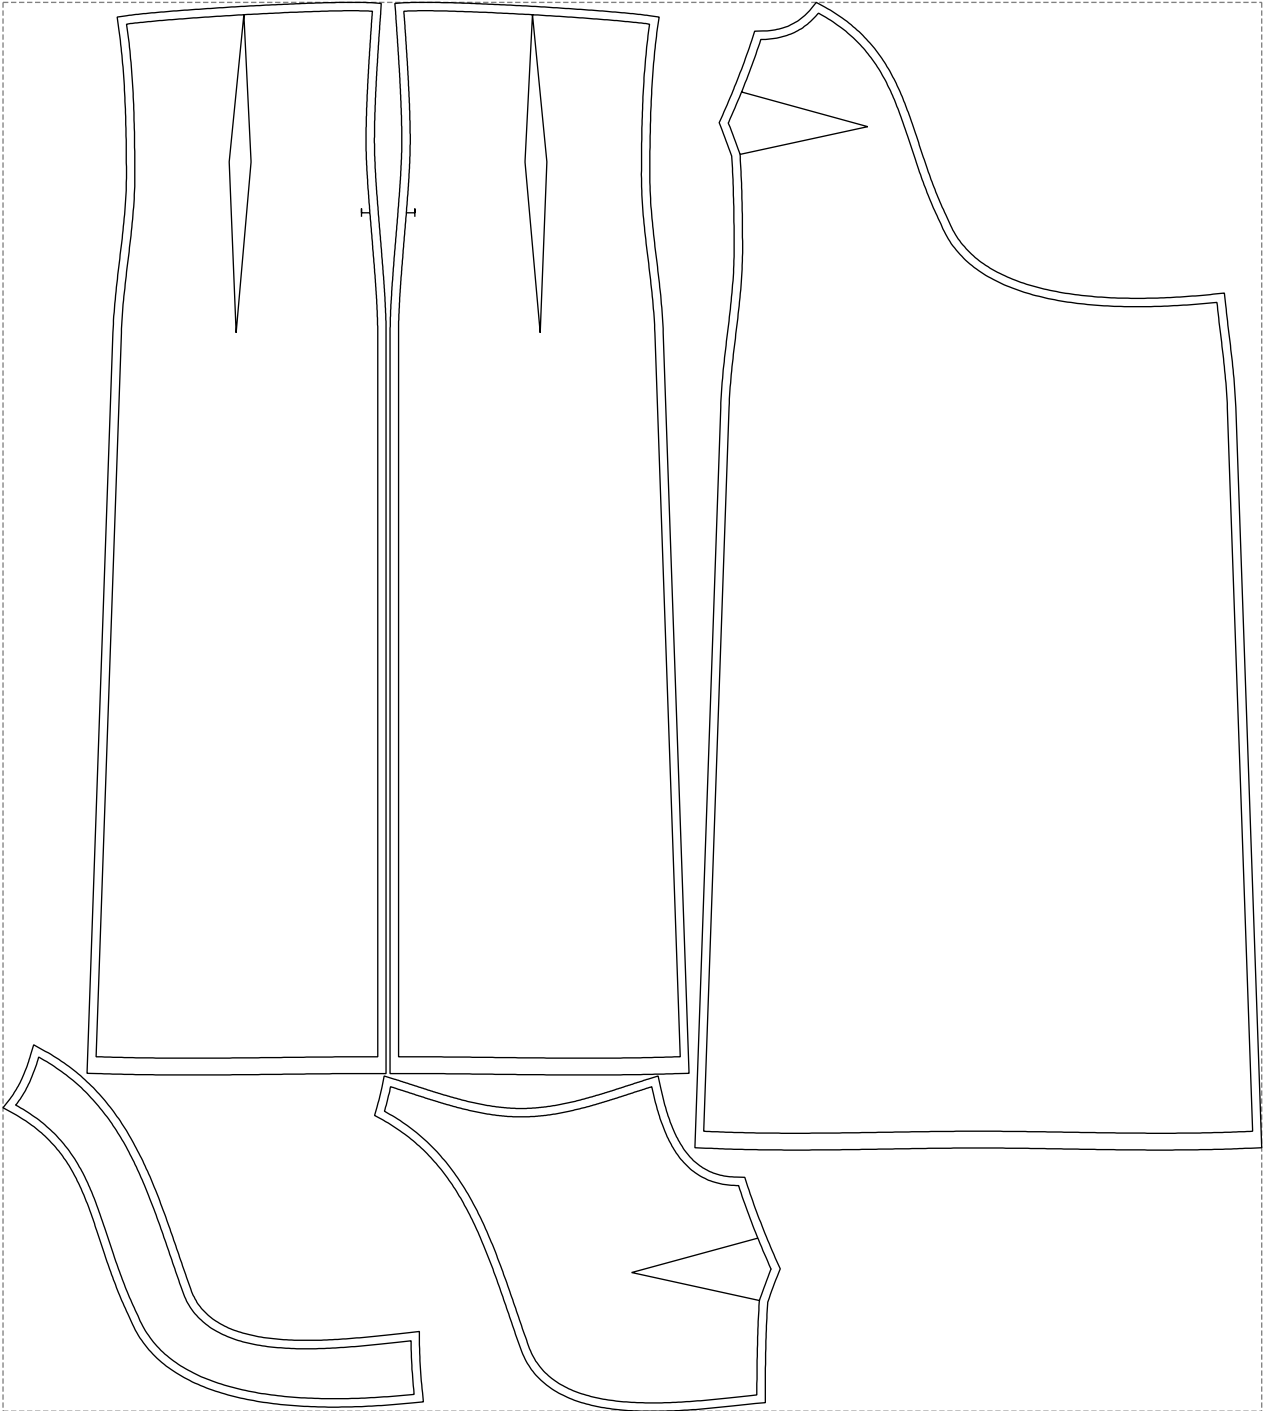

# Example

size:1499.00 x1678.31 mm

Maneken =1 ver.0

rz\_1=170

rz\_16=112

rz\_17=96.2

rz\_18=94

rz\_19=120