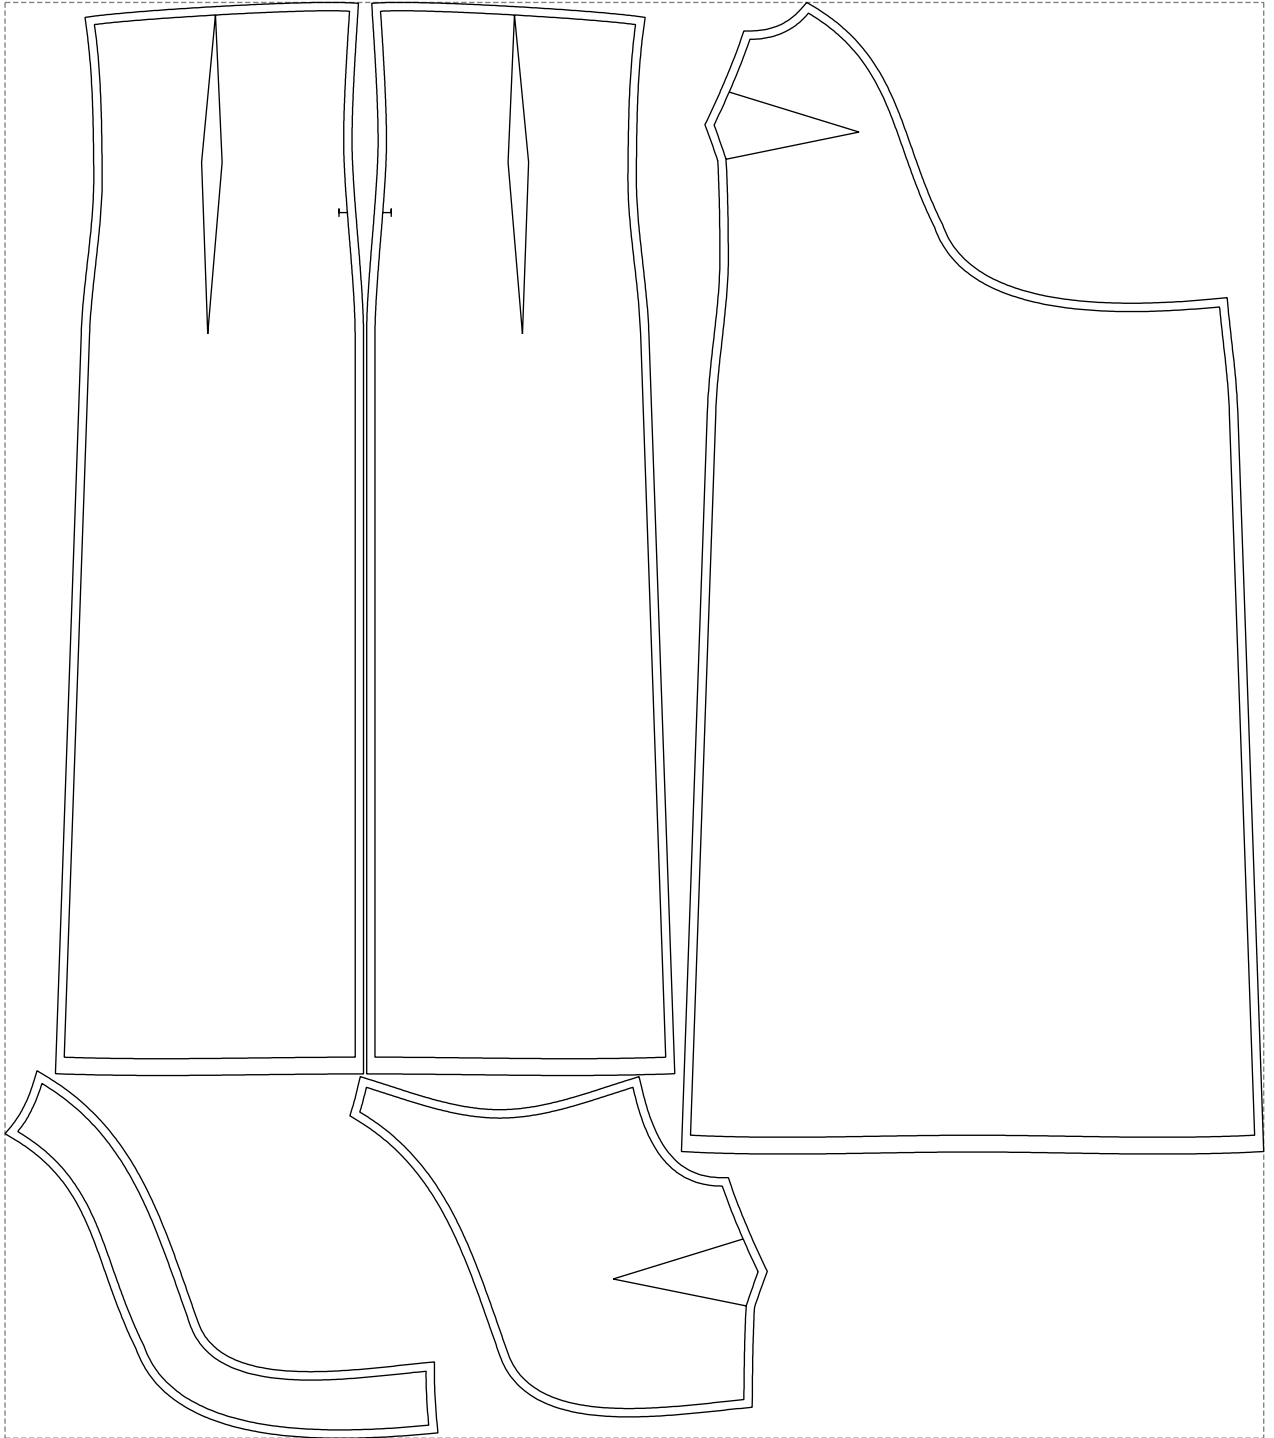

Not for print

Paper size: A4, size:1399.00 x1718.31 mm

# Example

size:1499.00 x1710.45 mm

Maneken =1 ver.0

rz\_1=170

rz\_16=116

rz\_17=100

rz\_18=98.8

rz\_19=124