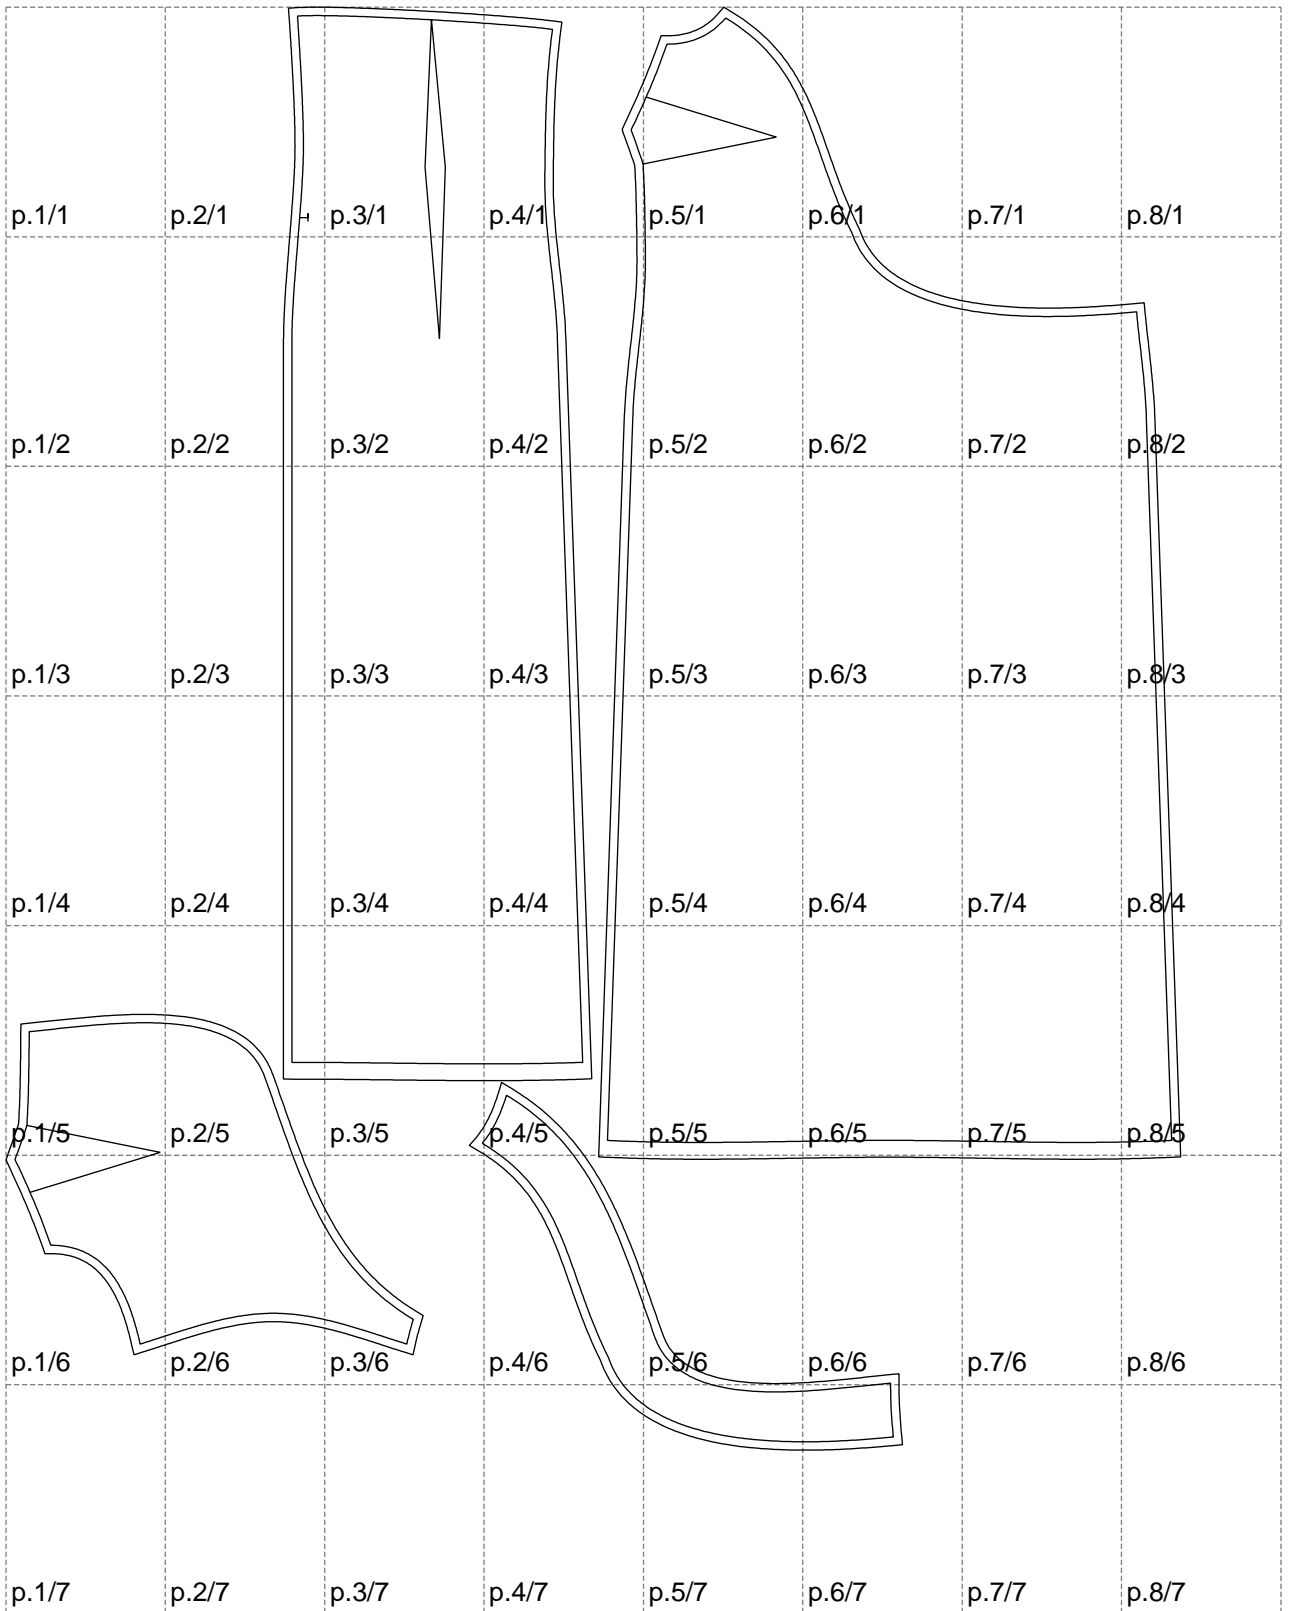

Not for print

Paper size: A4, size:1399.00 x1718.31 mm

# Example

size:1499.00 x1710.45 mm

Maneken =1 ver.0

rz\_1=170

rz\_16=116

rz\_17=100

rz\_18=98.8

rz\_19=124

rz\_20=121

---

. . . . .  
. . . . .  
. . . . .