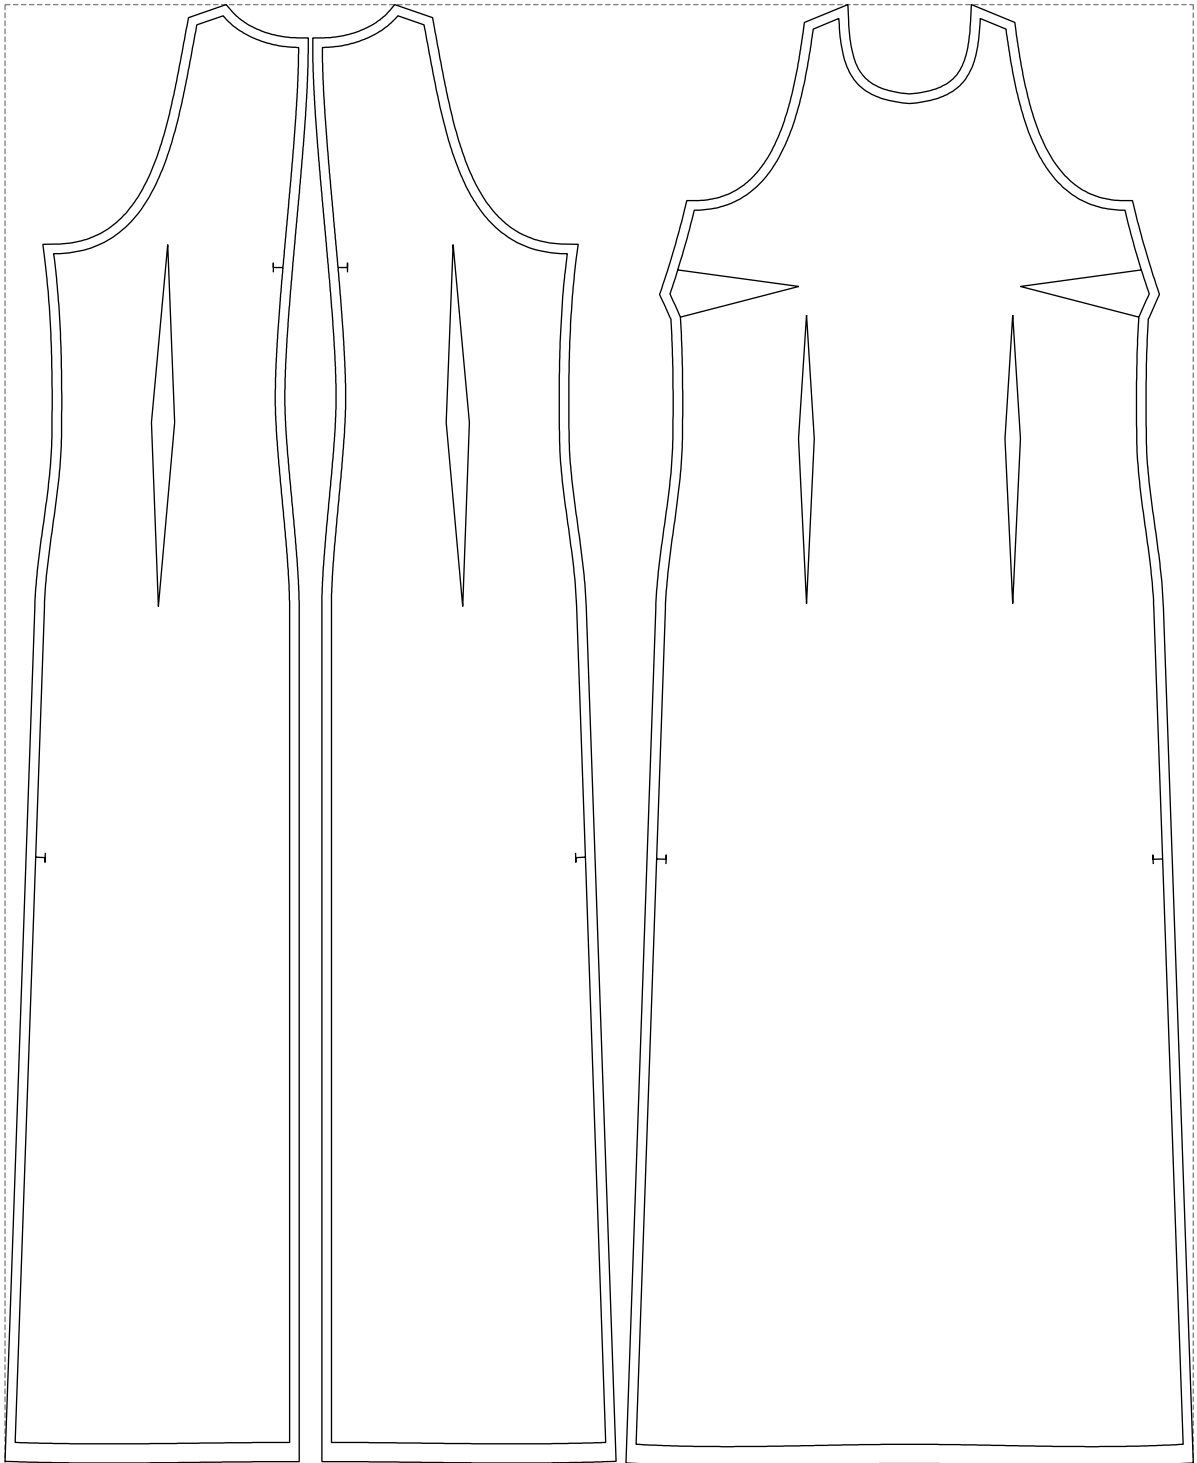

Not for print

Paper size: A4, size:1388.97 x2190.52 mm

Example

size:1238.35 x1523.06 mm

Maneken =1 ver.0

rz_1=170

rz_16=92

rz_17=78.8

rz_18=71.8

rz_19=100

rz_20=98.1

.
.
.