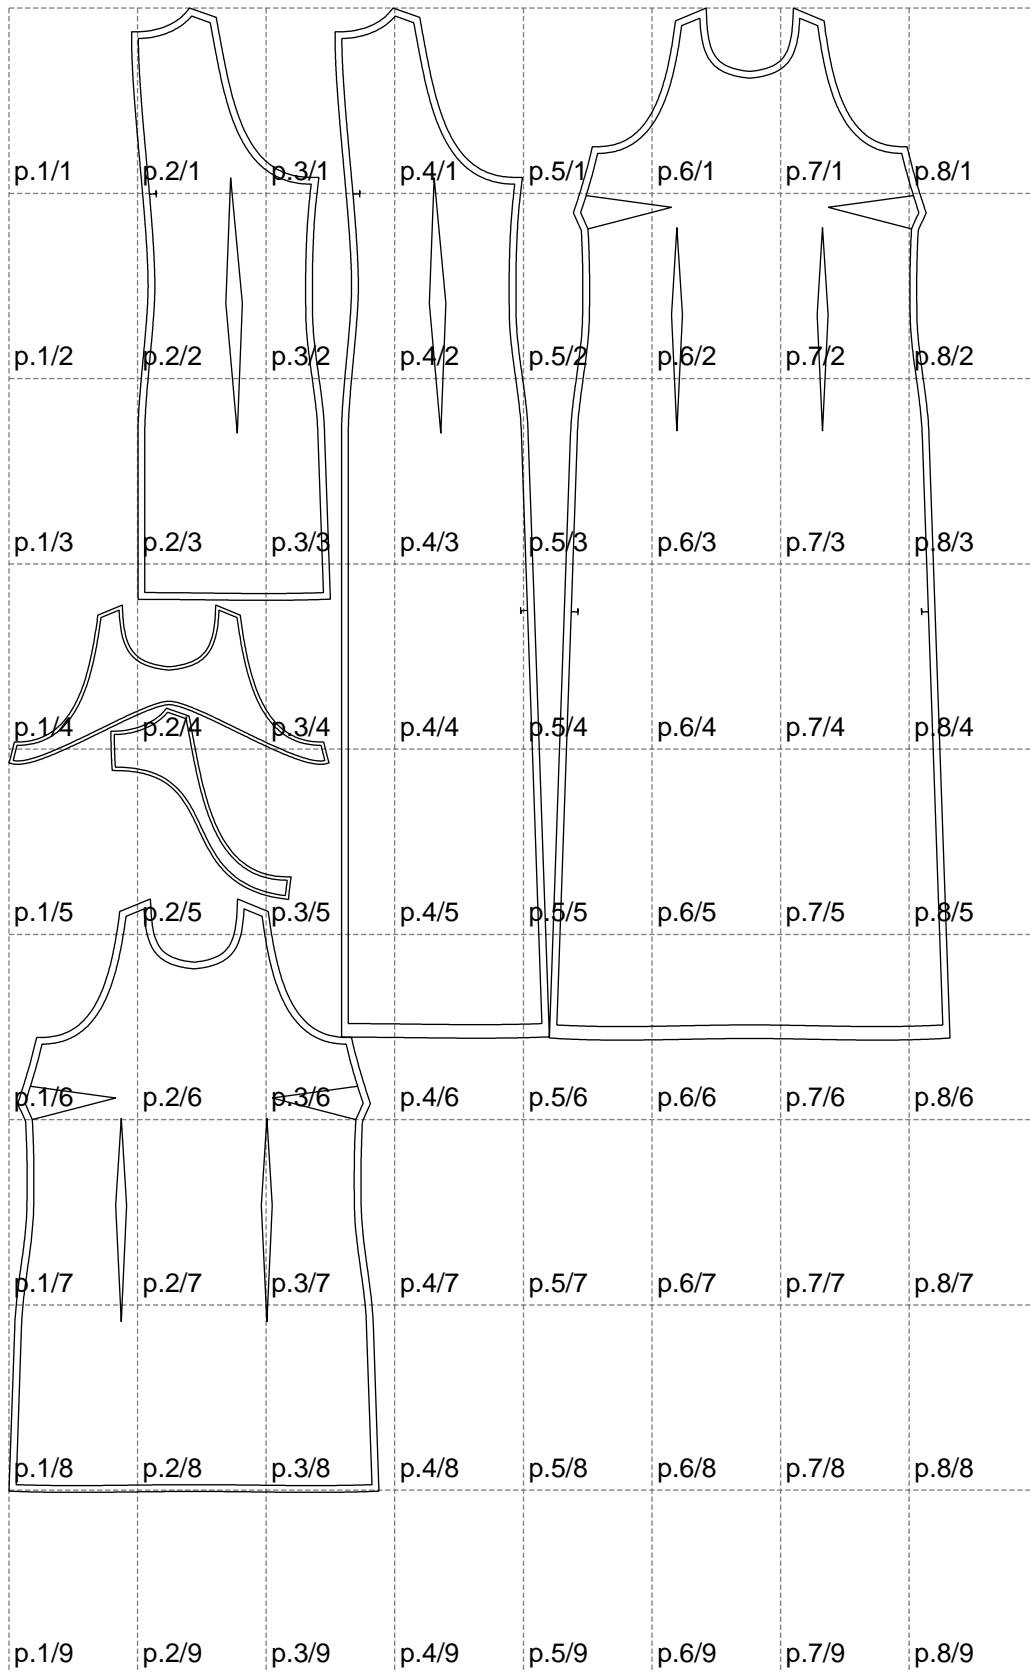

Not for print

Paper size: A4, size:1388.97 x2190.52 mm

Example

size:1238.35 x1523.06 mm

Maneken =1 ver.0

rz_1=170

rz_16=92

rz_17=78.8

rz_18=71.8

rz_19=100

rz_20=98.1

.
.
.