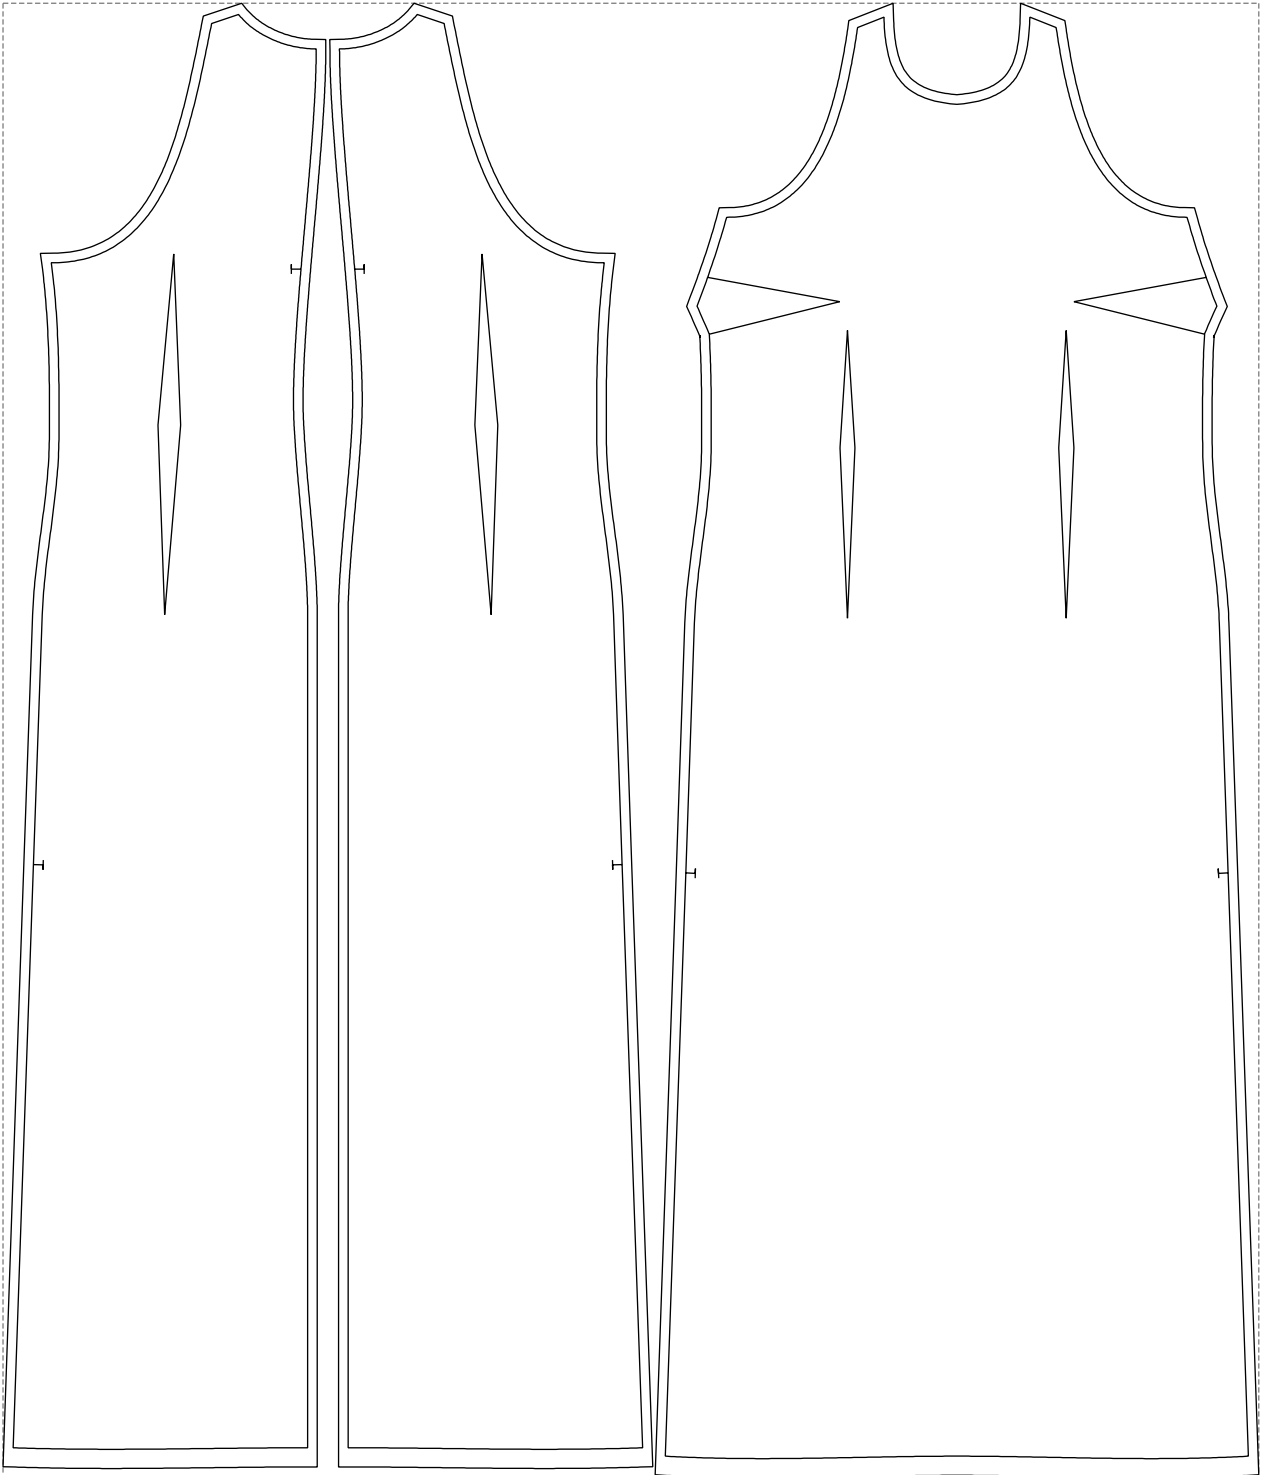

# Example

size:1308.59 x1536.99 mm

Maneken =1 ver.0

rz\_1=170

rz\_16=100

rz\_17=85.4

rz\_18=80.2

rz\_19=108

rz\_20=105.4

---

. . . . .  
. . . . .  
. . . . .