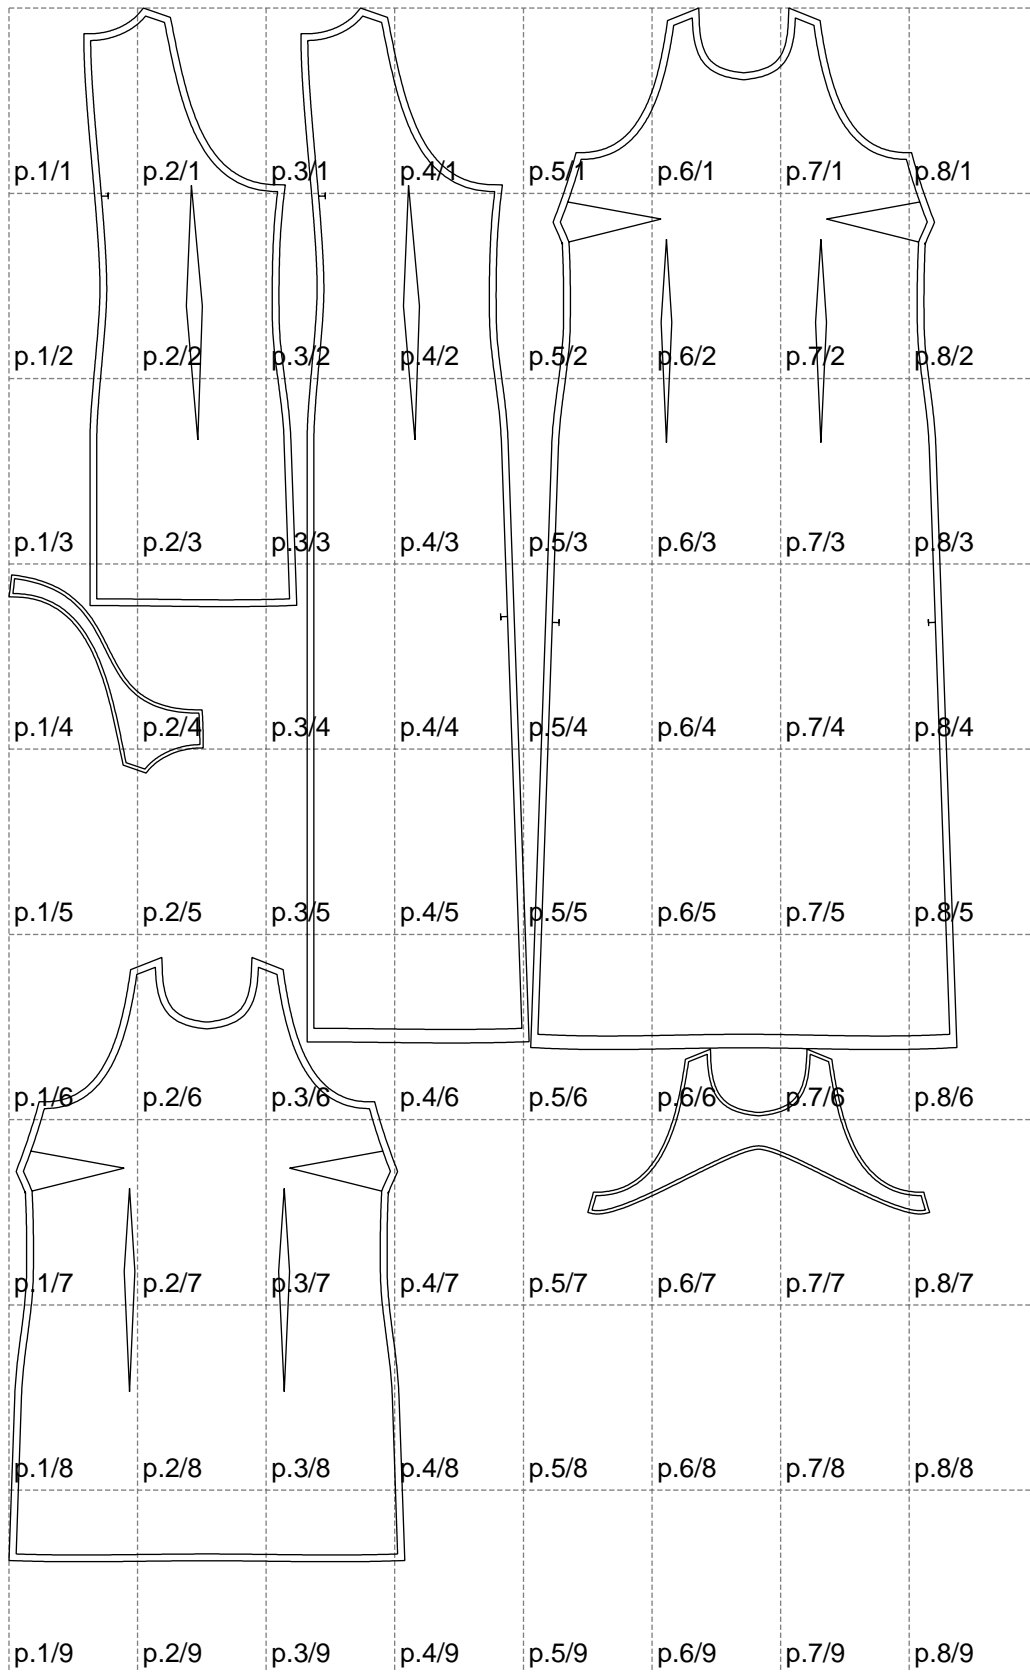

Not for print

Paper size: A4, size:1399.00 x2292.93 mm

# Example

size:1308.59 x1536.99 mm

Maneken =1 ver.0

rz\_1=170

rz\_16=100

rz\_17=85.4

rz\_18=80.2

rz\_19=108

rz\_20=105.4

---

. . . . .  
. . . . .  
. . . . .