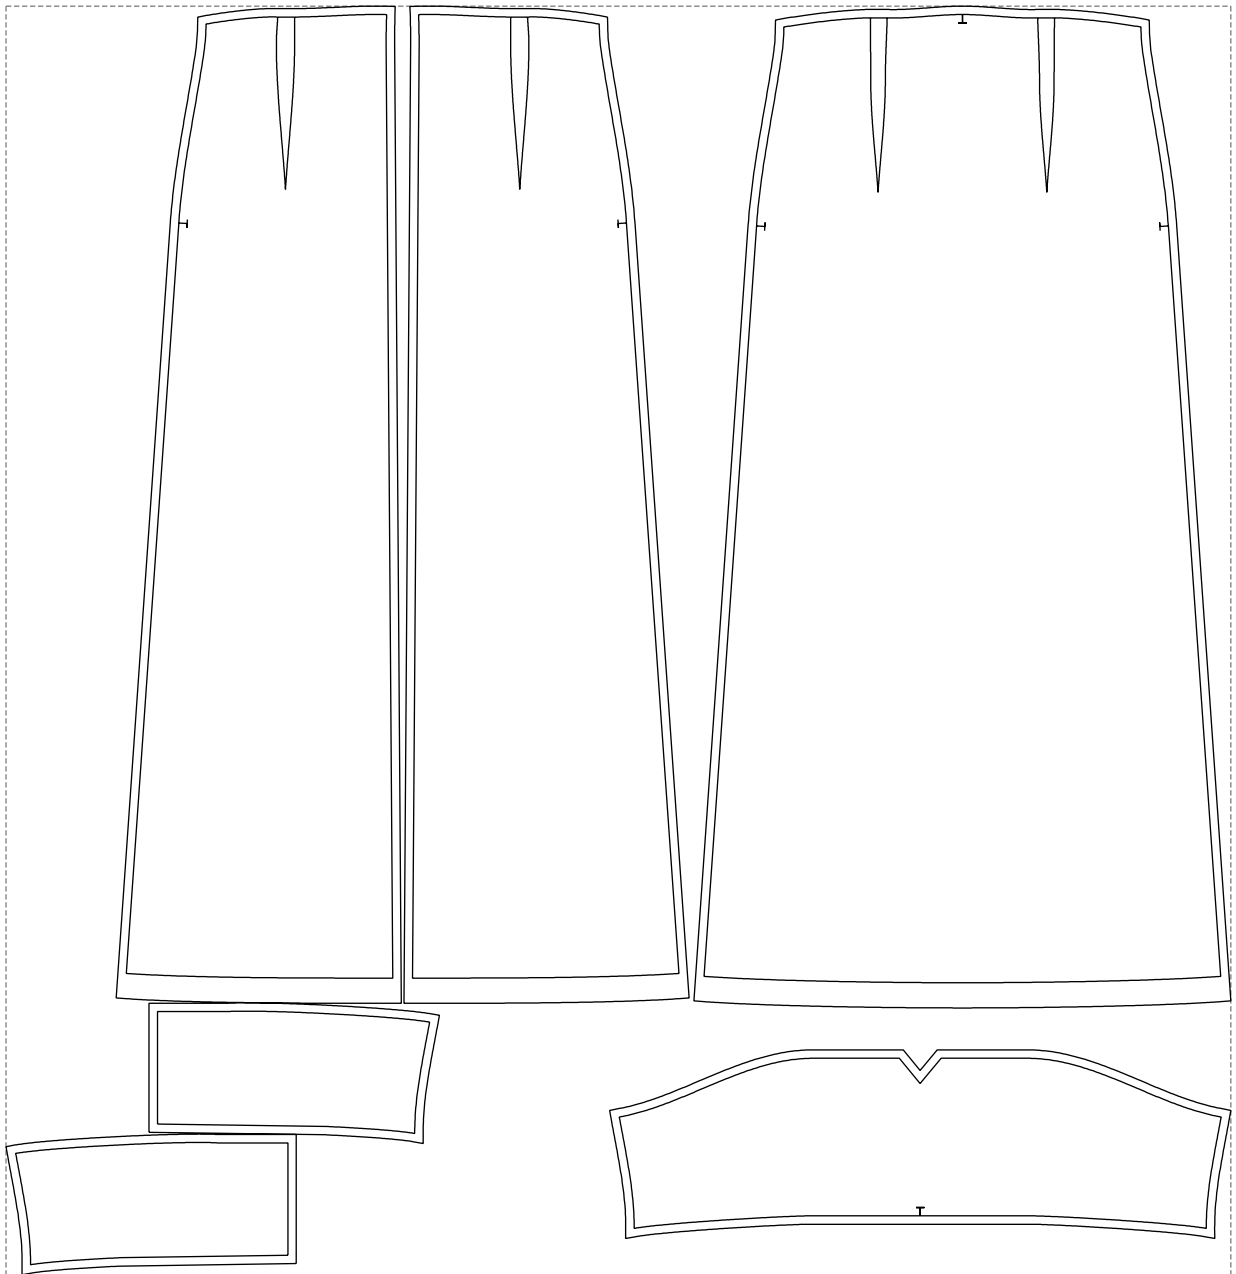

Not for print

Paper size: A4, size:1378.72 x1413.95 mm

# Example

size:1458.89 x1511.26 mm

Maneken =1 ver.0

rz\_1=170

rz\_16=88

rz\_17=75.6

rz\_18=67.6

rz\_19=96

rz\_20=94.6

---

. . . . .  
. . . . .  
. . . . .