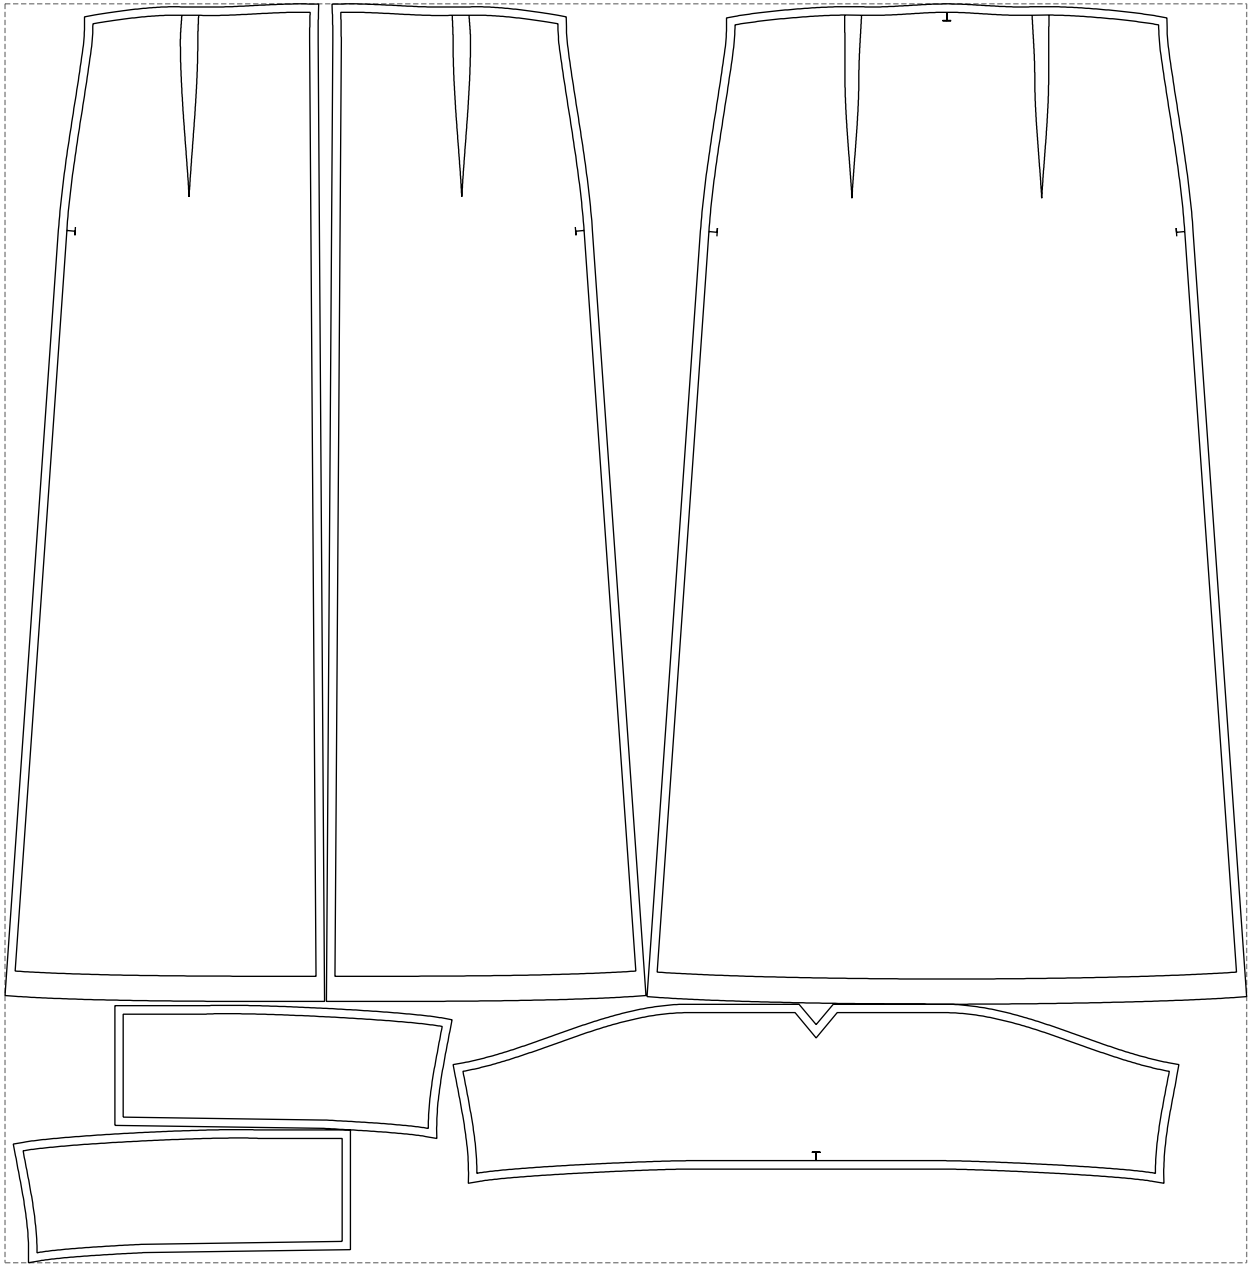

Not for print

Paper size: A4, size:1268.02 x1400.97 mm

# Example

size:1478.85 x1499.59 mm

Maneken =1 ver.0

rz\_1=170

rz\_16=104

rz\_17=88.9

rz\_18=84.4

rz\_19=112