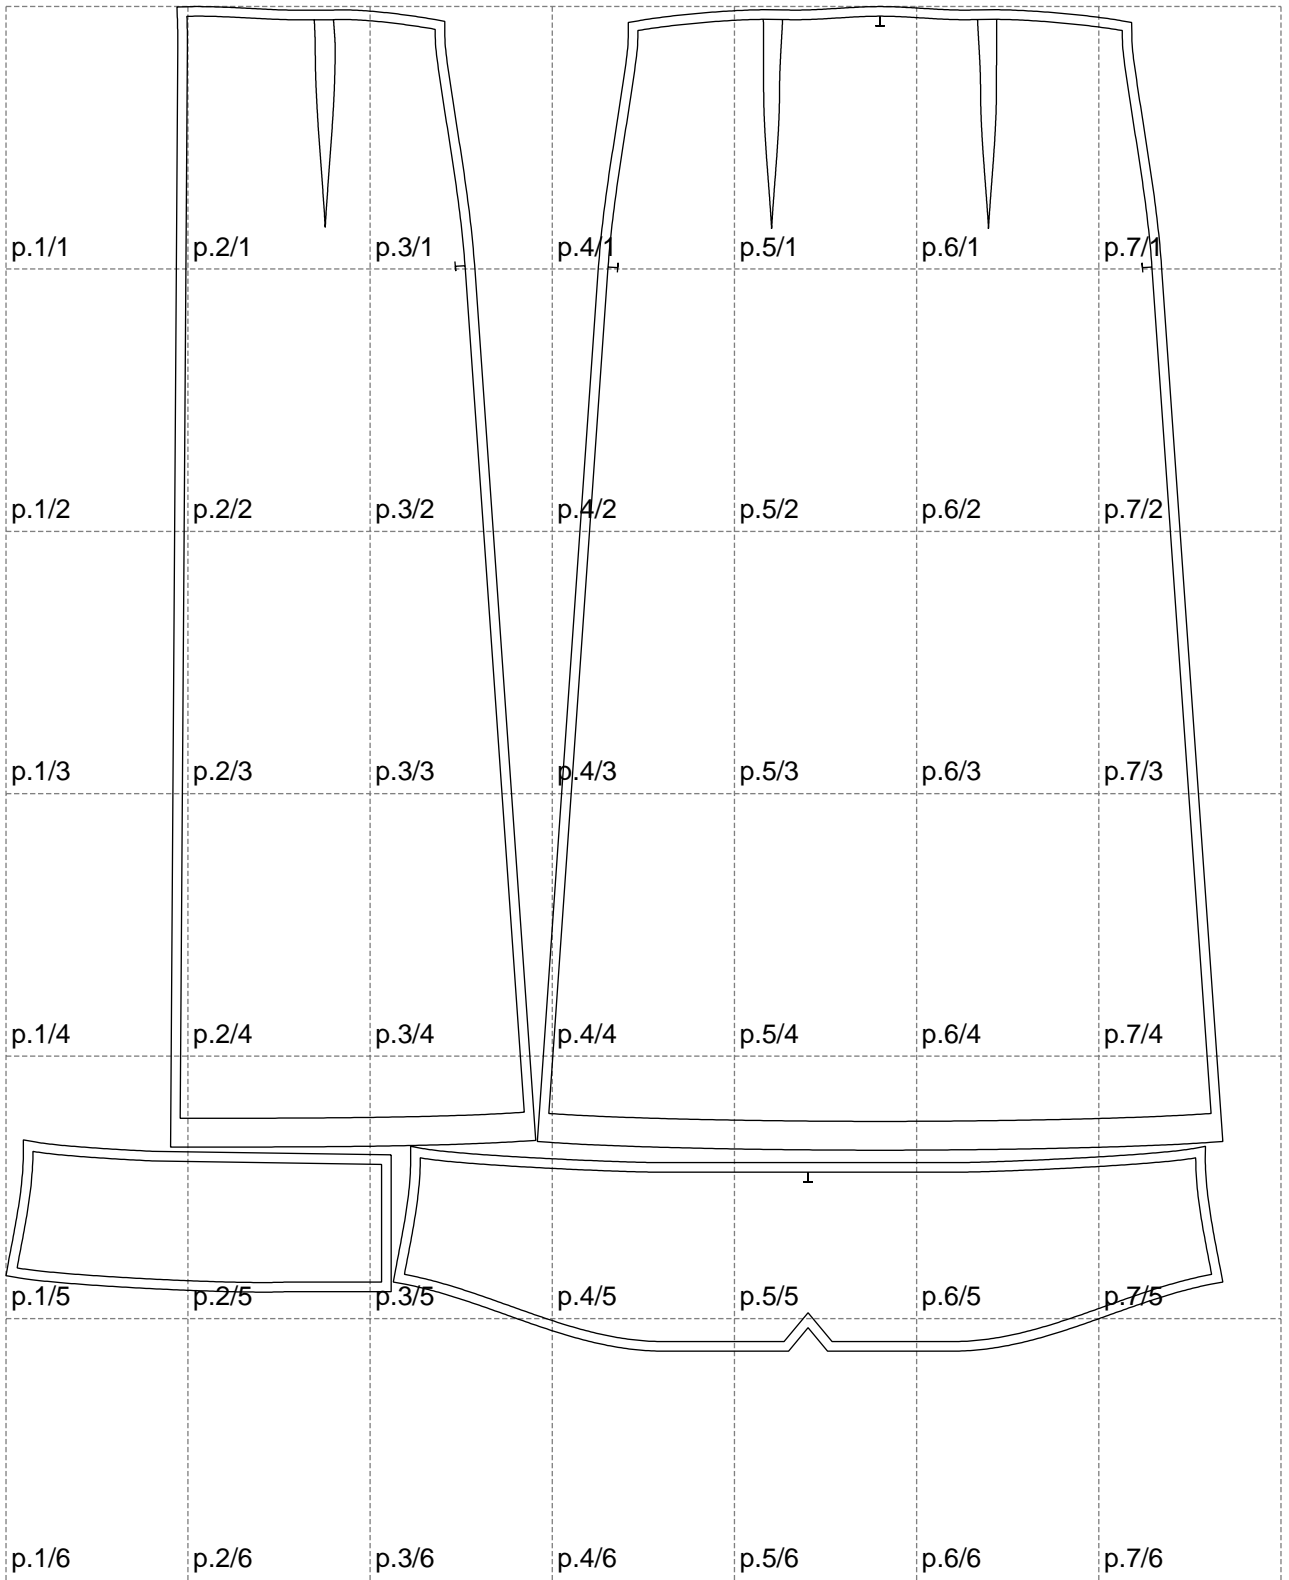

Not for print

Paper size: A4, size:1268.02 x1400.97 mm

# Example

size:1478.85 x1499.59 mm

Maneken =1 ver.0

rz\_1=170

rz\_16=104

rz\_17=88.9

rz\_18=84.4

rz\_19=112

rz\_20=109.3

---

. . . . .  
. . . . .  
. . . . .