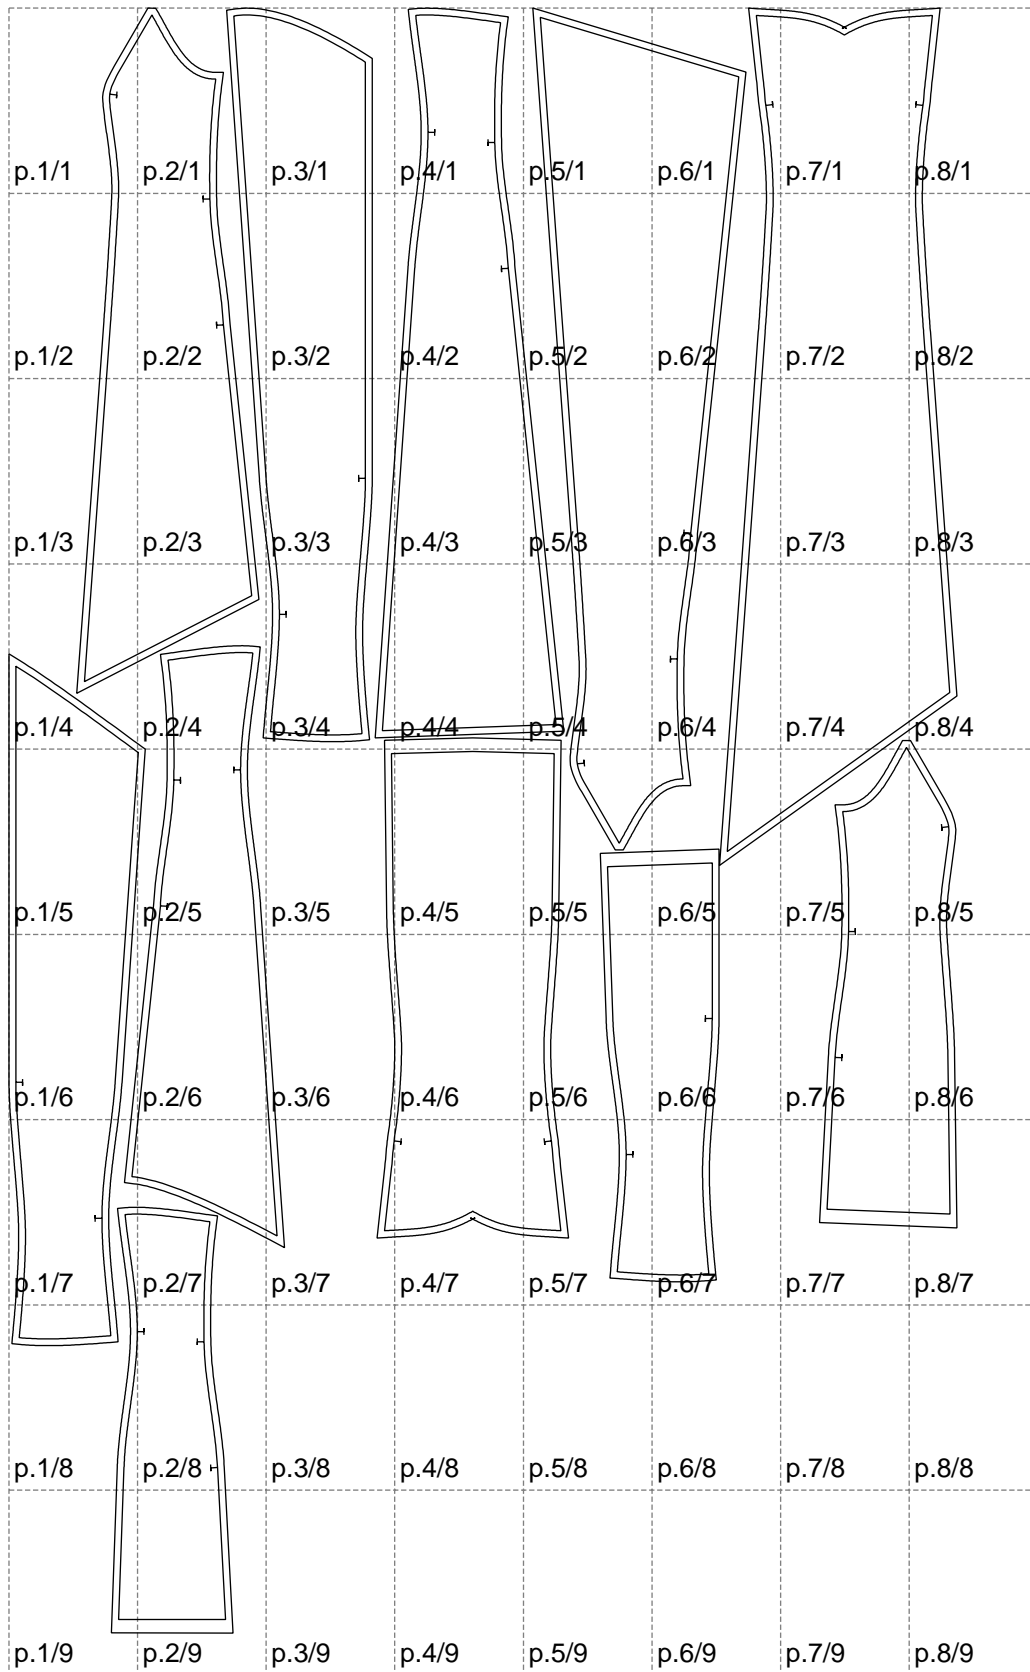

Not for print

Paper size: A4, size:1399.00 x2398.23 mm

# Example

size:1499.00 x2504.92 mm

Maneken =1 ver.0

rz\_1=170

rz\_16=104

rz\_17=88.9

rz\_18=84.4

rz\_19=112

rz\_20=109.3

---

. . . . .  
. . . . .  
. . . . .