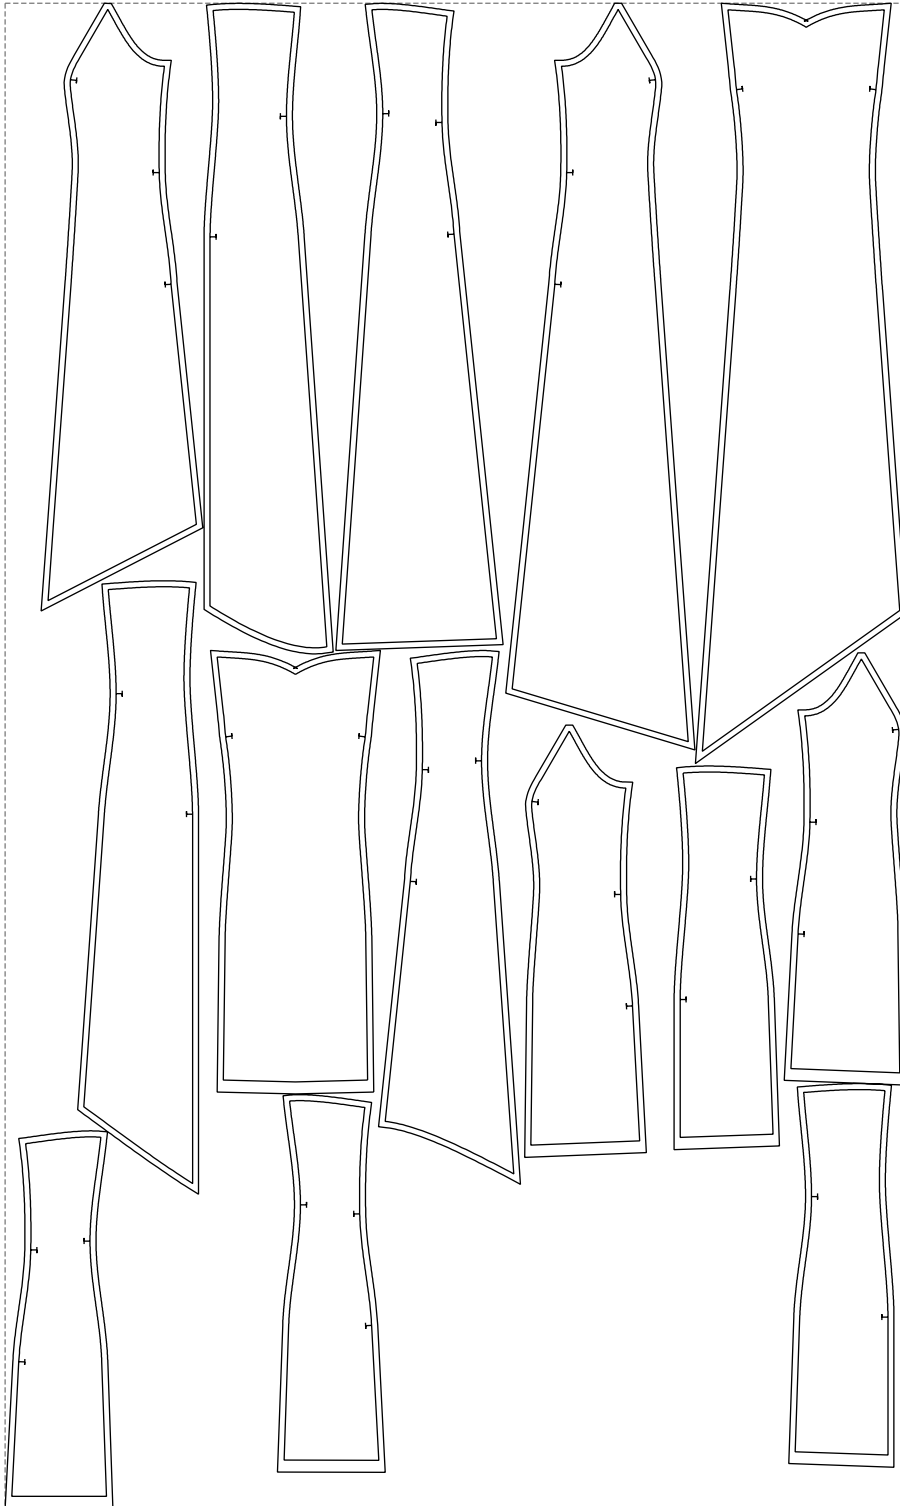

Not for print

Paper size: A4, size:1399.00 x2398.23 mm

# Example

size:1499.00 x2504.92 mm

Maneken =1 ver.0

rz\_1=170

rz\_16=104

rz\_17=88.9

rz\_18=84.4

rz\_19=112