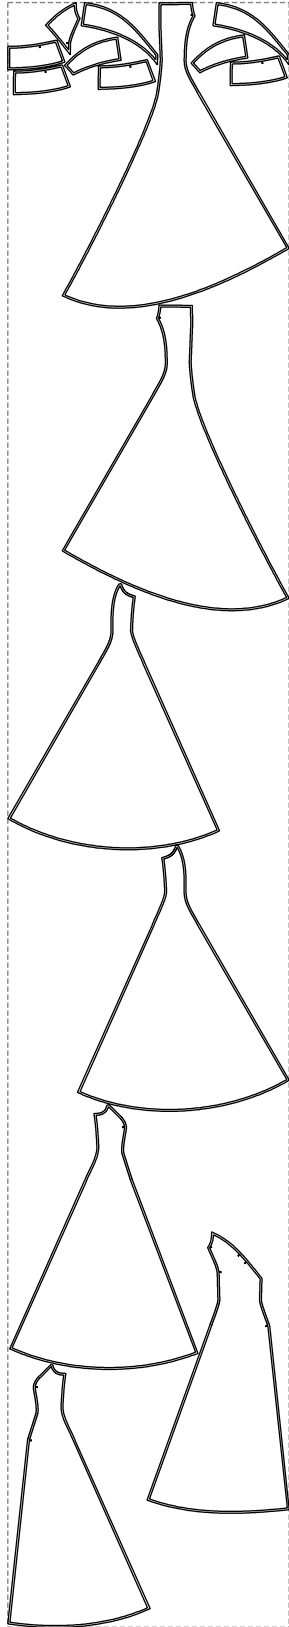

# Example

size:1499.00 x8653.86 mm

Maneken =1 ver.0

rz\_1=170

rz\_16=100

rz\_17=85.4

rz\_18=80.2

rz\_19=108

rz\_20=105.4

---

. . . . .  
. . . . .  
. . . . .