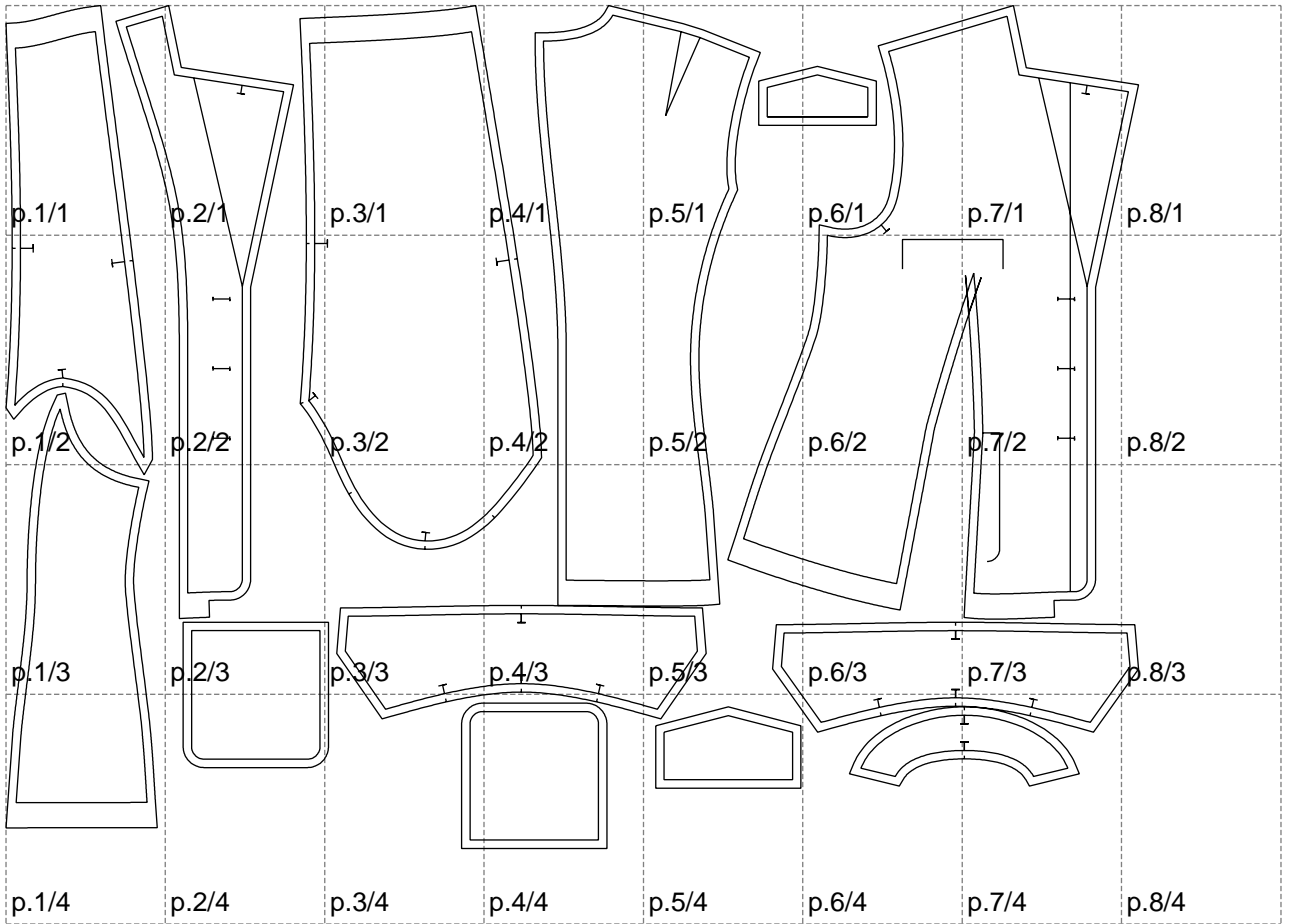

Not for print

Paper size: A4, size:1348.82 x1003.70 mm

# Example

size:1499.00 x1880.05 mm

Maneken =1 ver.0

rz\_1=170

rz\_16=104

rz\_17=88.9

rz\_18=84.4

rz\_19=112

rz\_20=109.3

---

. . . . .  
. . . . .  
. . . . .