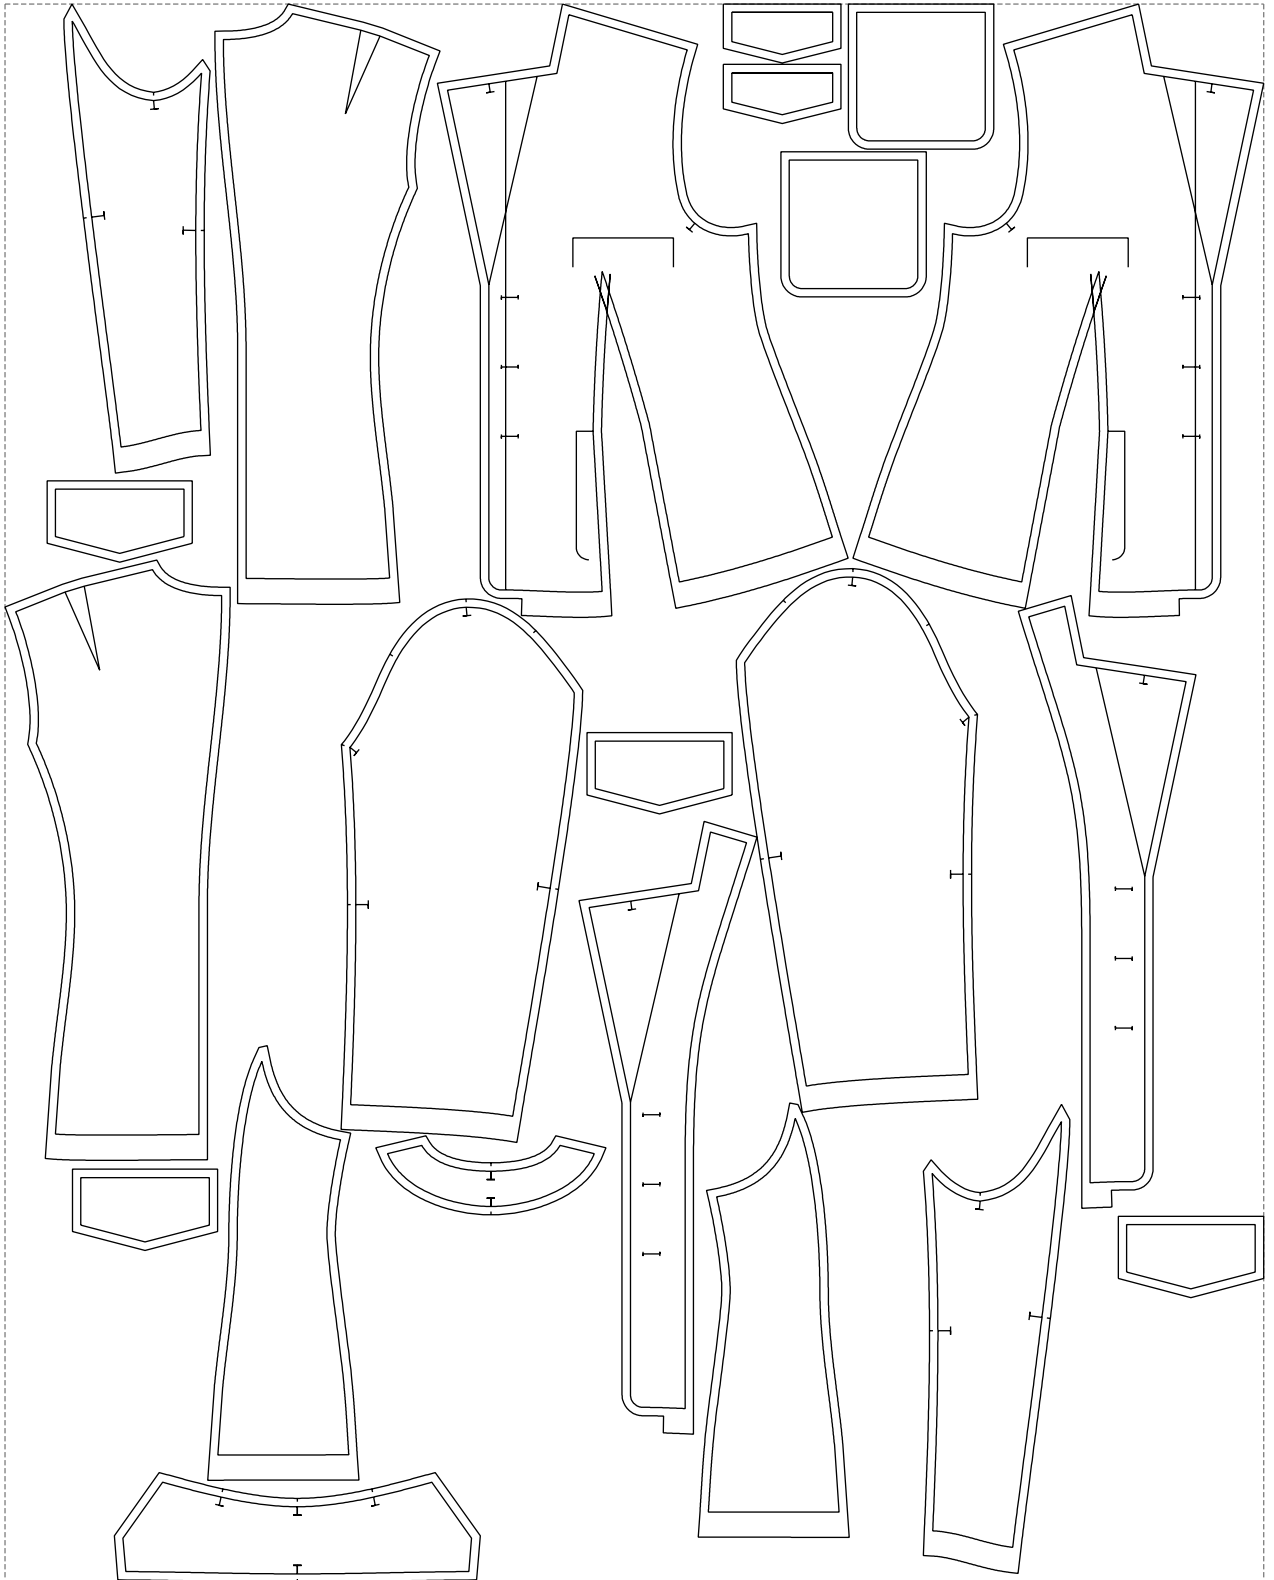

Not for print

Paper size: A4, size:1348.82 x1003.70 mm

# Example

size:1499.00 x1880.05 mm

Maneken =1 ver.0

rz\_1=170

rz\_16=104

rz\_17=88.9

rz\_18=84.4

rz\_19=112