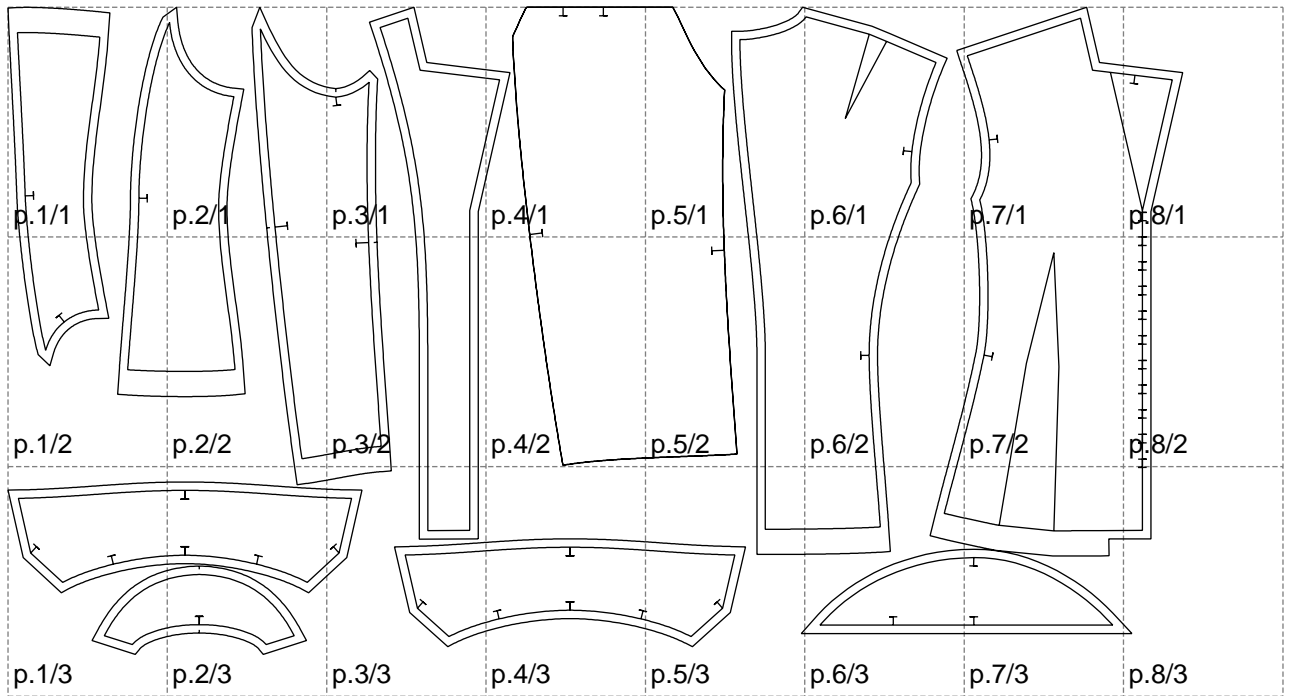

Not for print

Paper size: A4, size:1399.00 x770.47 mm

# Example

size:1499.00 x1372.28 mm

Maneken =1 ver.0

rz\_1=170

rz\_16=92

rz\_17=78.8

rz\_18=71.8

rz\_19=100

rz\_20=98.1

---

. . . . .  
. . . . .  
. . . . .