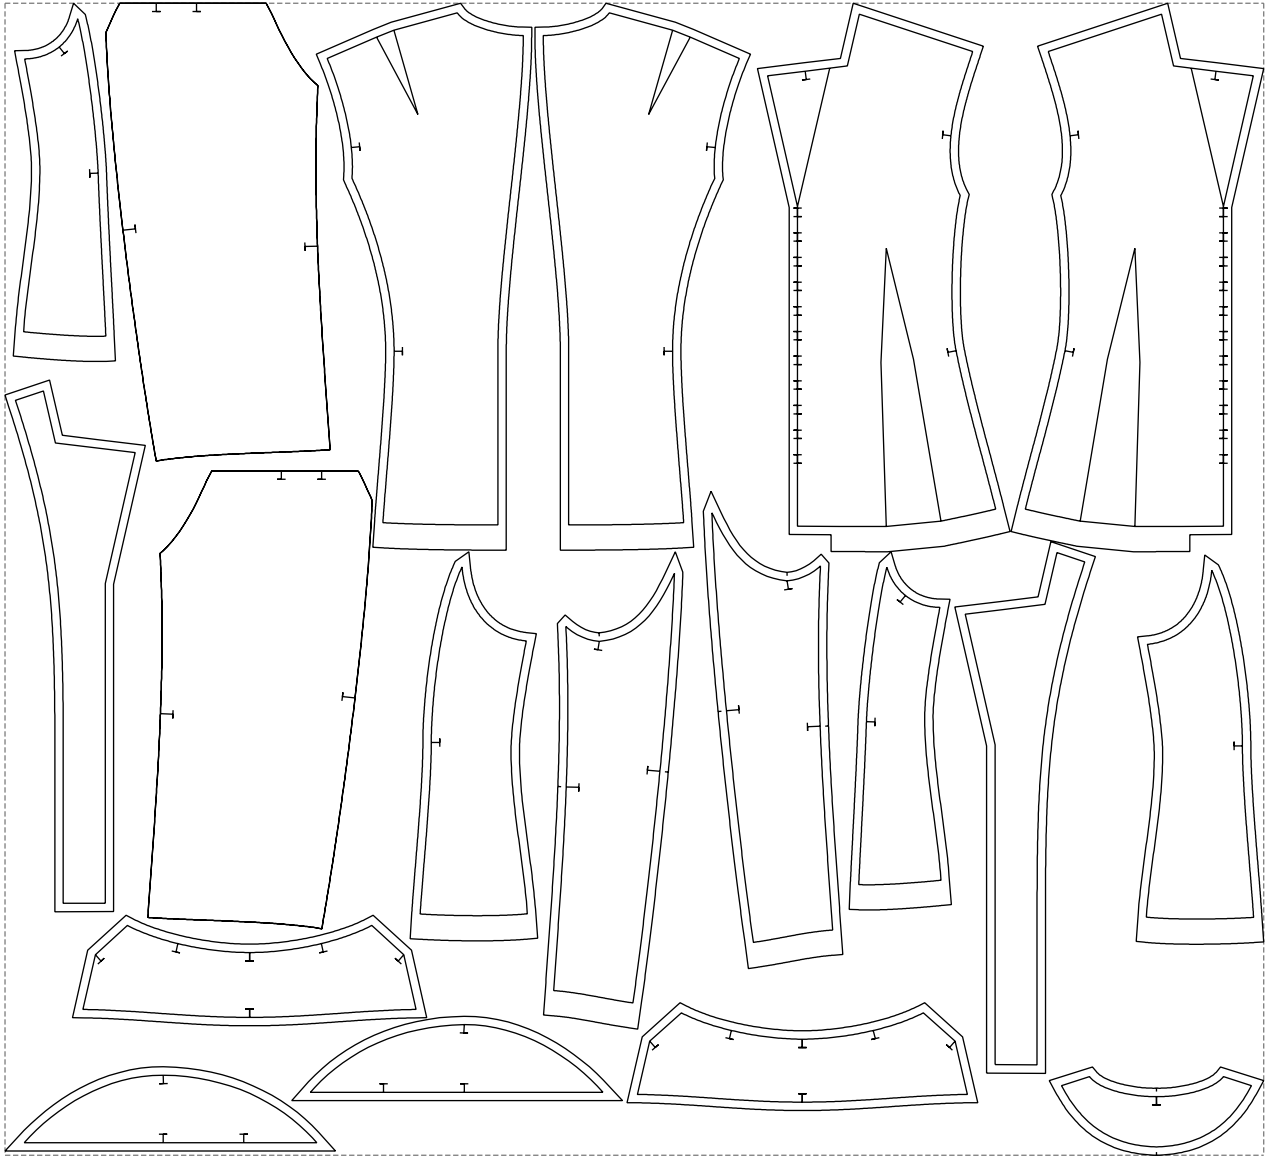

Not for print

Paper size: A4, size:1399.00 x770.47 mm

# Example

size:1499.00 x1372.28 mm

Maneken =1 ver.0

rz\_1=170

rz\_16=92

rz\_17=78.8

rz\_18=71.8

rz\_19=100

rz\_20=98.1

---

. . . . .  
. . . . .  
. . . . .