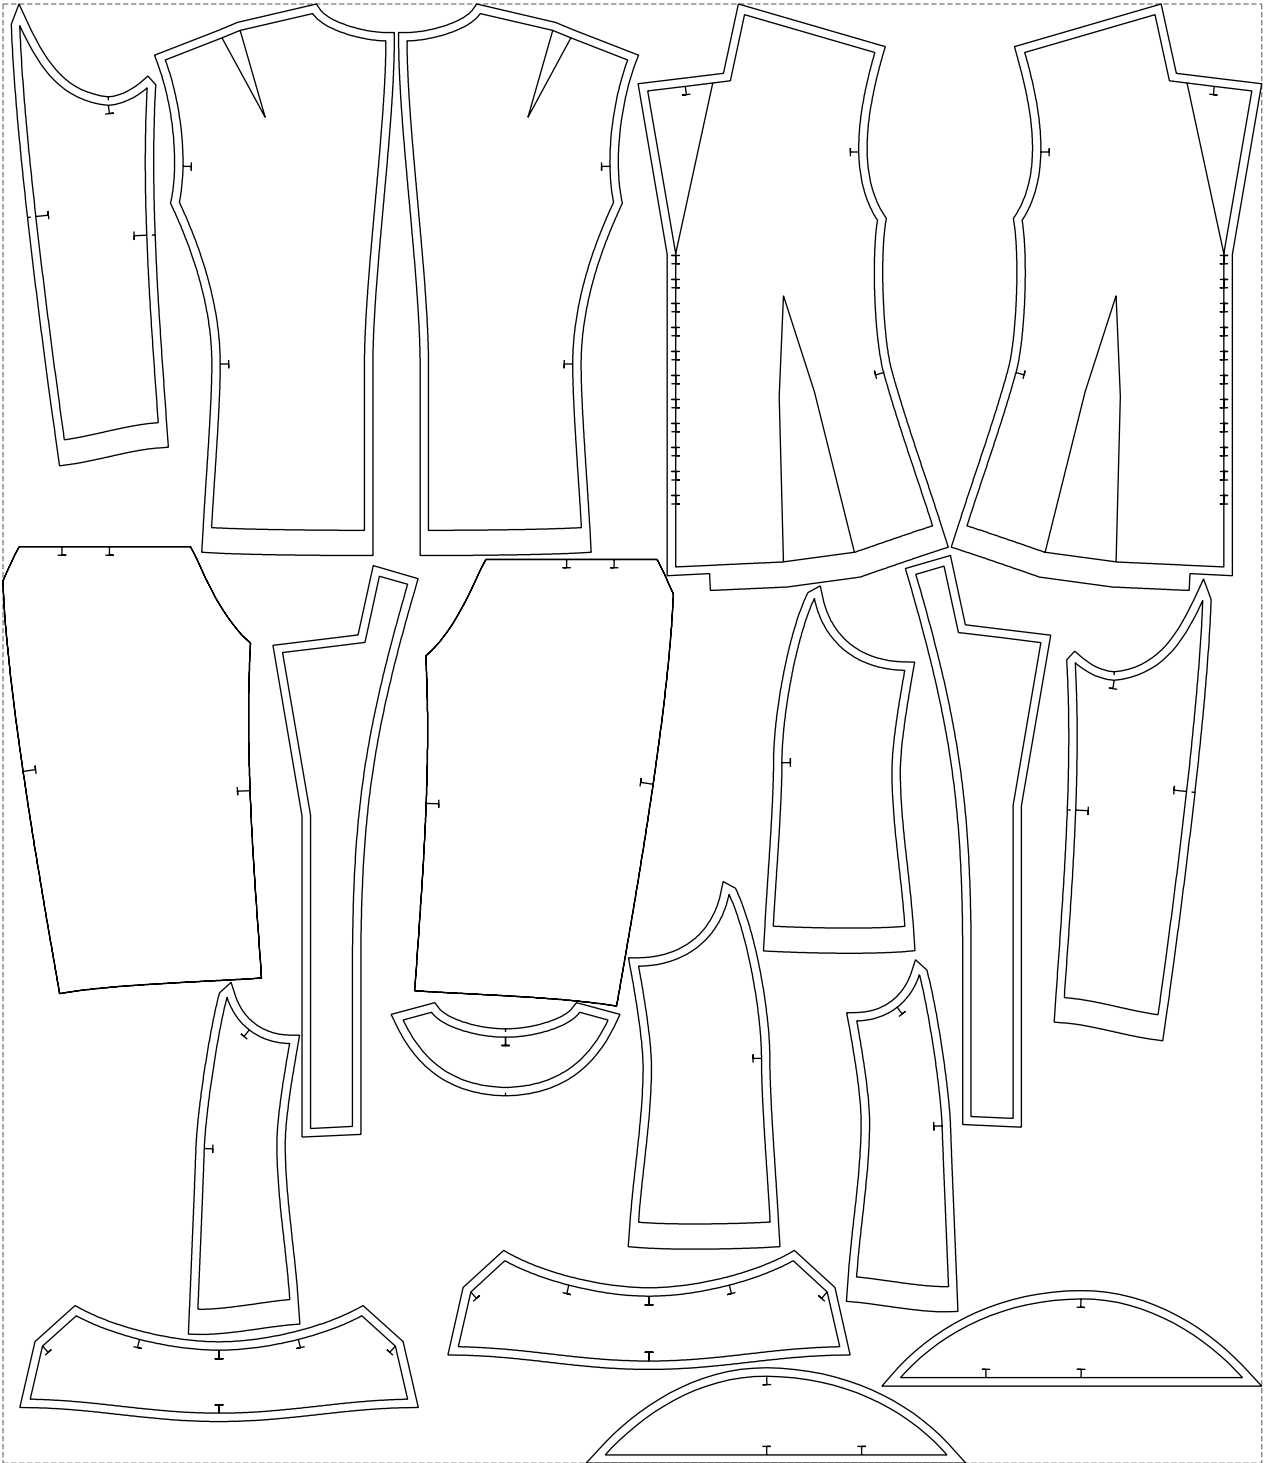

Not for print

Paper size: A4, size:1399.00 x941.28 mm

# Example

size:1499.00 x1738.22 mm

Maneken =1 ver.0

rz\_1=170

rz\_16=120

rz\_17=104

rz\_18=103.6

rz\_19=128

rz\_20=125.1

---

. . . . .  
. . . . .  
. . . . .