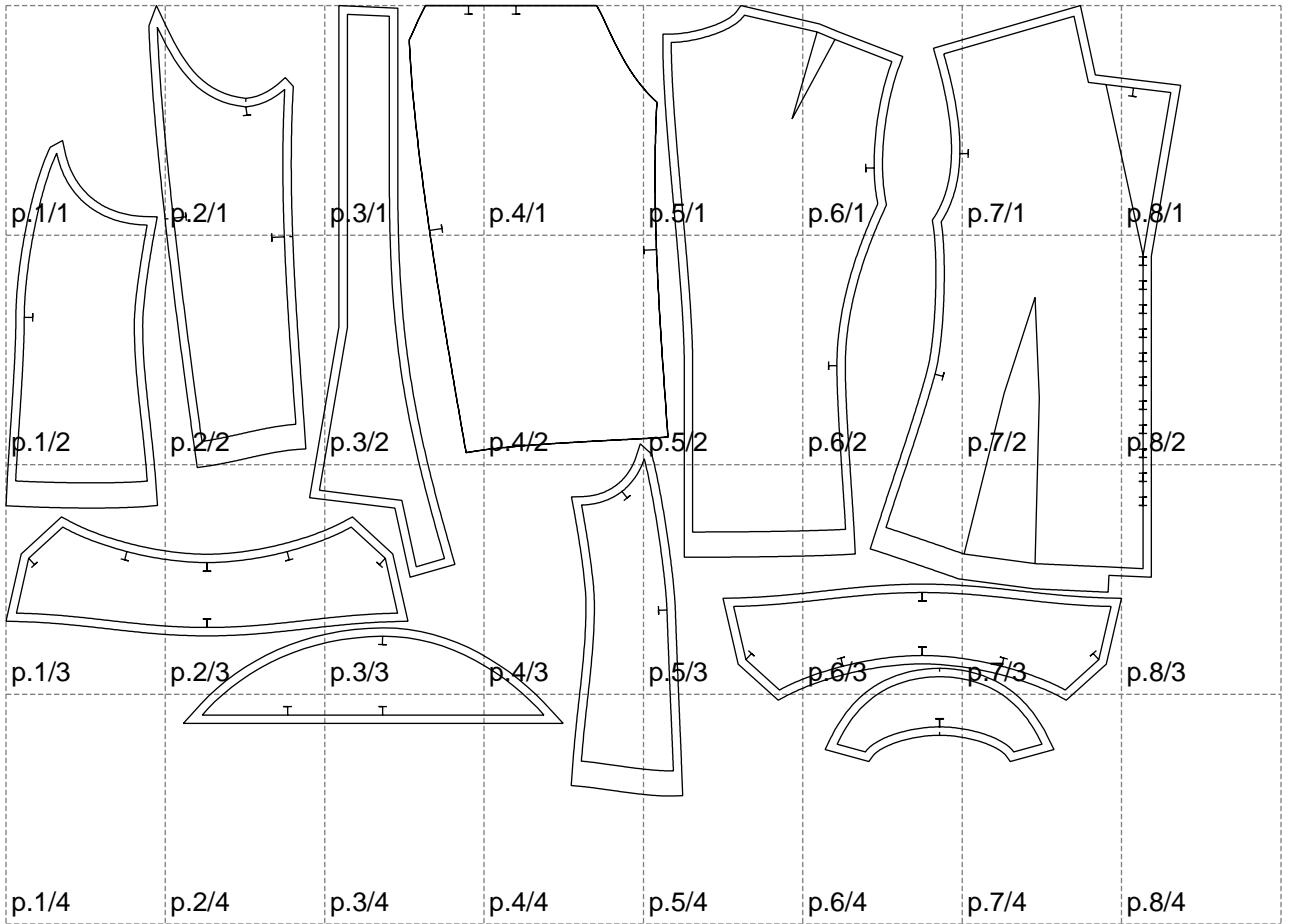

Not for print

Paper size: A4, size:1399.00 x941.28 mm

# Example

size:1499.00 x1738.22 mm

Maneken =1 ver.0

rz\_1=170

rz\_16=120

rz\_17=104

rz\_18=103.6

rz\_19=128

rz\_20=125.1

---

. . . . .  
. . . . .  
. . . . .