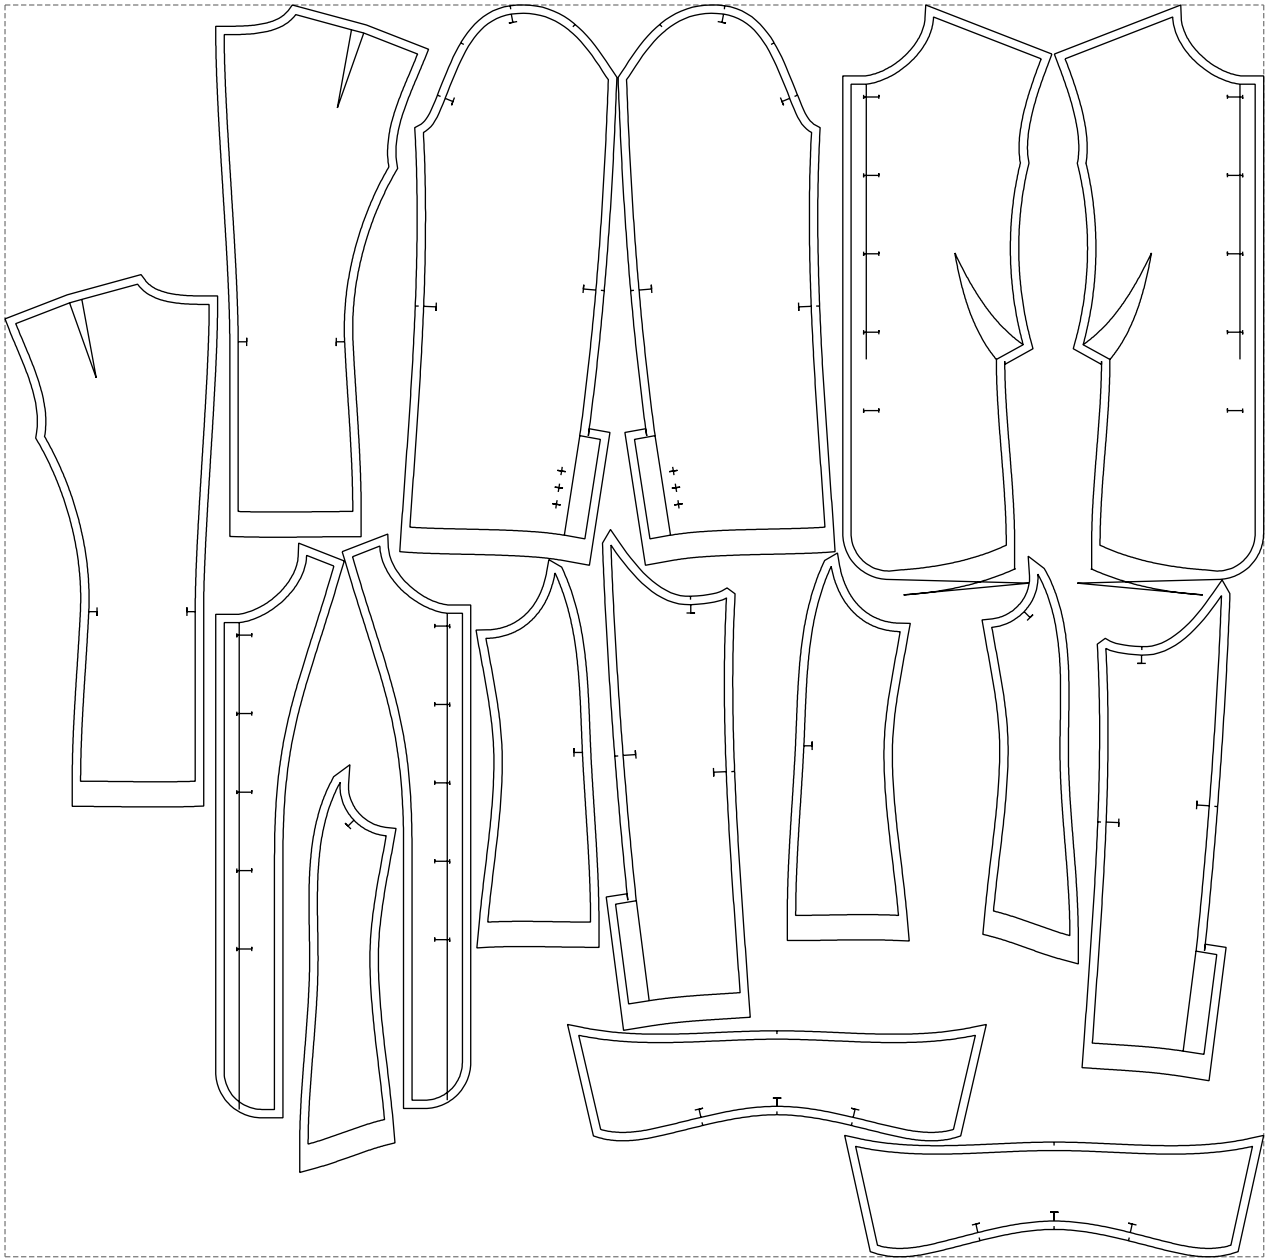

# Example

size:1499.00 x1491.25 mm

Maneken =1 ver.0

rz\_1=170

rz\_16=92

rz\_17=78.8

rz\_18=71.8

rz\_19=100