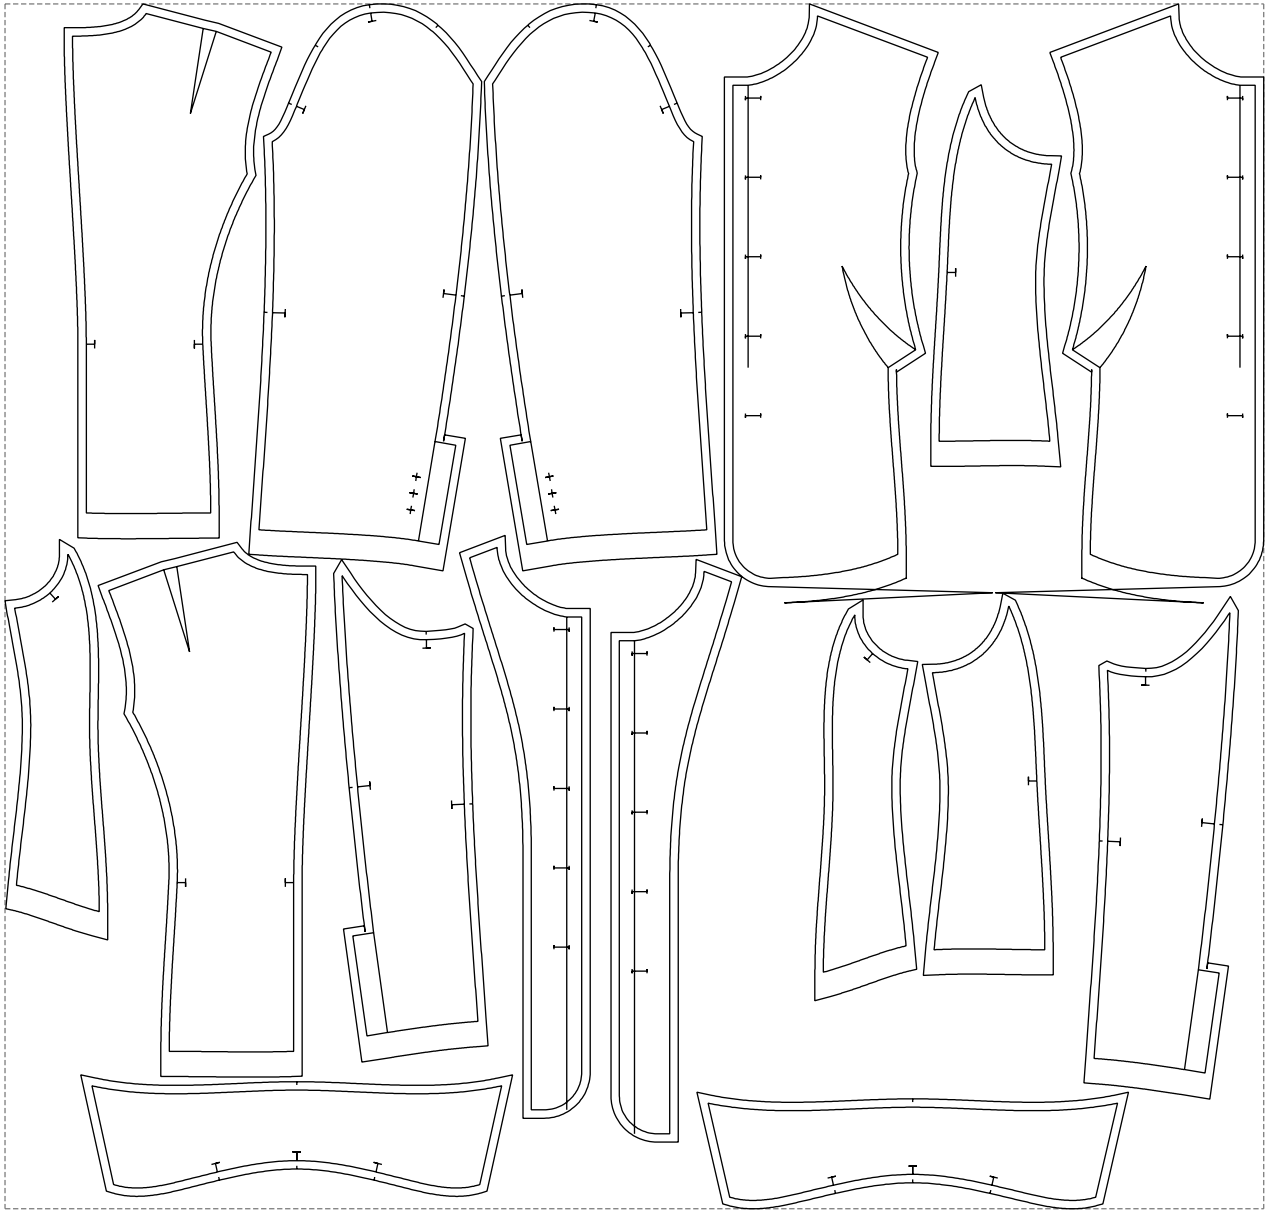

Not for print

Paper size: A4, size:1388.95 x808.66 mm

# Example

size:1499.00 x1435.25 mm

Maneken =1 ver.0

rz\_1=170

rz\_16=100

rz\_17=85.4

rz\_18=80.2

rz\_19=108

rz\_20=105.4

---

. . . . .  
. . . . .  
. . . . .