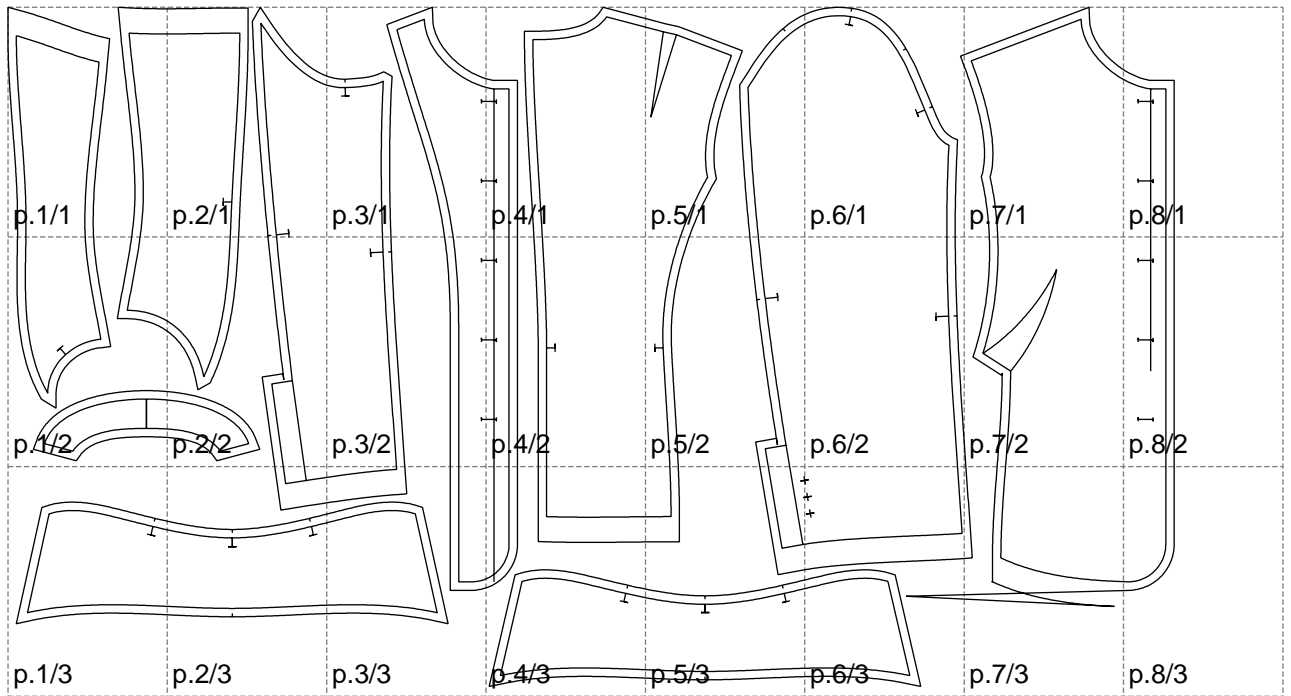

Not for print

Paper size: A4, size:1388.95 x808.66 mm

# Example

size:1499.00 x1435.25 mm

Maneken =1 ver.0

rz\_1=170

rz\_16=100

rz\_17=85.4

rz\_18=80.2

rz\_19=108

rz\_20=105.4

---

. . . . .  
. . . . .  
. . . . .