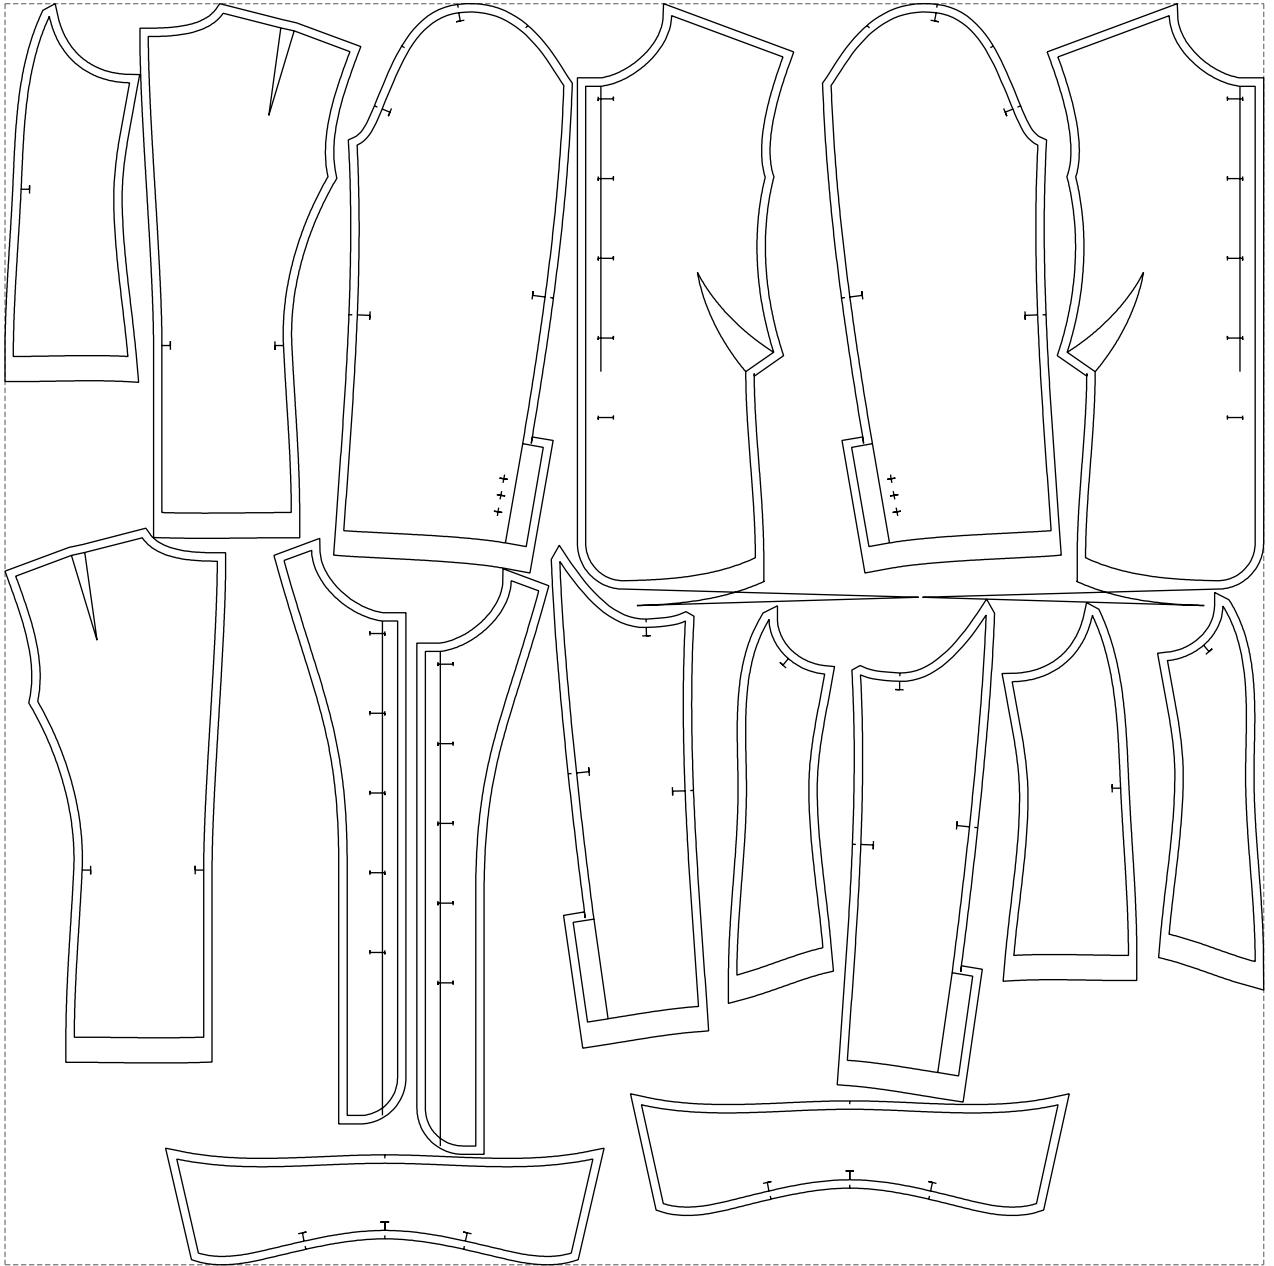

# Example

size:1499.00 x1502.30 mm

Maneken =1 ver.0

rz\_1=170

rz\_16=104

rz\_17=88.9

rz\_18=84.4

rz\_19=112