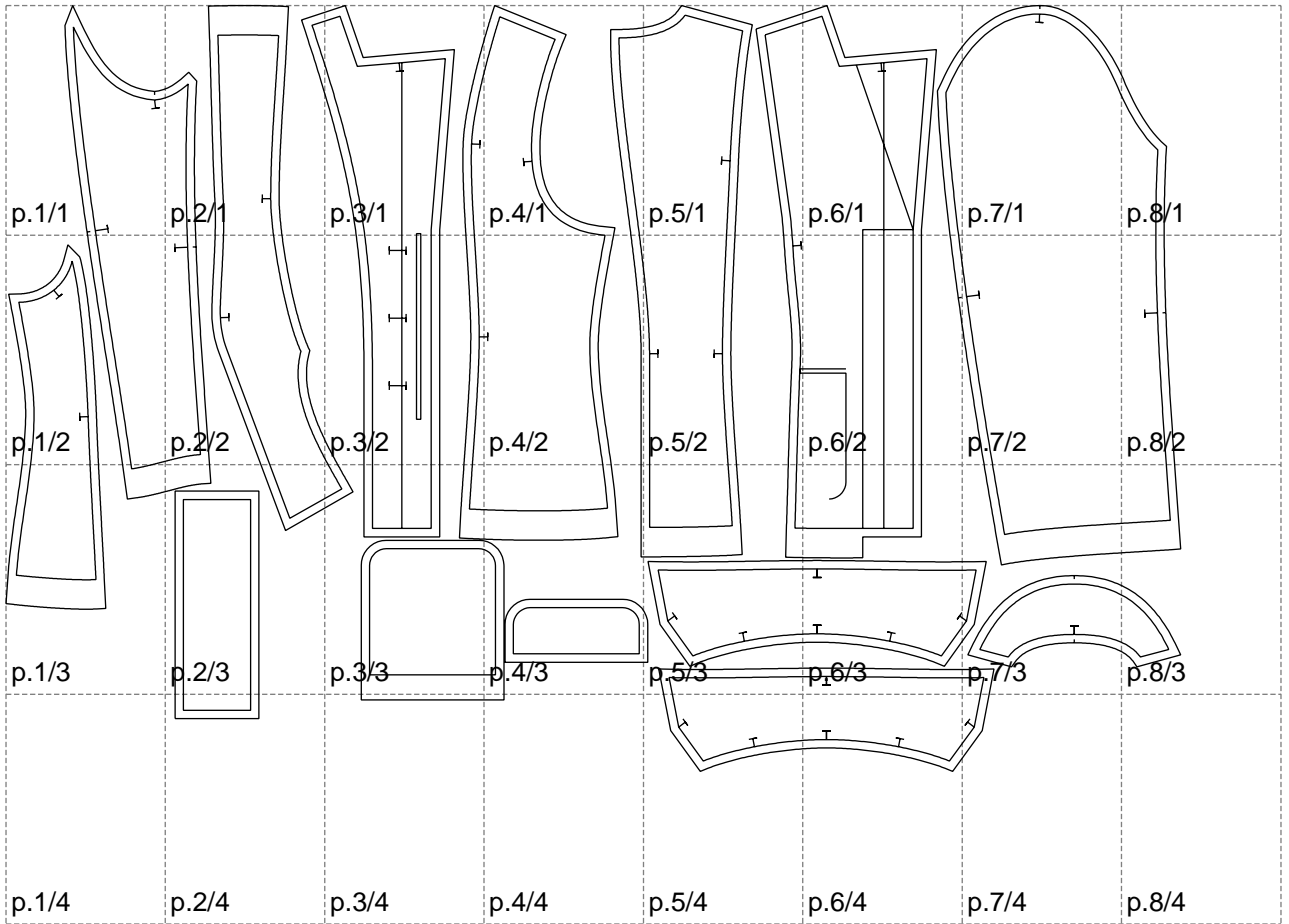

Not for print

Paper size: A4, size:1399.00 x911.82 mm

# Example

size:1499.00 x1628.97 mm

Maneken =1 ver.0

rz\_1=170

rz\_16=92

rz\_17=78.8

rz\_18=71.8

rz\_19=100

rz\_20=98.1

---

. . . . .  
. . . . .  
. . . . .