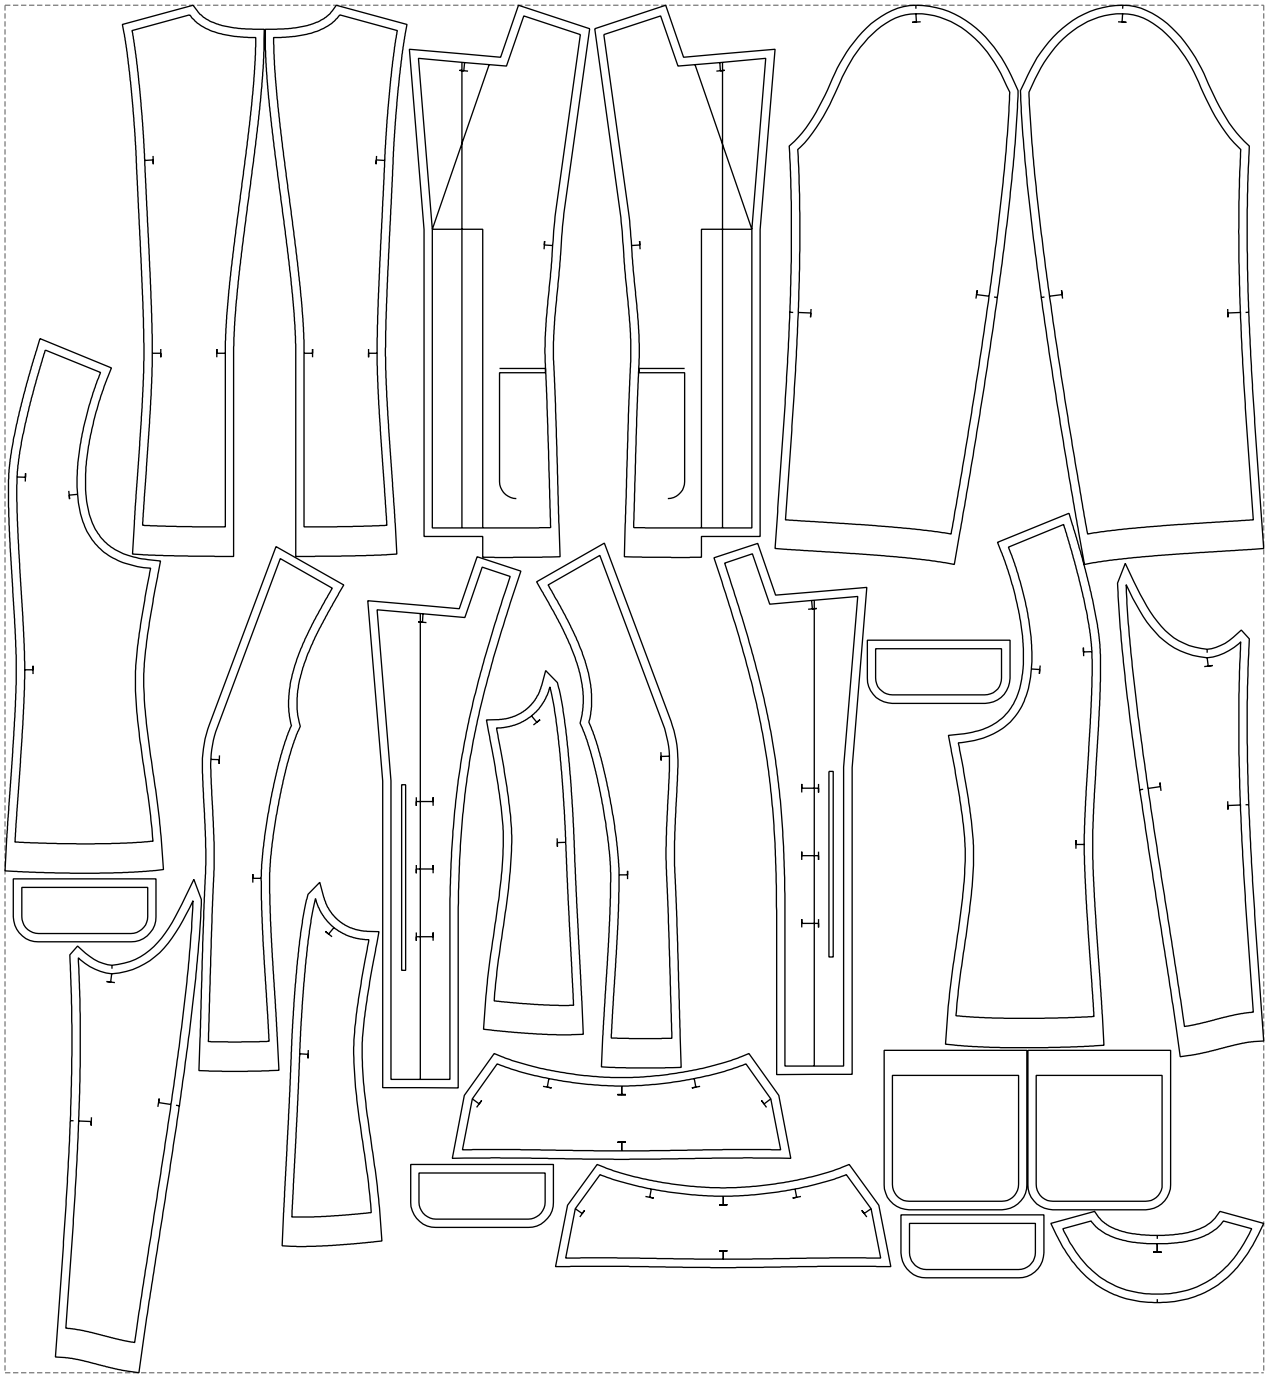

Not for print

Paper size: A4, size:1399.00 x911.82 mm

# Example

size:1499.00 x1628.97 mm

Maneken =1 ver.0

rz\_1=170

rz\_16=92

rz\_17=78.8

rz\_18=71.8

rz\_19=100