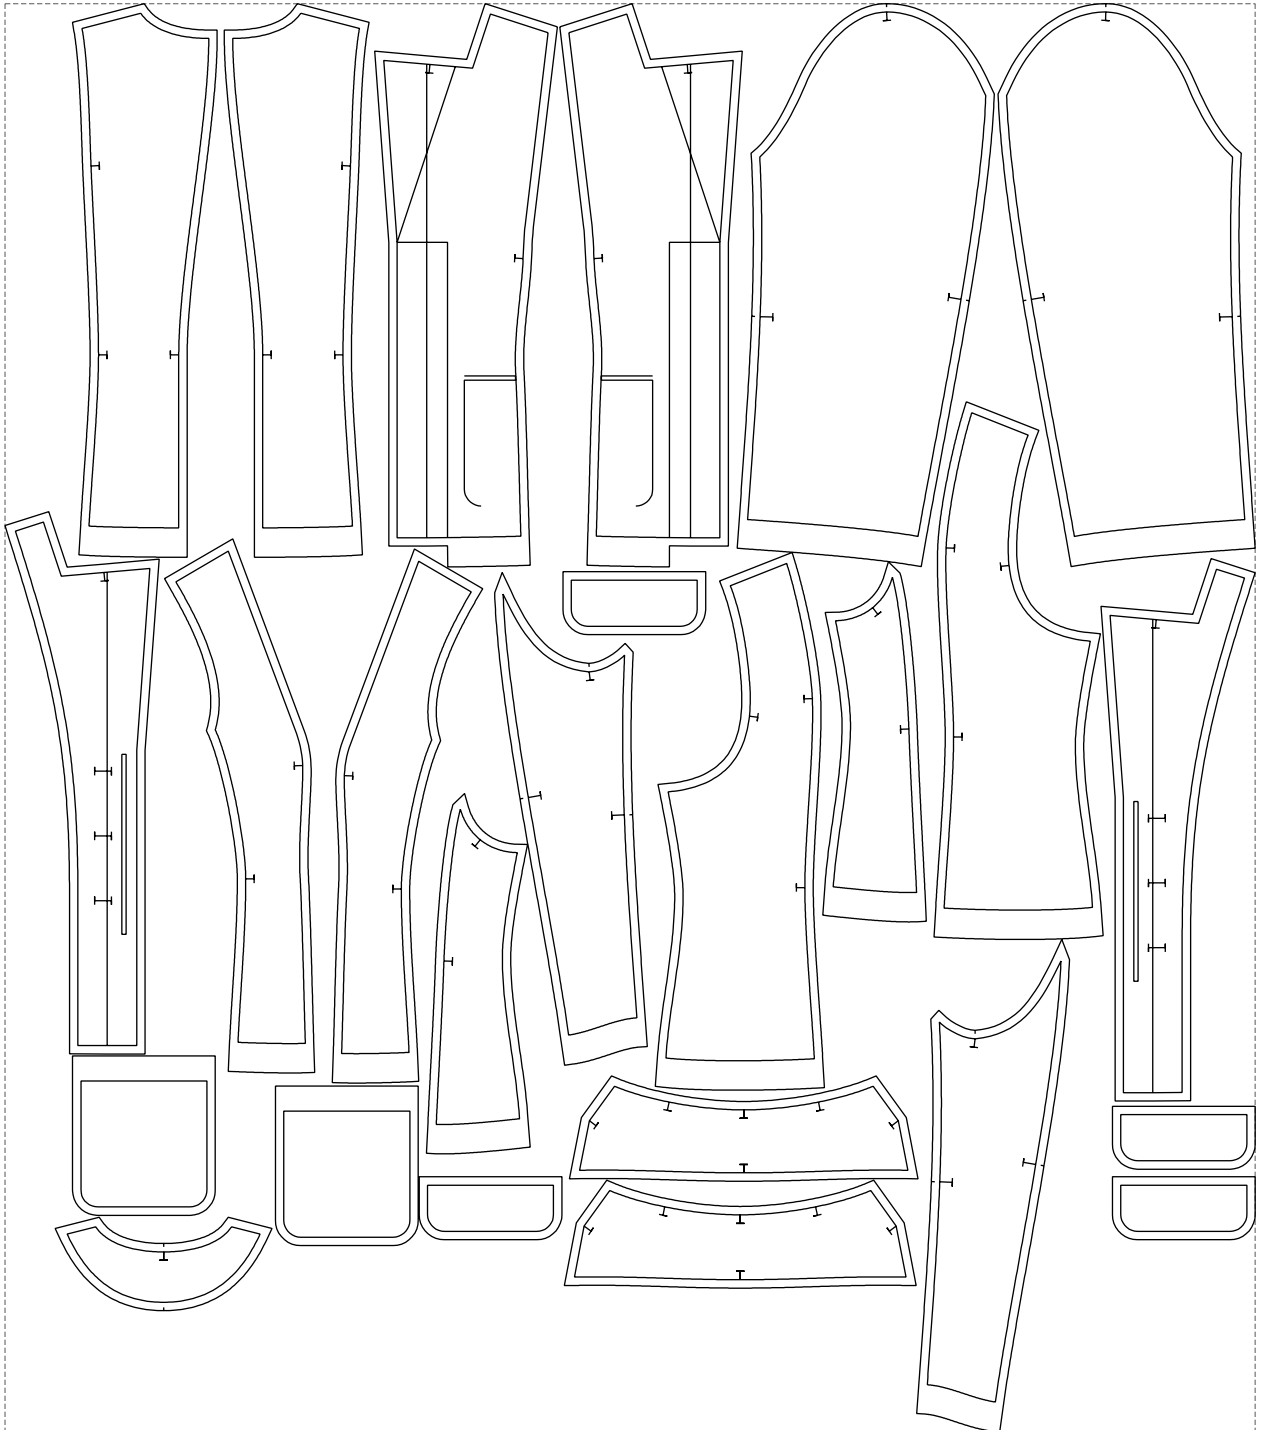

# Example

size:1488.96 x1701.77 mm

Maneken =1 ver.0

rz\_1=170

rz\_16=100

rz\_17=85.4

rz\_18=80.2

rz\_19=108