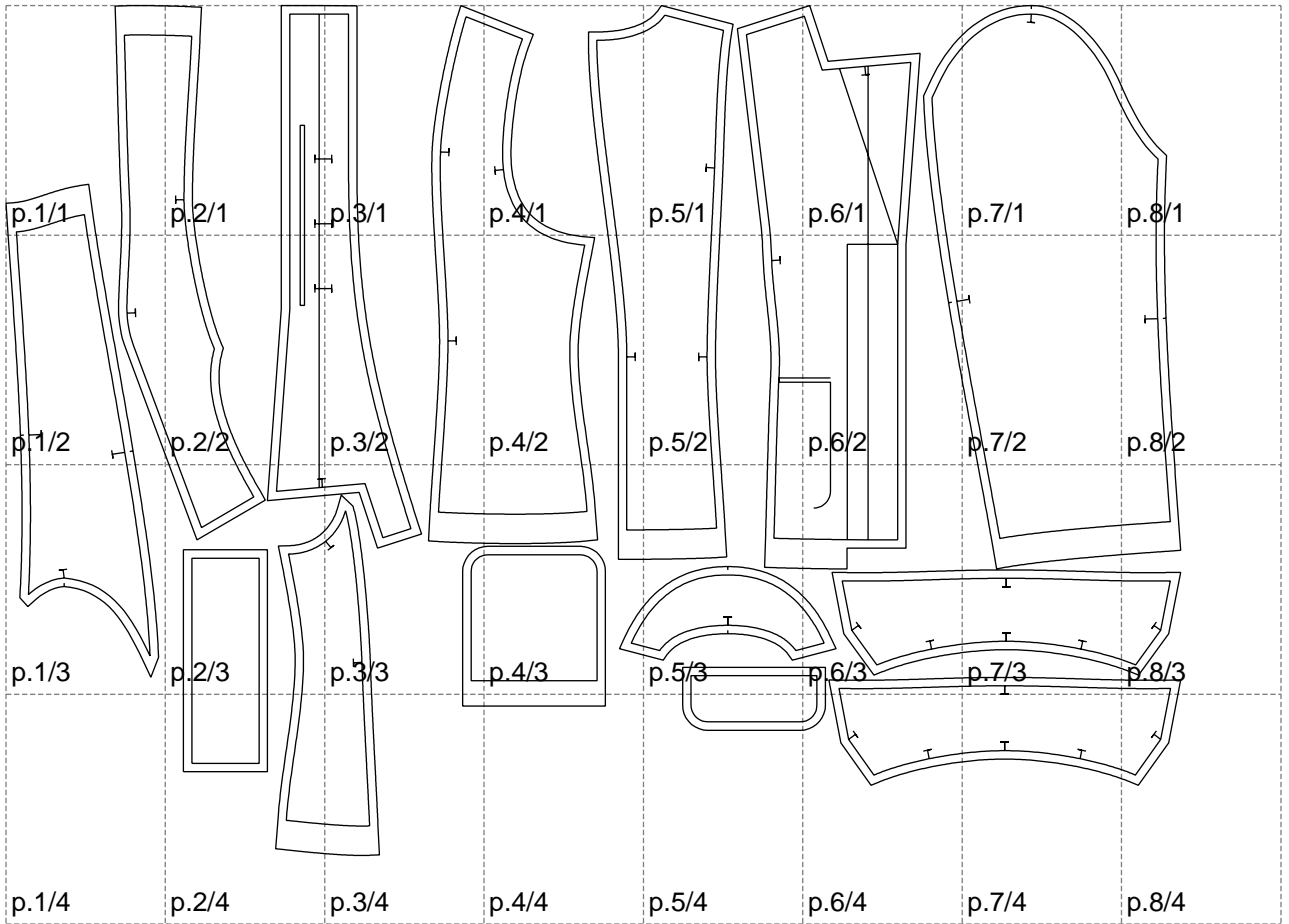

Not for print

Paper size: A4, size:1399.00 x1012.02 mm

# Example

size:1488.96 x1701.77 mm

Maneken =1 ver.0

rz\_1=170

rz\_16=100

rz\_17=85.4

rz\_18=80.2

rz\_19=108

rz\_20=105.4

---

. . . . .  
. . . . .  
. . . . .