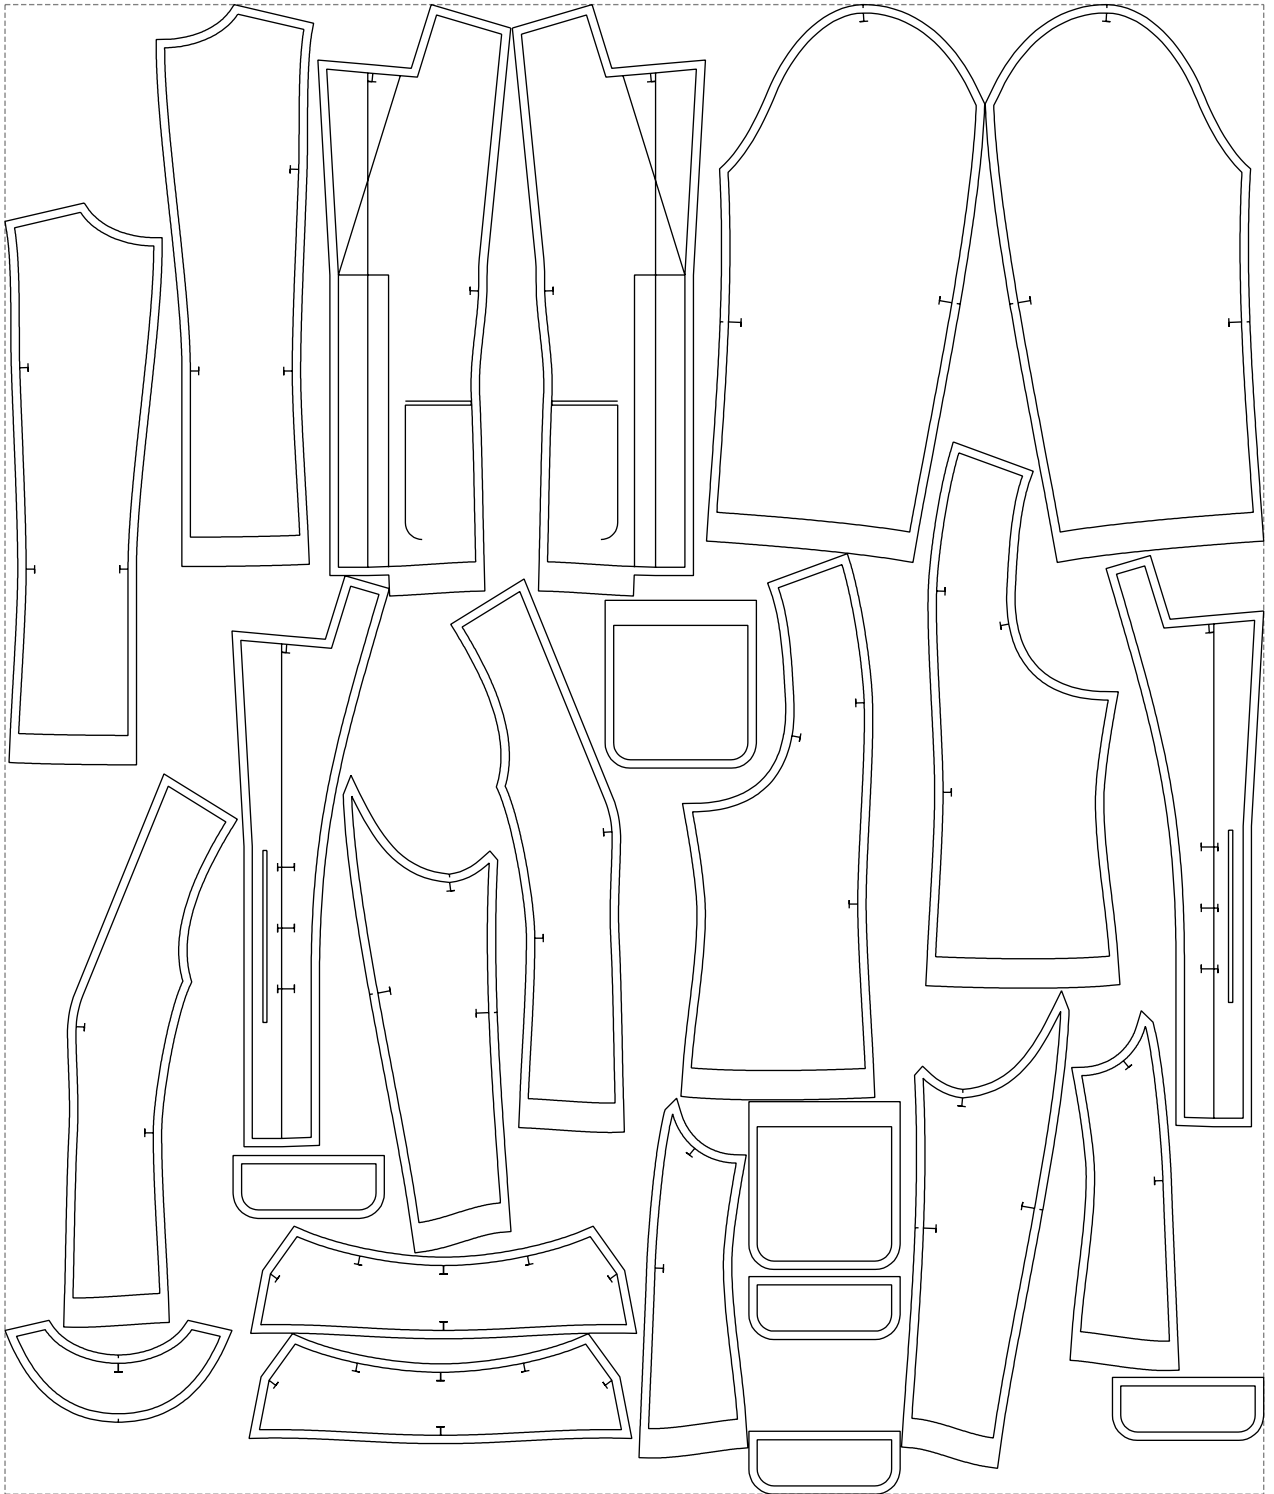

# Example

size:1499.00 x1774.42 mm

Maneken =1 ver.0

rz\_1=170

rz\_16=120

rz\_17=104

rz\_18=103.6

rz\_19=128