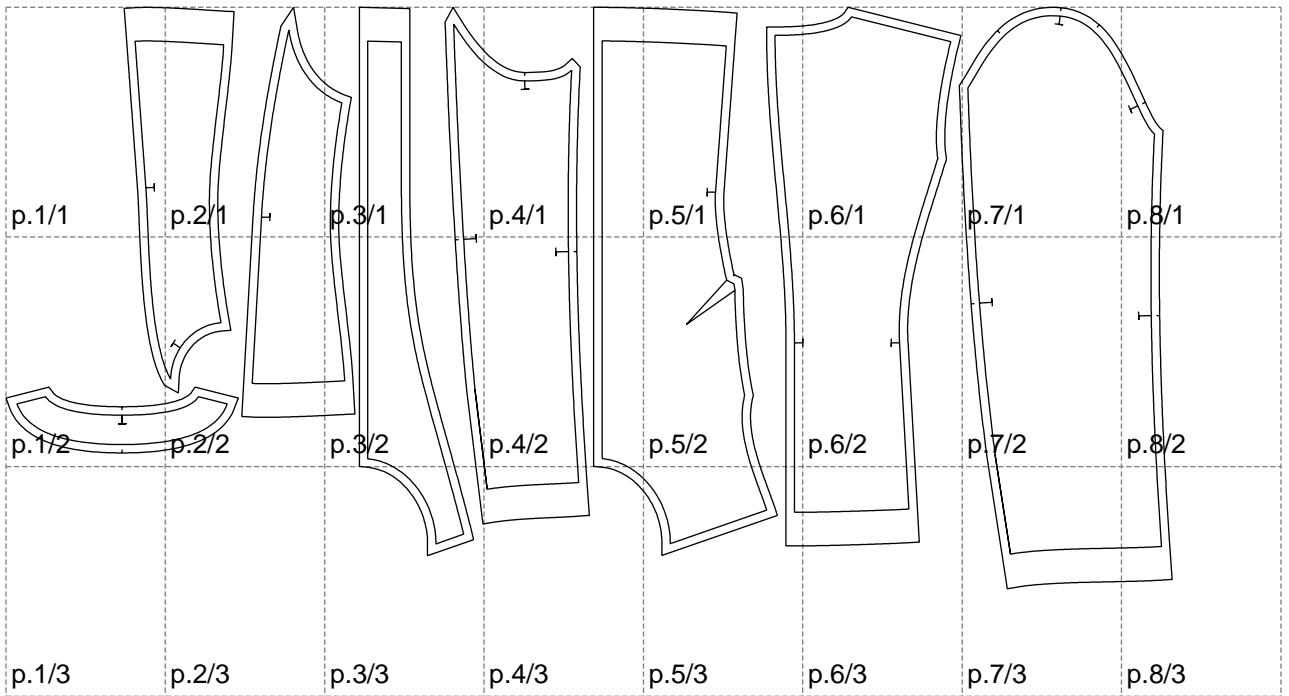

Not for print

Paper size: A4, size:1388.98 x692.37 mm

# Example

size:1499.00 x1301.41 mm

Maneken =1 ver.0

rz\_1=170

rz\_16=88

rz\_17=75.6

rz\_18=67.6

rz\_19=96

rz\_20=94.6

---

. . . . .  
. . . . .  
. . . . .