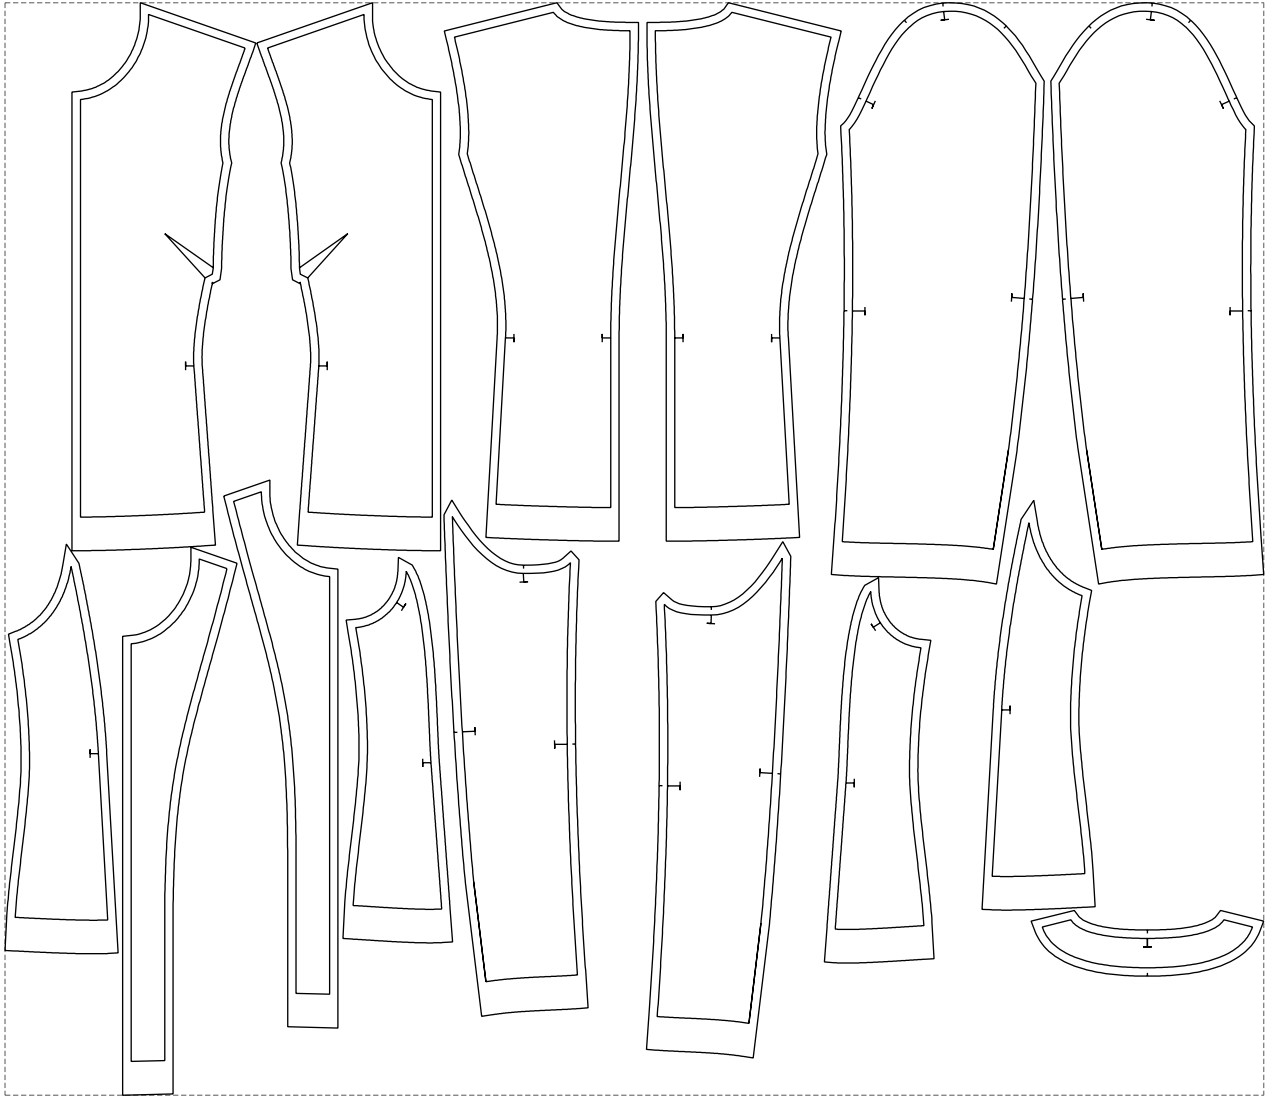

# Example

size:1499.00 x1301.41 mm

Maneken =1 ver.0

rz\_1=170

rz\_16=88

rz\_17=75.6

rz\_18=67.6

rz\_19=96