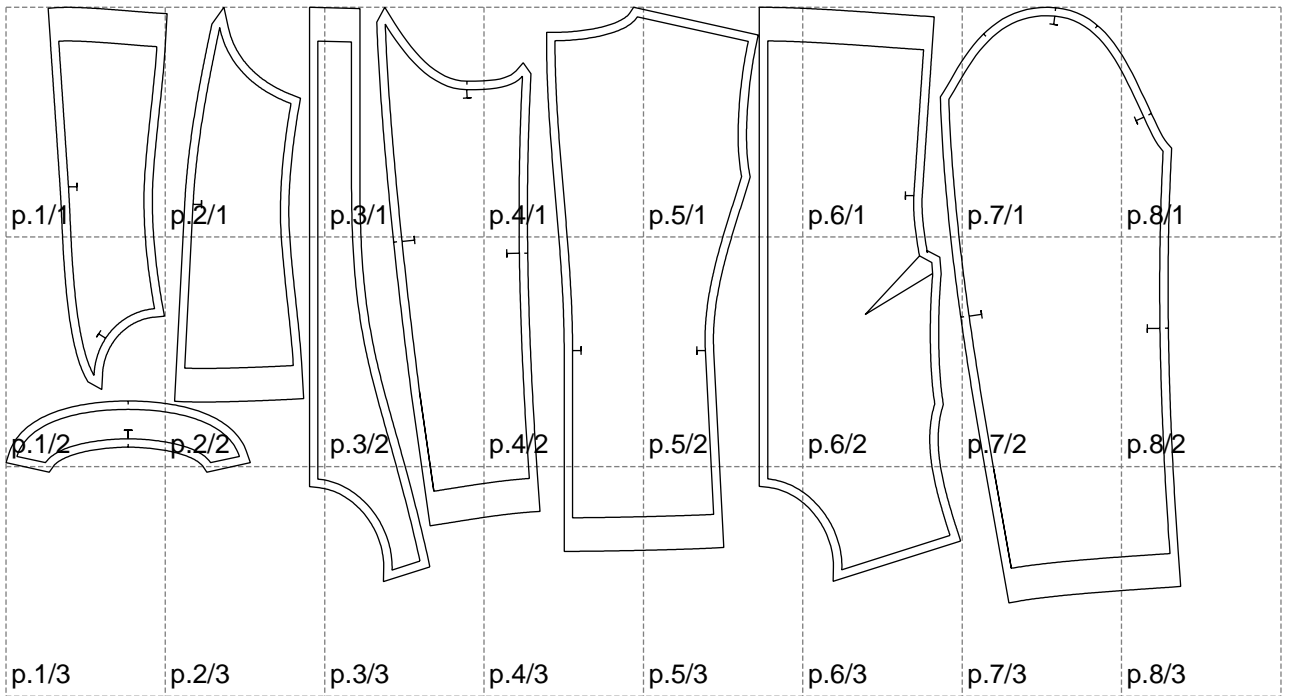

Not for print

Paper size: A4, size:1399.00 x709.09 mm

# Example

size:1488.94 x1376.79 mm

Maneken =1 ver.0

rz\_1=170

rz\_16=108

rz\_17=92.5

rz\_18=89.2

rz\_19=116

rz\_20=113

---

. . . . .  
. . . . .  
. . . . .