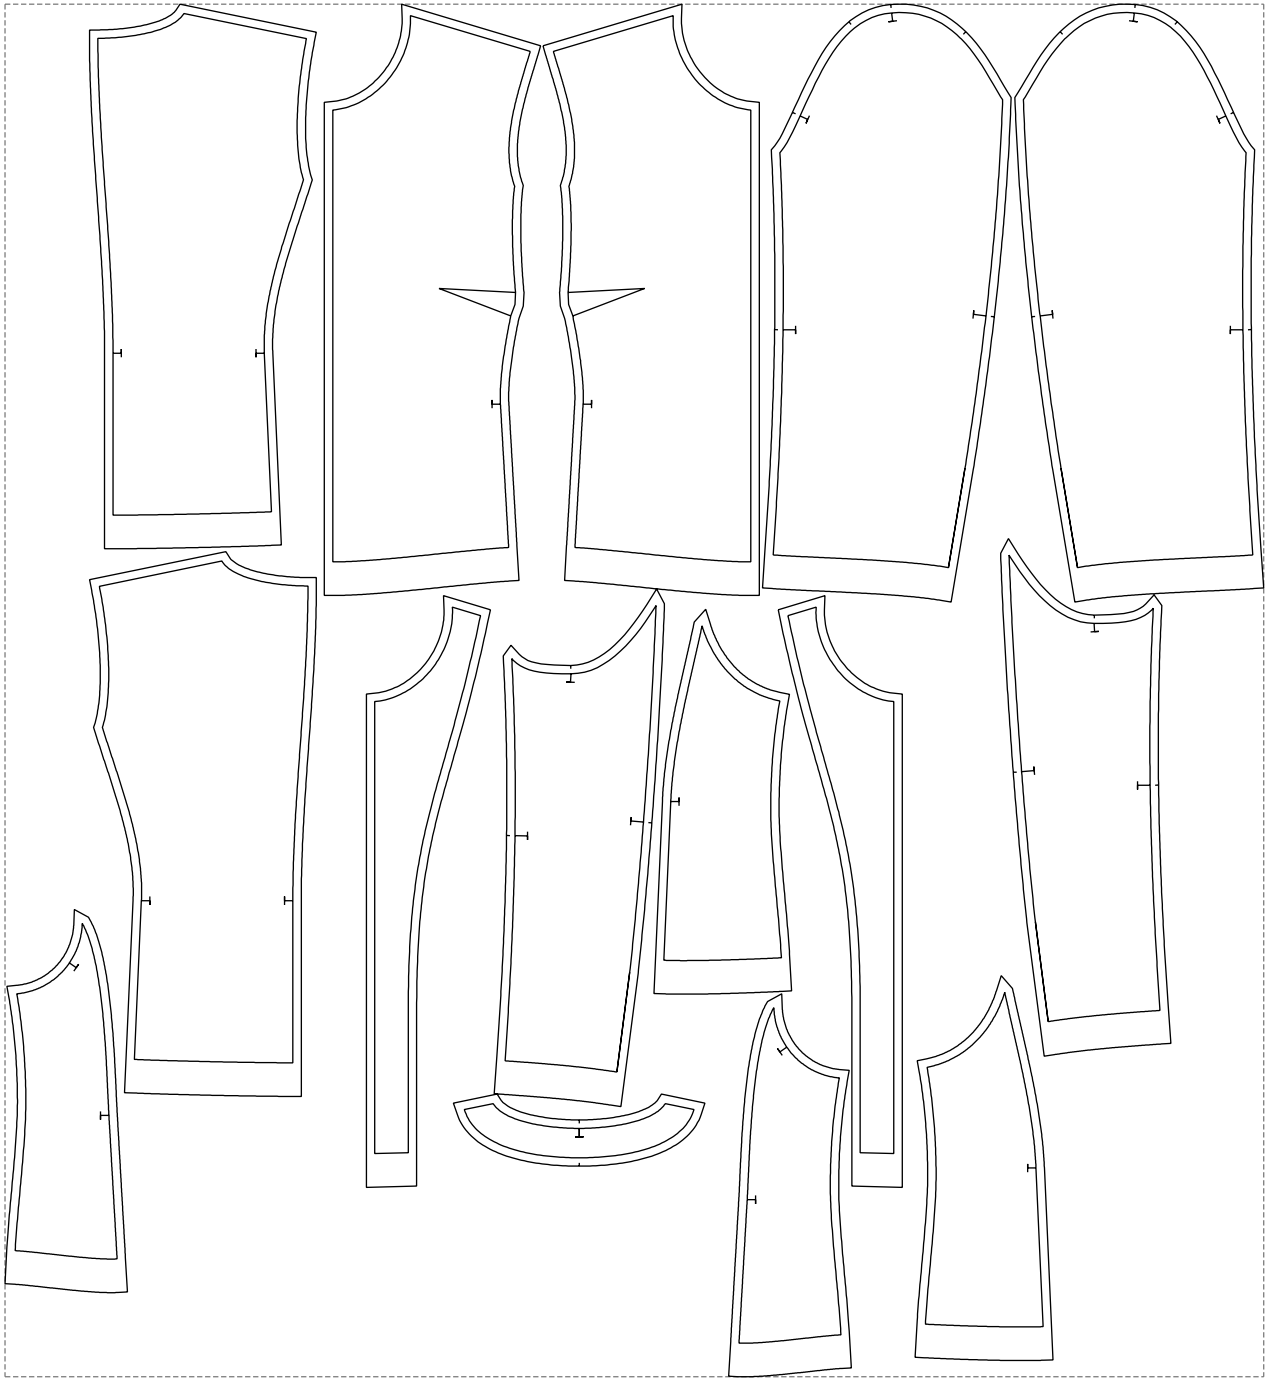

Not for print

Paper size: A4, size:1399.00 x884.57 mm

# Example

size:1499.00 x1635.10 mm

Maneken =1 ver.0

rz\_1=170

rz\_16=120

rz\_17=104

rz\_18=103.6

rz\_19=128

rz\_20=125.1

---

. . . . .  
. . . . .  
. . . . .