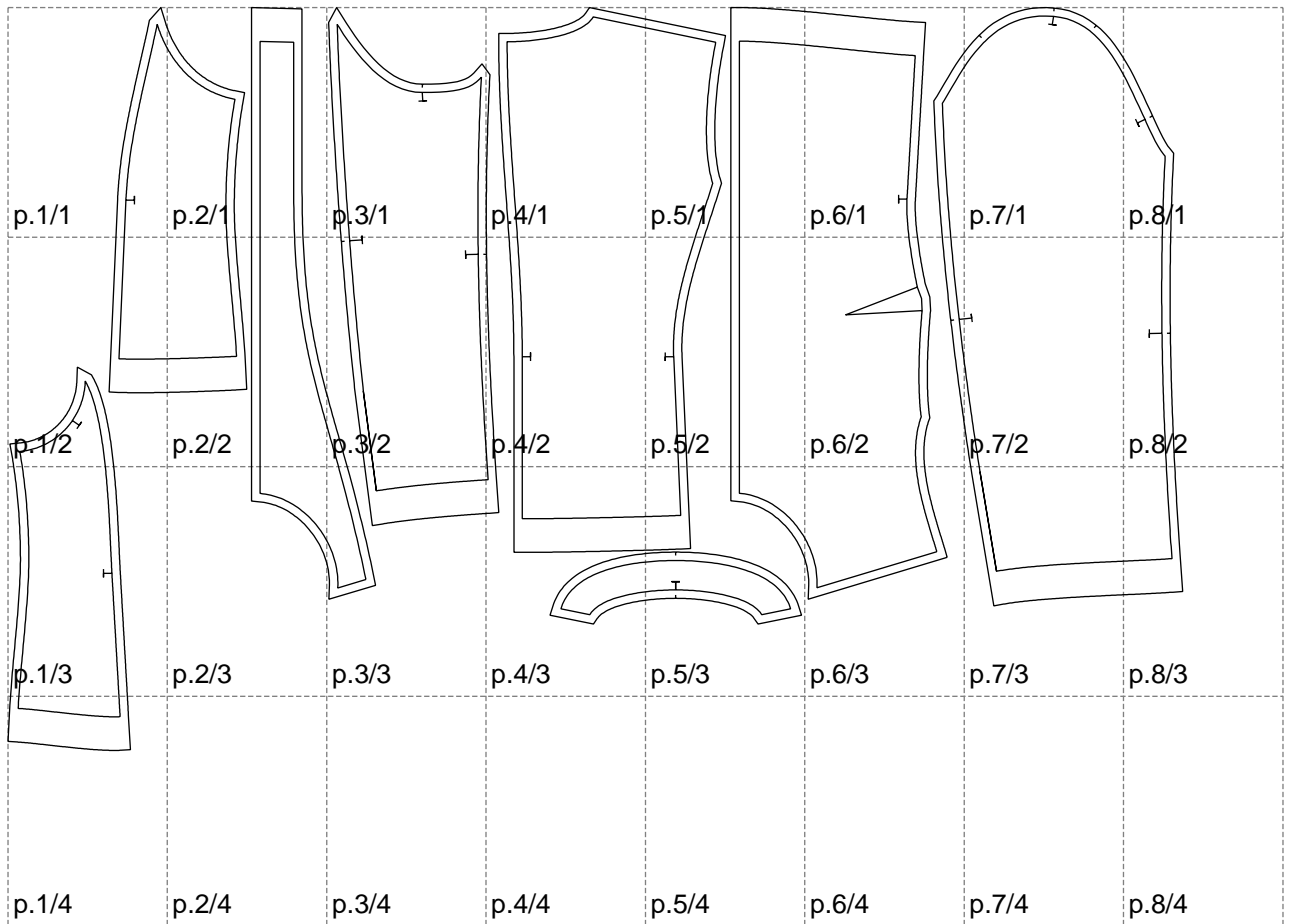

Not for print

Paper size: A4, size:1399.00 x884.57 mm

# Example

size:1499.00 x1635.10 mm

Maneken =1 ver.0

rz\_1=170

rz\_16=120

rz\_17=104

rz\_18=103.6

rz\_19=128

rz\_20=125.1

---

. . . . .  
. . . . .  
. . . . .