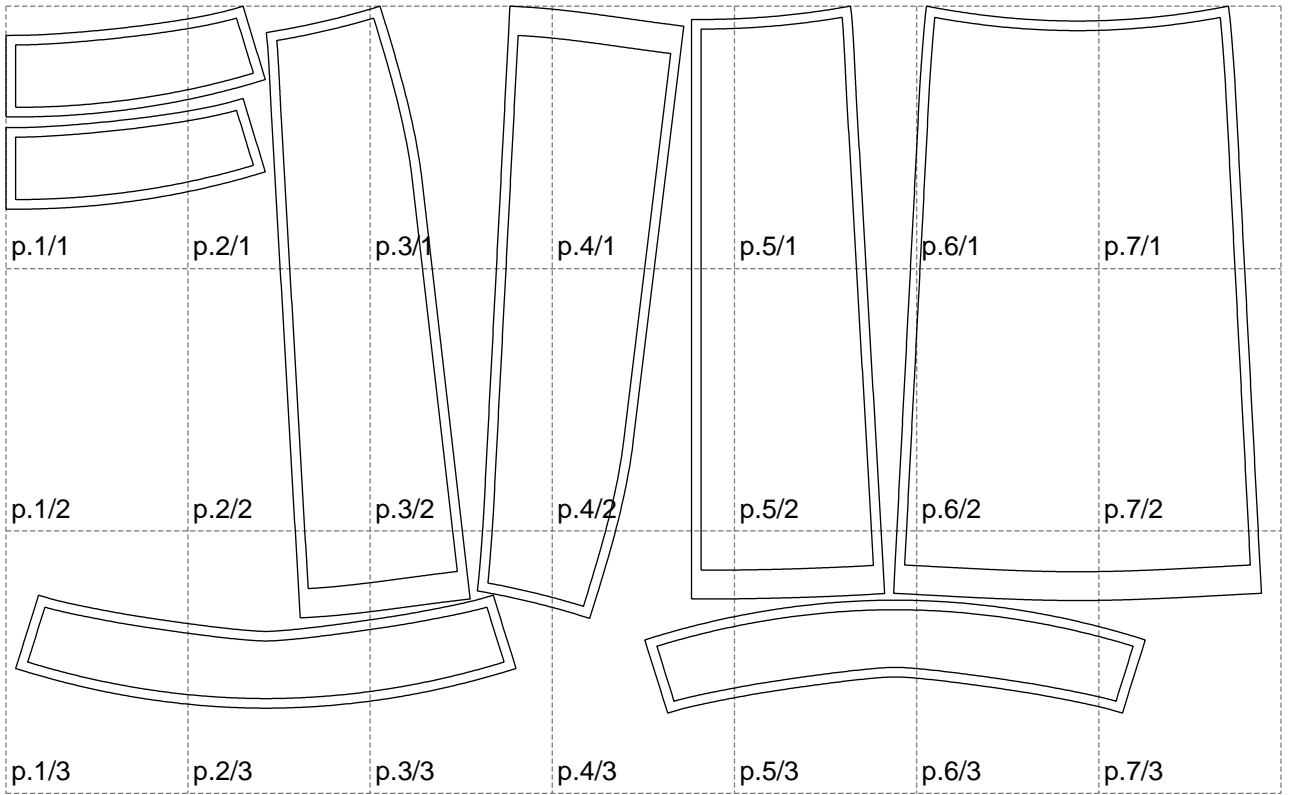

Not for print

Paper size: A4, size:1308.31 x736.64 mm

# Example

size:1499.00 x1251.11 mm

Maneken =1 ver.0

rz\_1=170

rz\_16=104

rz\_17=88.9

rz\_18=84.4

rz\_19=112

rz\_20=109.3

---

. . . . .  
. . . . .  
. . . . .