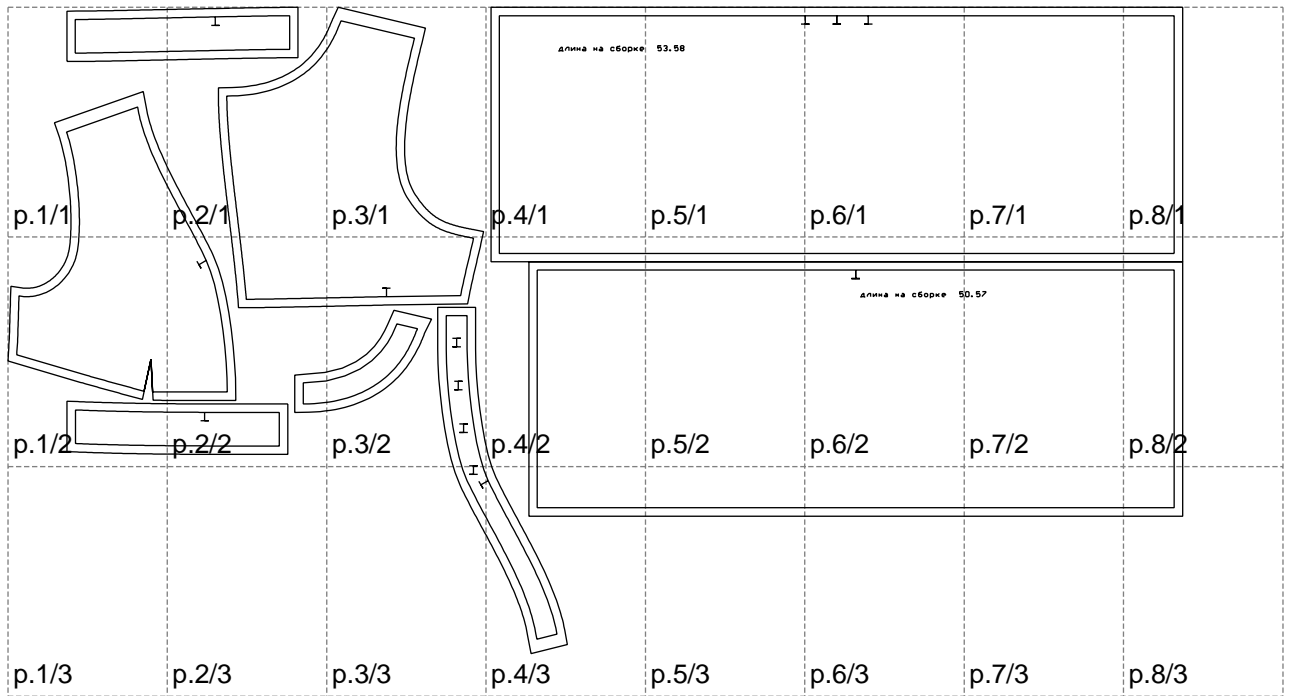

Not for print

Paper size: A4, size:1399.00 x769.60 mm

# Example

size:1499.00 x1020.62 mm

Maneken =1 ver.0

rz\_1=170

rz\_16=108

rz\_17=92.5

rz\_18=89.2

rz\_19=116

rz\_20=113

---

. . . . .  
. . . . .  
. . . . .