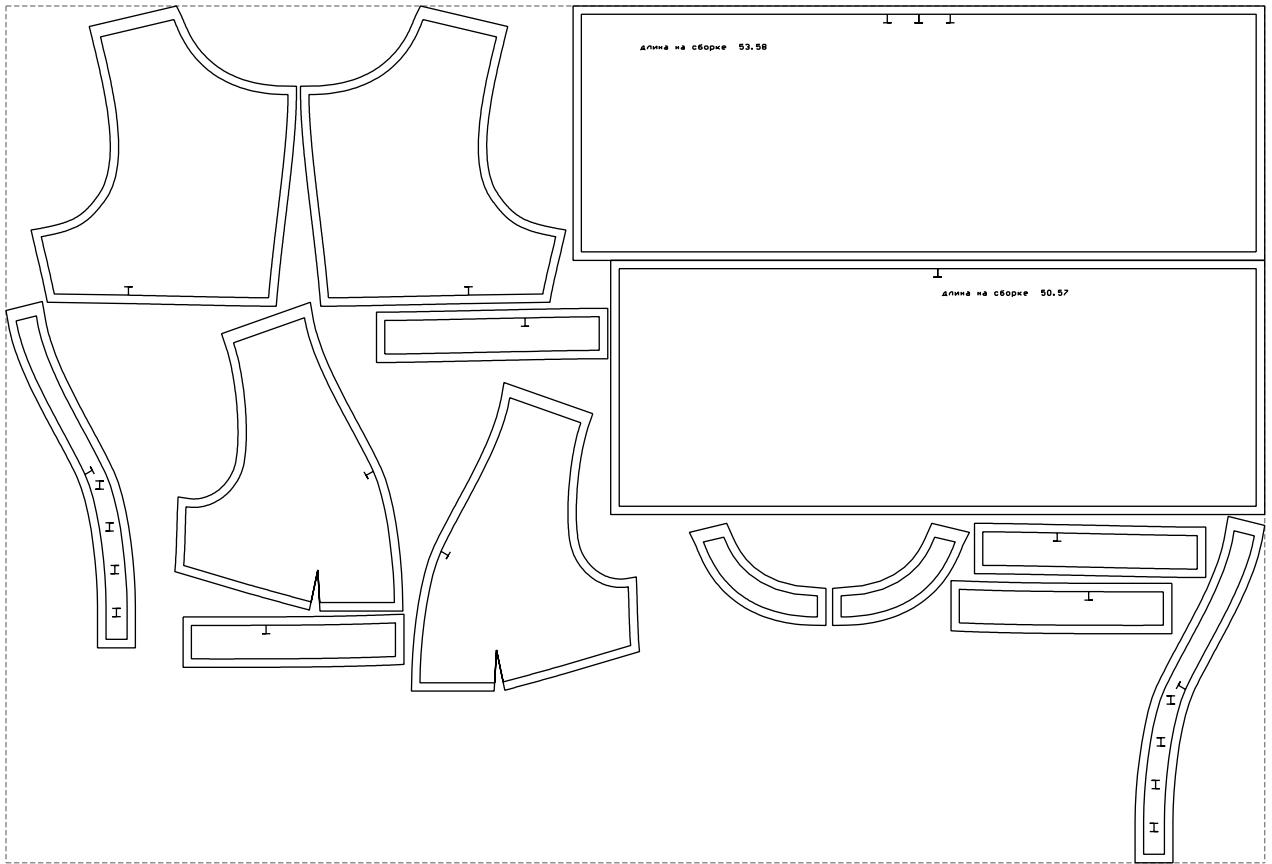

Not for print

Paper size: A4, size:1399.00 x769.60 mm

# Example

size:1499.00 x1020.62 mm

Maneken =1 ver.0

rz\_1=170

rz\_16=108

rz\_17=92.5

rz\_18=89.2

rz\_19=116

rz\_20=113

---

. . . . .  
. . . . .  
. . . . .