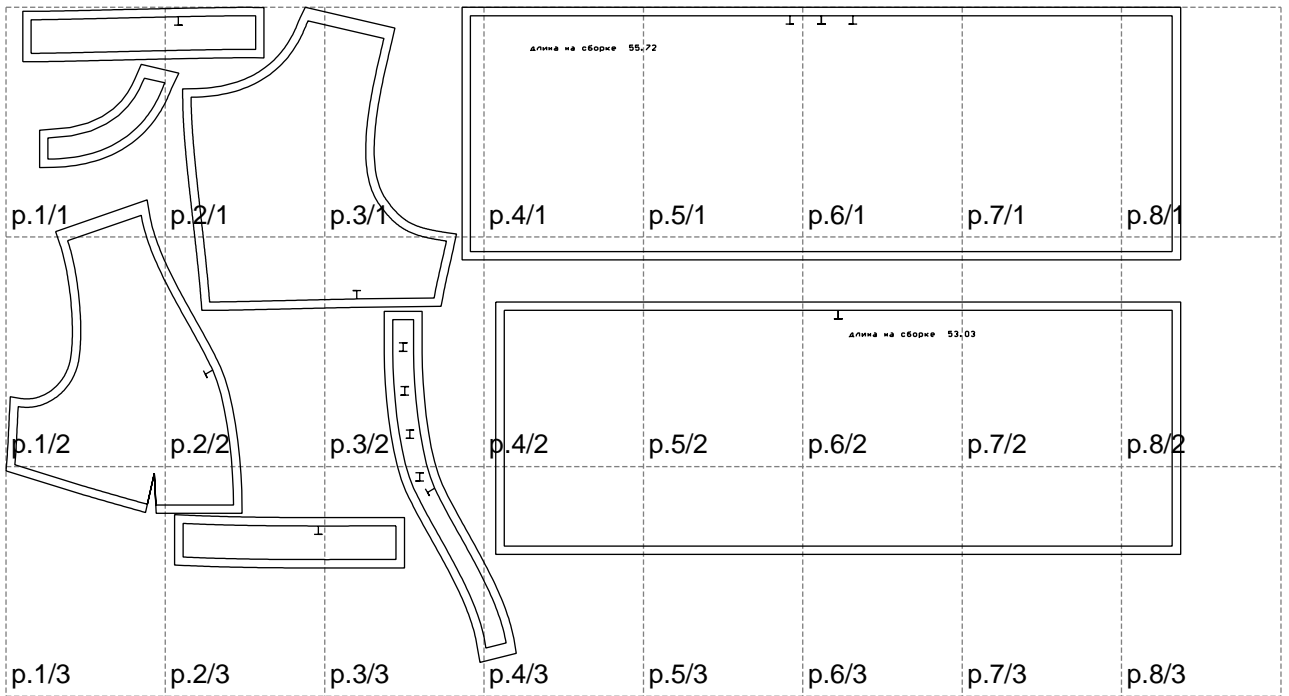

Not for print

Paper size: A4, size:1399.00 x780.09 mm

# Example

size:1499.00 x1078.43 mm

Maneken =1 ver.0

rz\_1=170

rz\_16=112

rz\_17=96.2

rz\_18=94

rz\_19=120

rz\_20=117

---

. . . . .  
. . . . .  
. . . . .