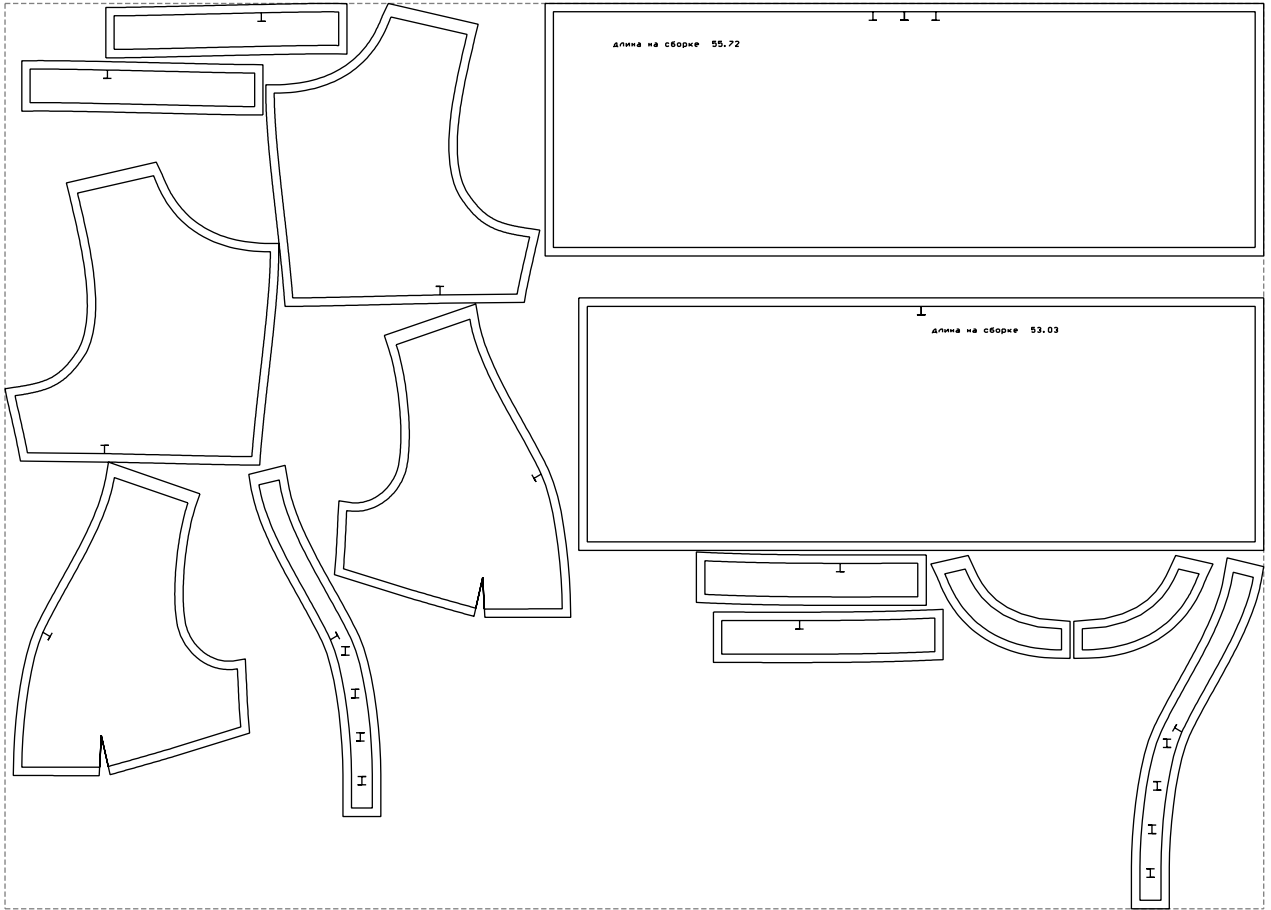

Not for print

Paper size: A4, size:1399.00 x780.09 mm

# Example

size:1499.00 x1078.43 mm

Maneken =1 ver.0

rz\_1=170

rz\_16=112

rz\_17=96.2

rz\_18=94

rz\_19=120

rz\_20=117

---

. . . . .  
. . . . .  
. . . . .