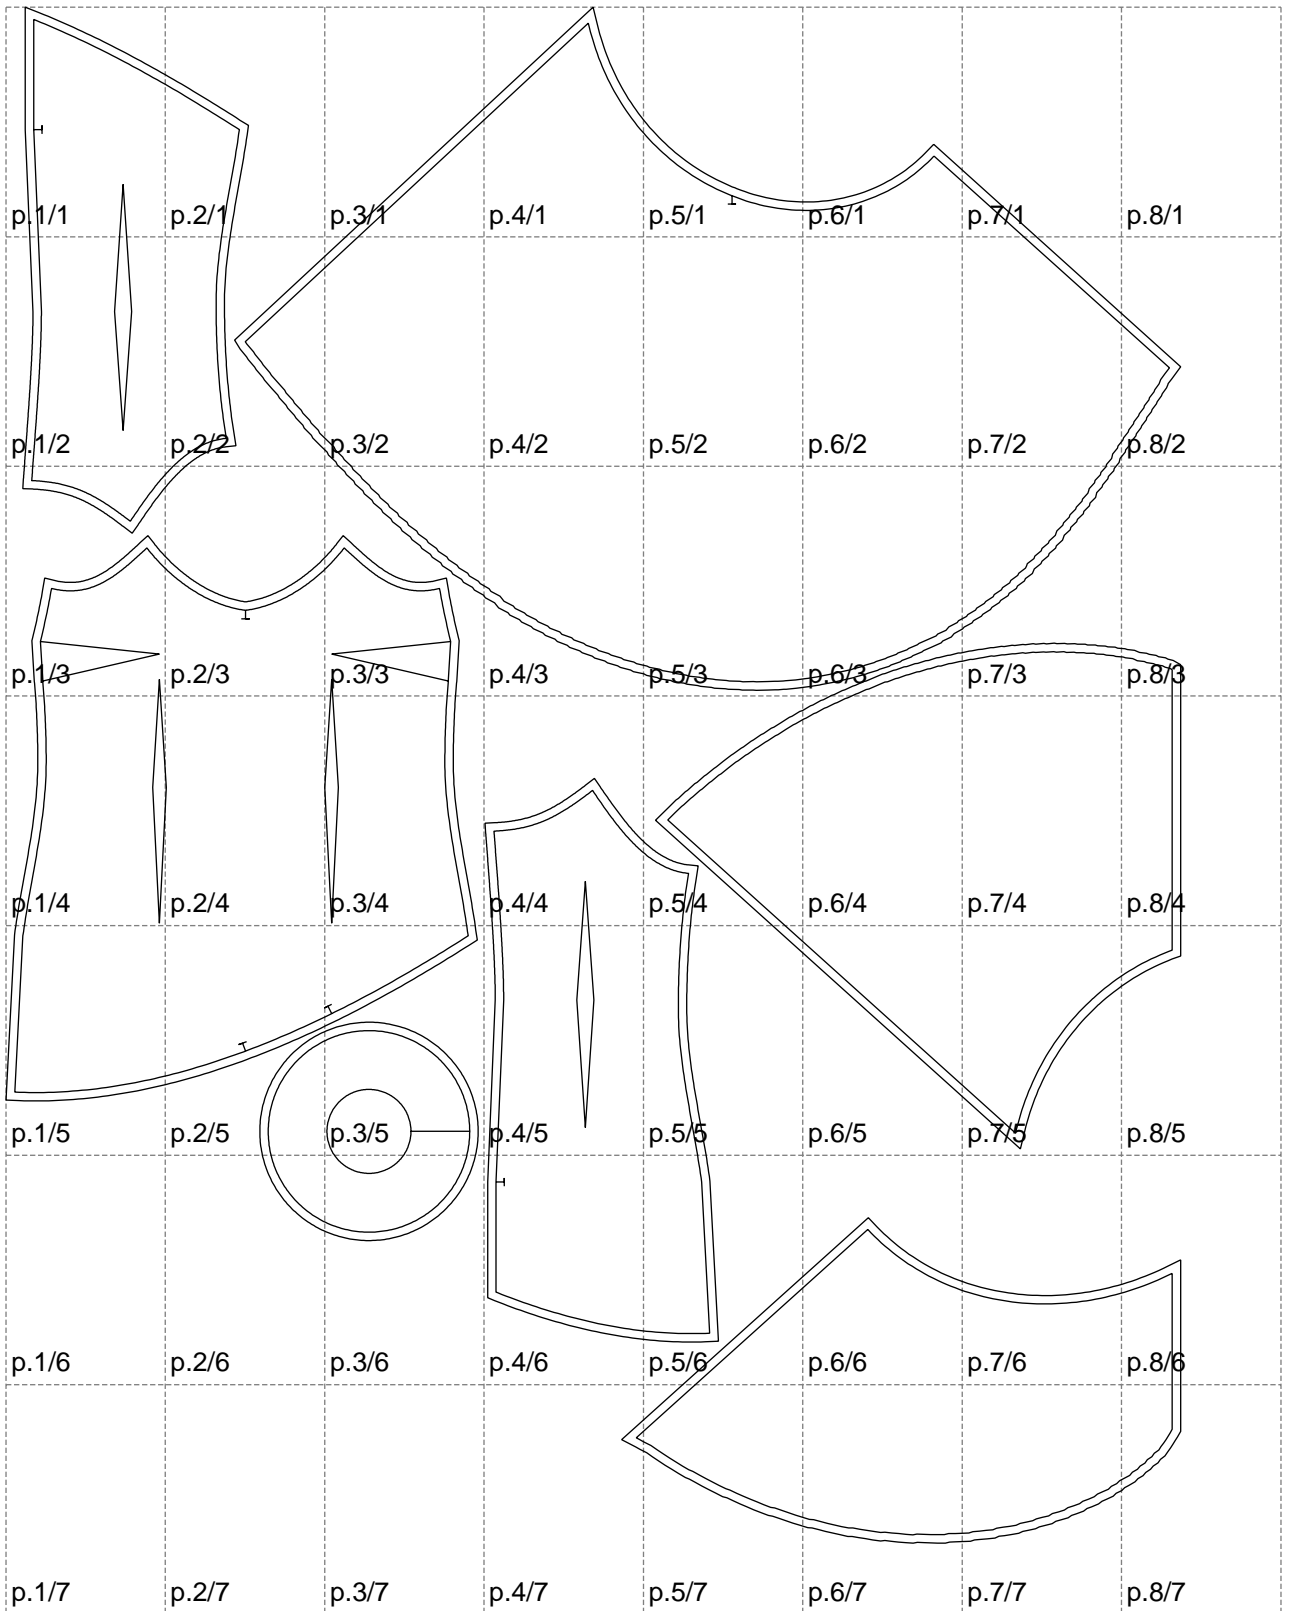

Not for print

Paper size: A4, size:1399.00 x1829.09 mm

# Example

size:1499.00 x840.70 mm

Maneken =1 ver.0

rz\_1=170

rz\_16=92

rz\_17=78.8

rz\_18=71.8

rz\_19=100

rz\_20=98.1

---

. . . . .  
. . . . .  
. . . . .