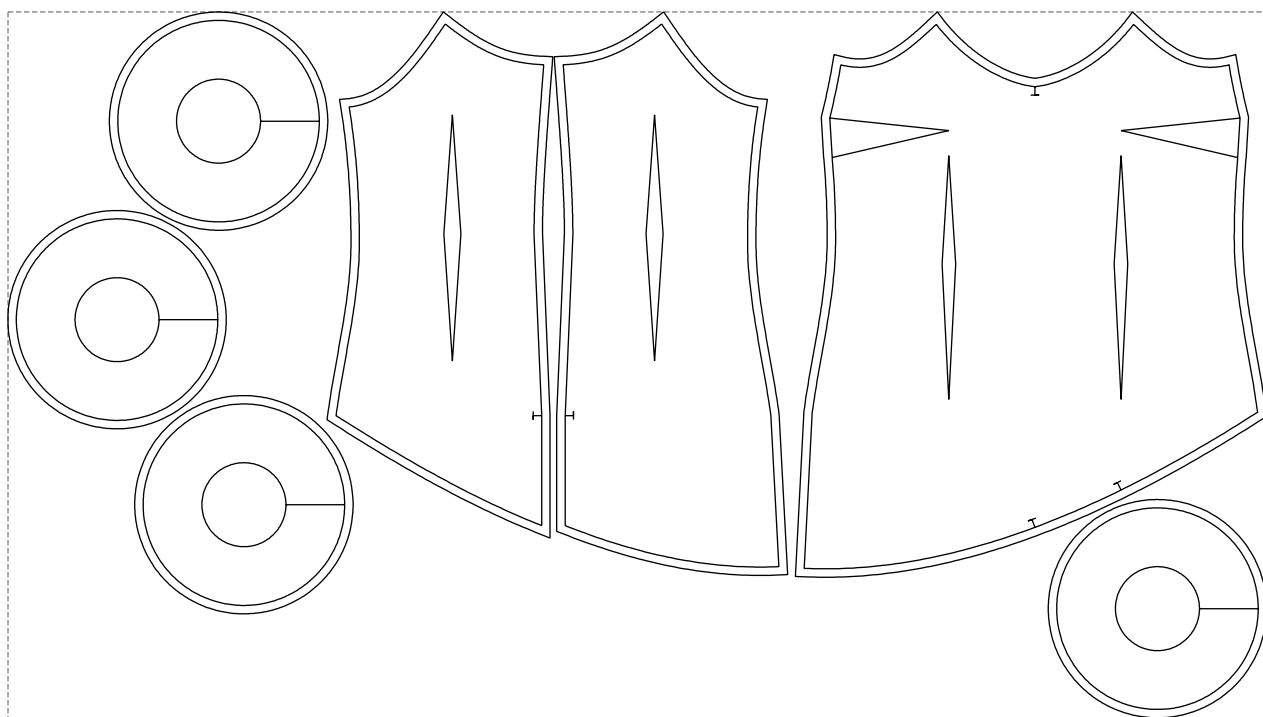

Not for print

Paper size: A4, size:1399.00 x1829.09 mm

# Example

size:1499.00 x840.70 mm

Maneken =1 ver.0

rz\_1=170

rz\_16=92

rz\_17=78.8

rz\_18=71.8

rz\_19=100