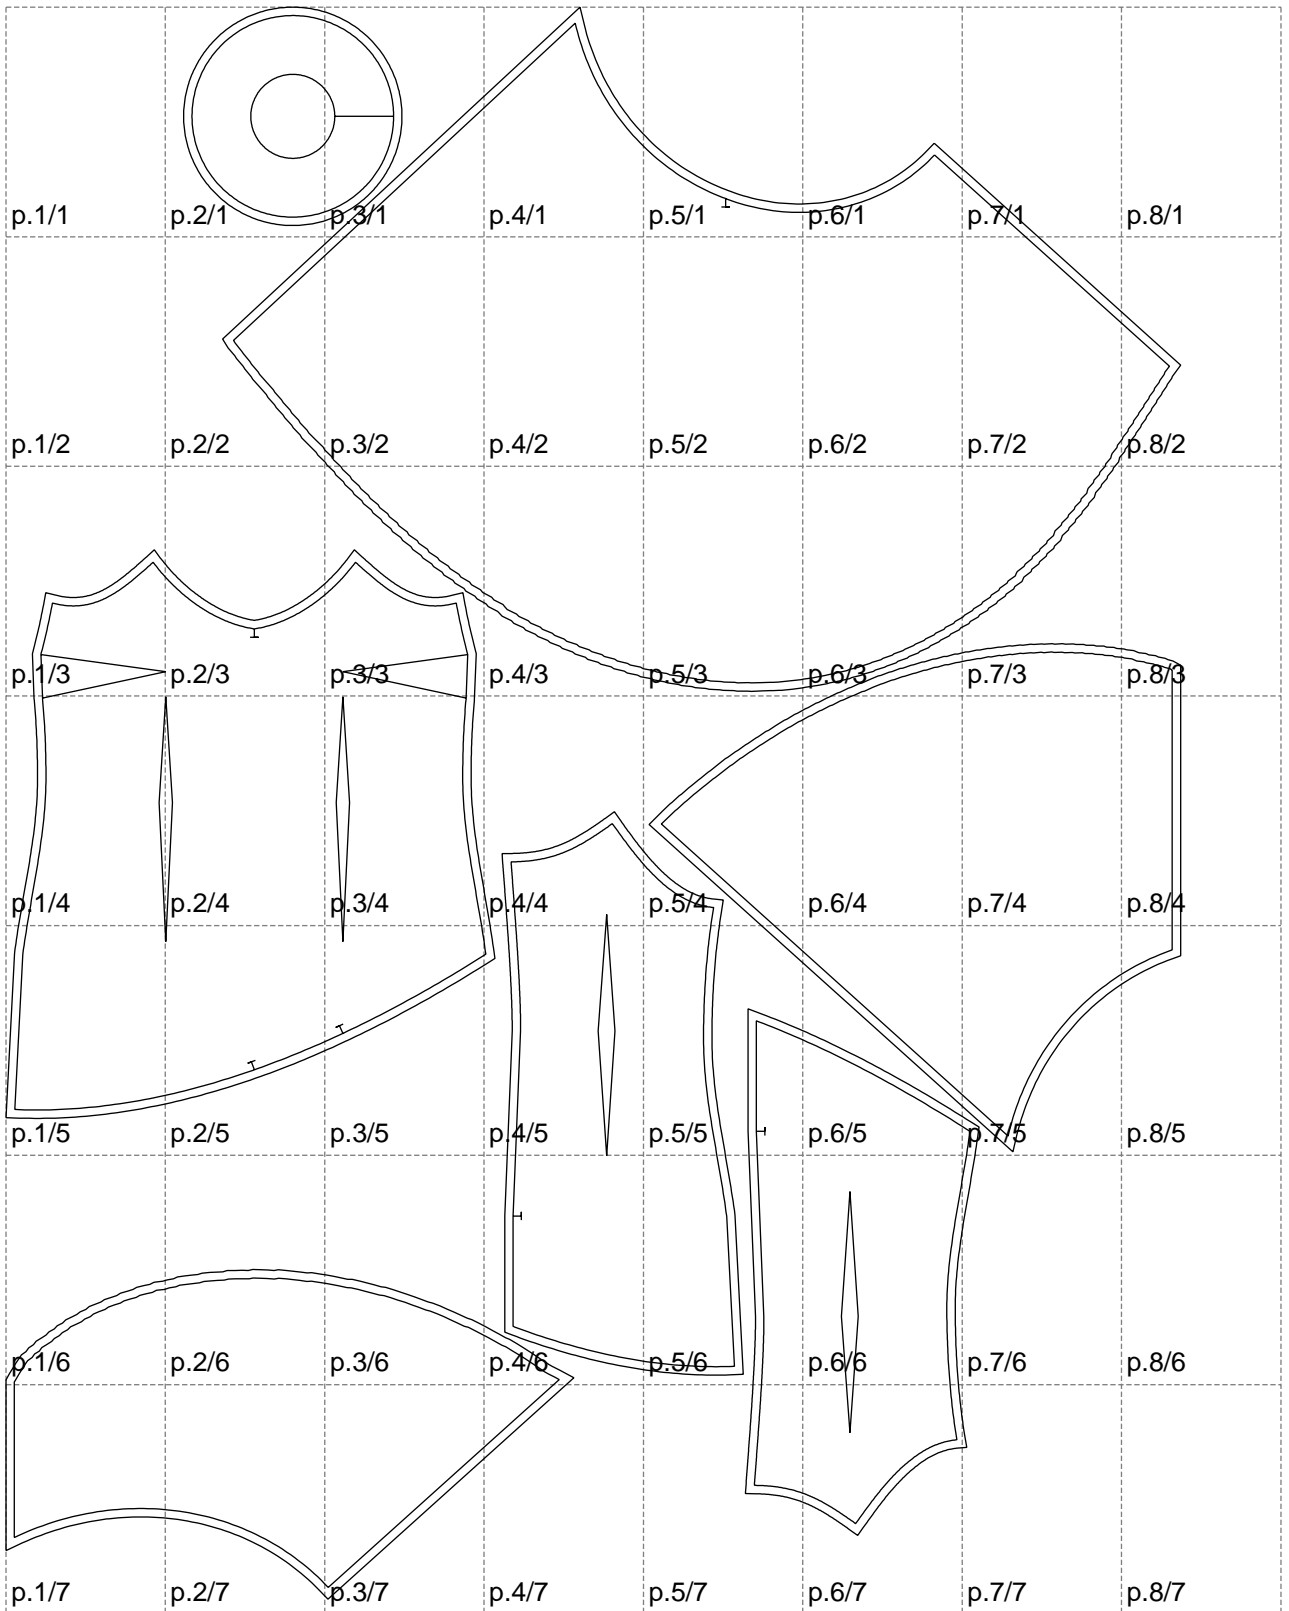

Not for print

Paper size: A4, size:1399.00 x1895.84 mm

# Example

size:1488.93 x840.56 mm

Maneken =1 ver.0

rz\_1=170

rz\_16=96

rz\_17=82

rz\_18=76

rz\_19=104

rz\_20=101.8

---

. . . . .  
. . . . .  
. . . . .