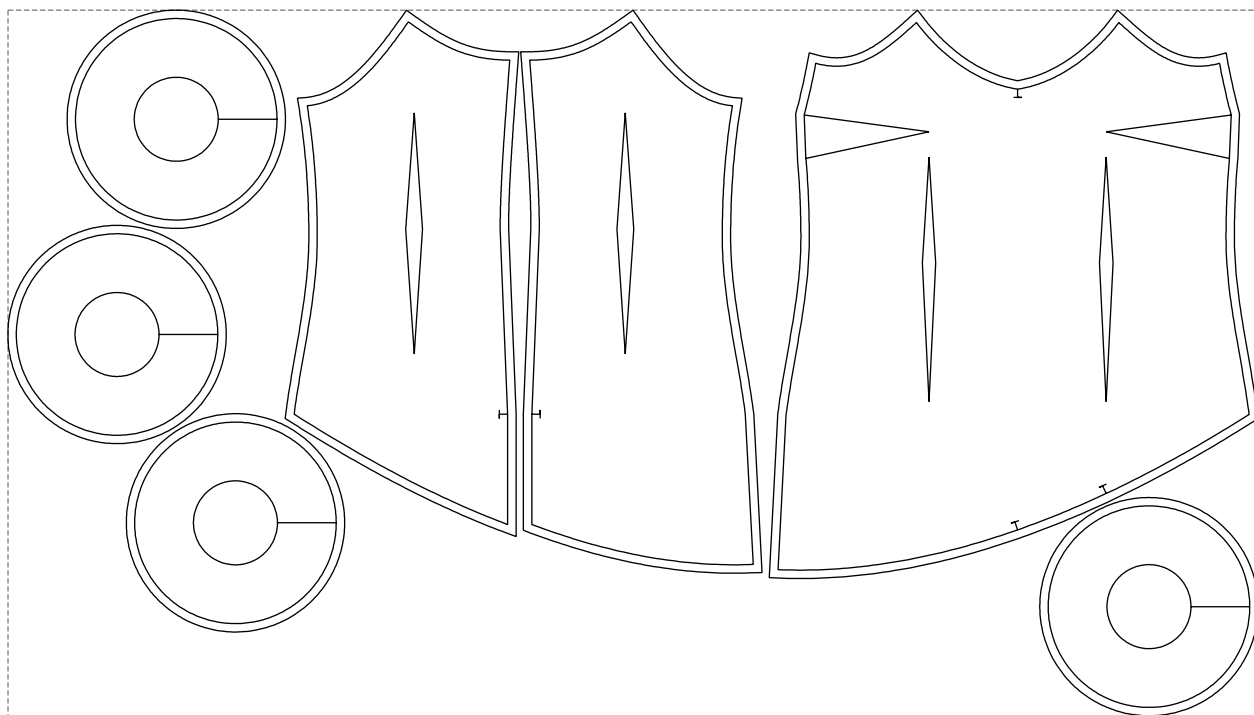

Not for print

Paper size: A4, size:1399.00 x1895.84 mm

# Example

size:1488.93 x840.56 mm

Maneken =1 ver.0

rz\_1=170

rz\_16=96

rz\_17=82

rz\_18=76

rz\_19=104