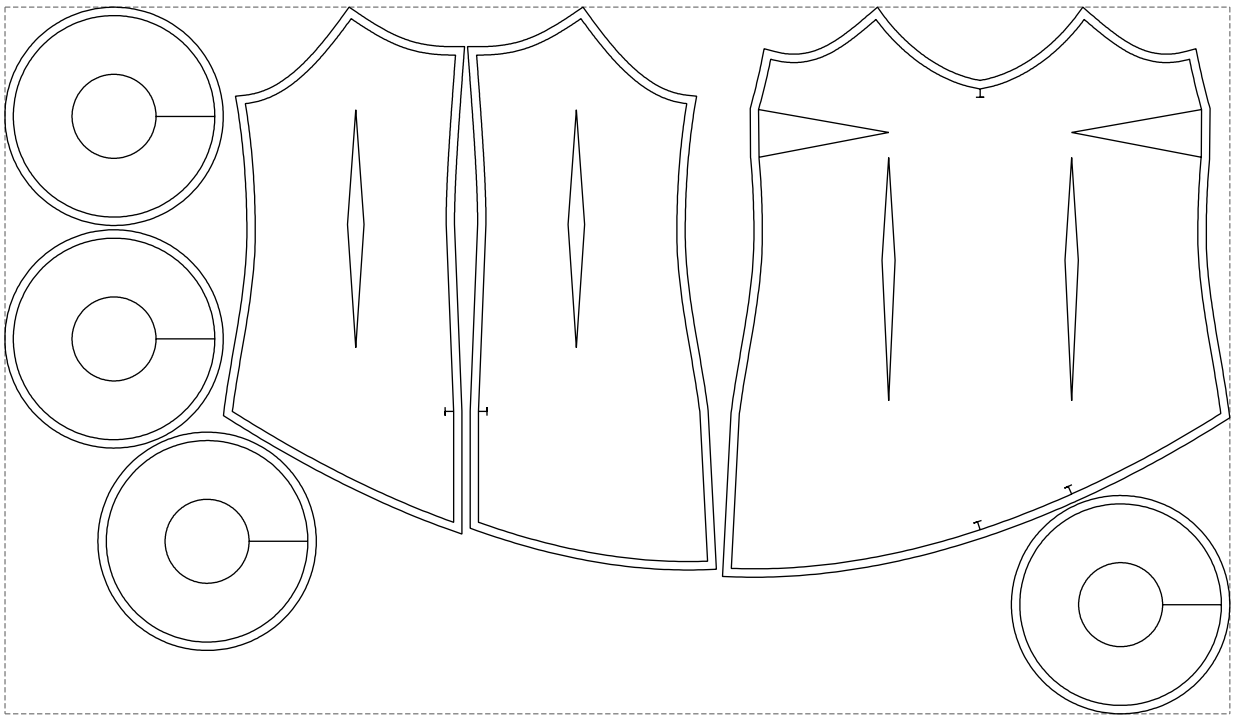

# Example

size:1458.71 x841.68 mm

Maneken =1 ver.0

rz\_1=170

rz\_16=100

rz\_17=85.4

rz\_18=80.2

rz\_19=108