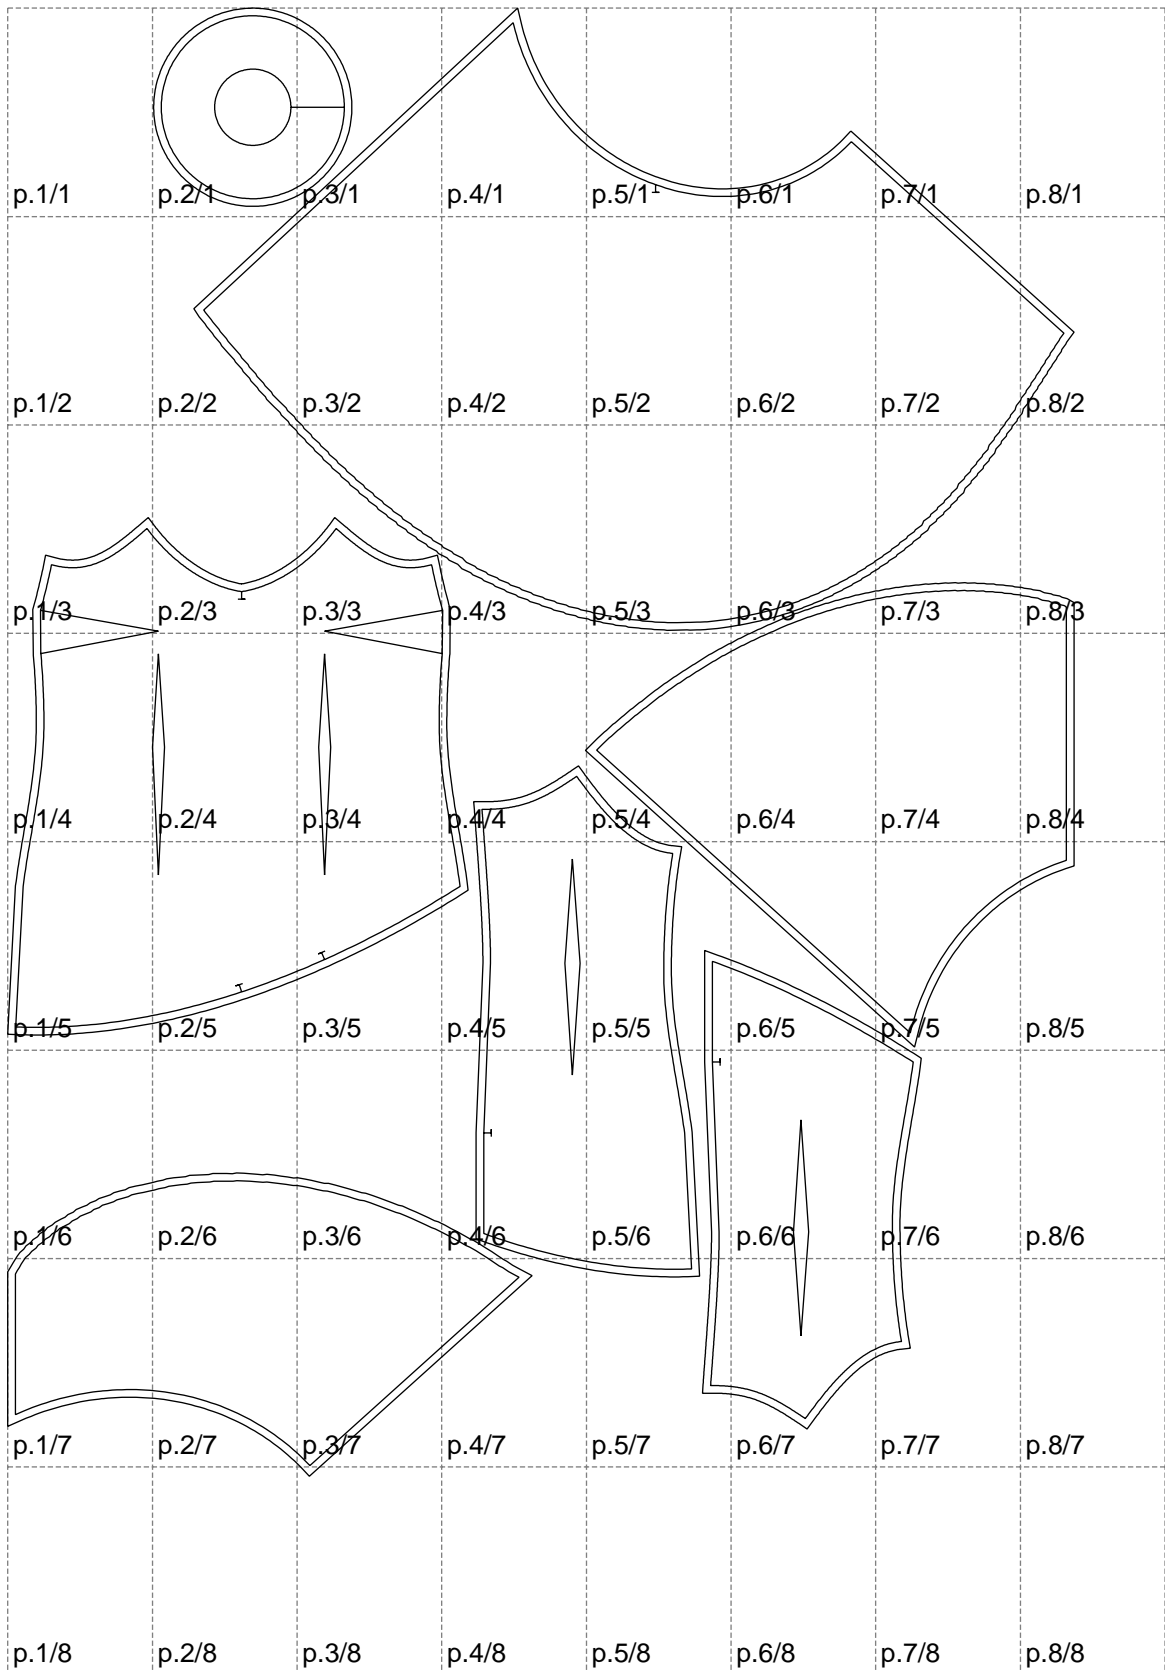

Not for print

Paper size: A4, size:1399.00 x1925.95 mm

# Example

size:1458.71 x841.68 mm

Maneken =1 ver.0

rz\_1=170

rz\_16=100

rz\_17=85.4

rz\_18=80.2

rz\_19=108

rz\_20=105.4

---

. . . . .  
. . . . .  
. . . . .