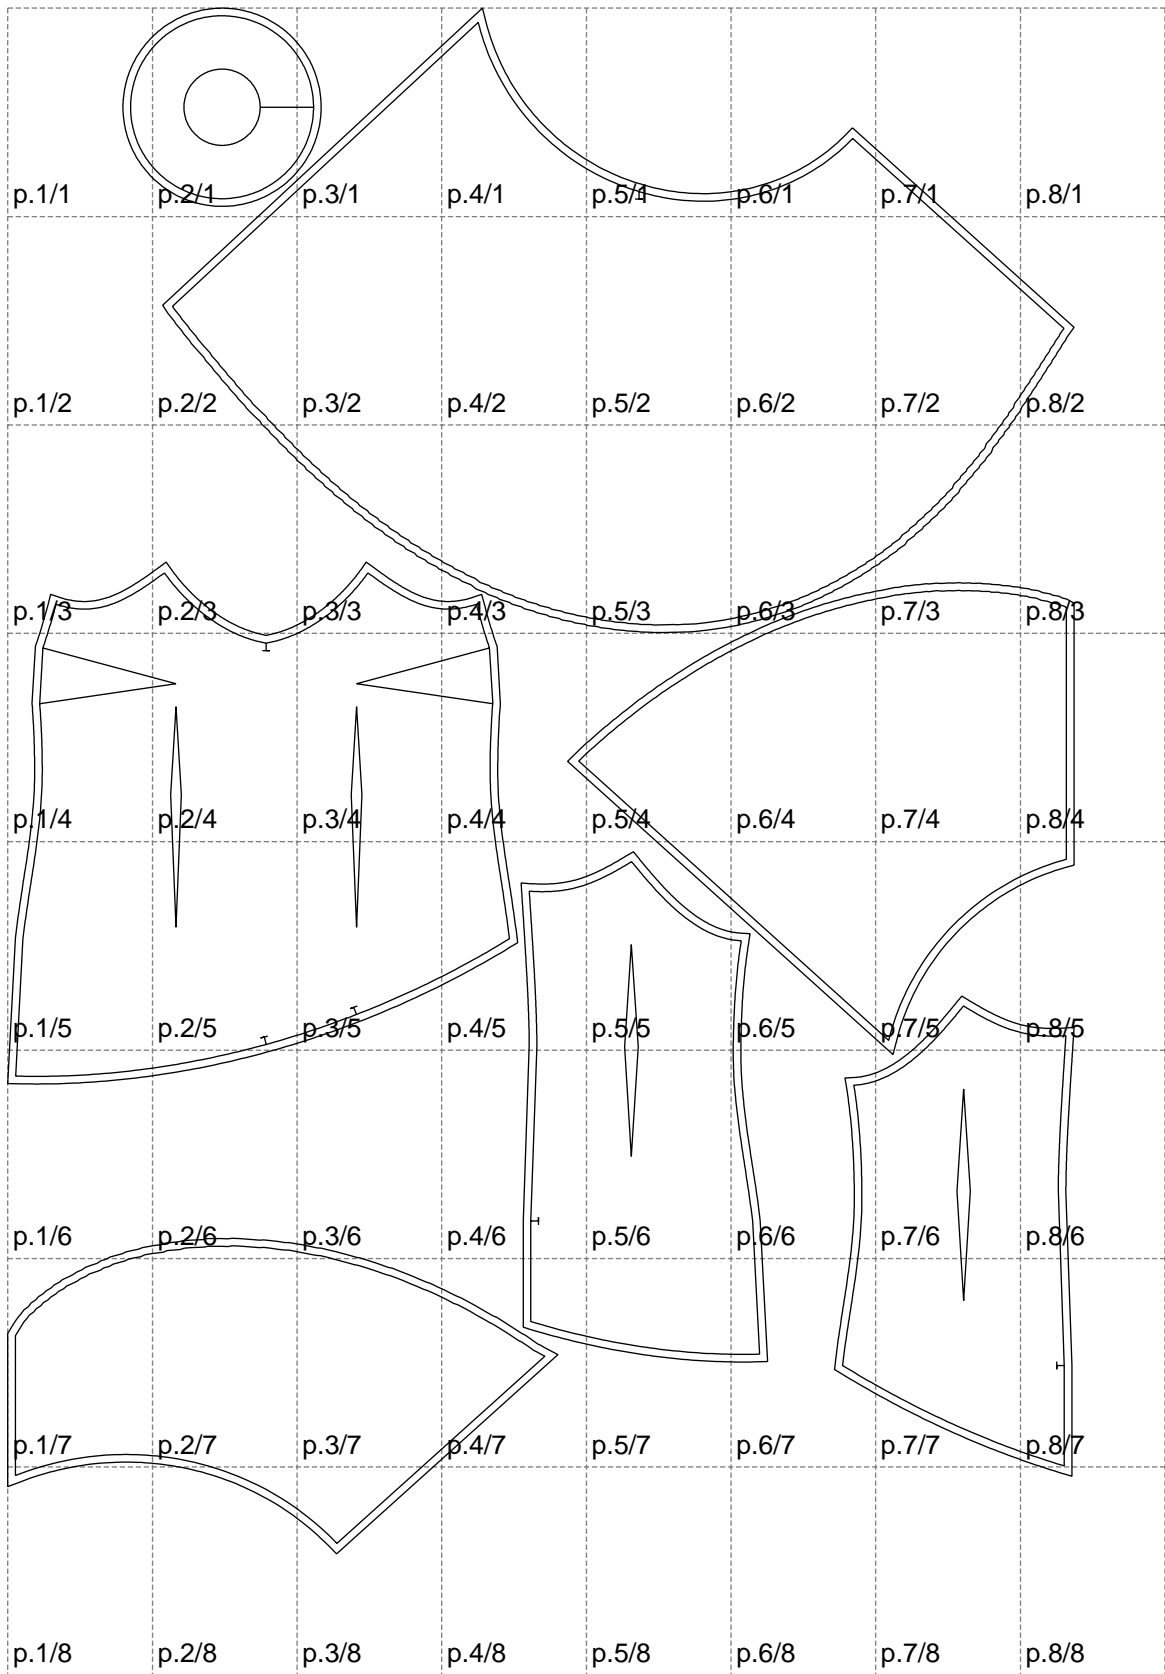

Not for print

Paper size: A4, size:1399.00 x2027.94 mm

# Example

size:1499.00 x924.16 mm

Maneken =1 ver.0

rz\_1=170

rz\_16=112

rz\_17=96.2

rz\_18=94

rz\_19=120

rz\_20=117

---

. . . . .  
. . . . .  
. . . . .