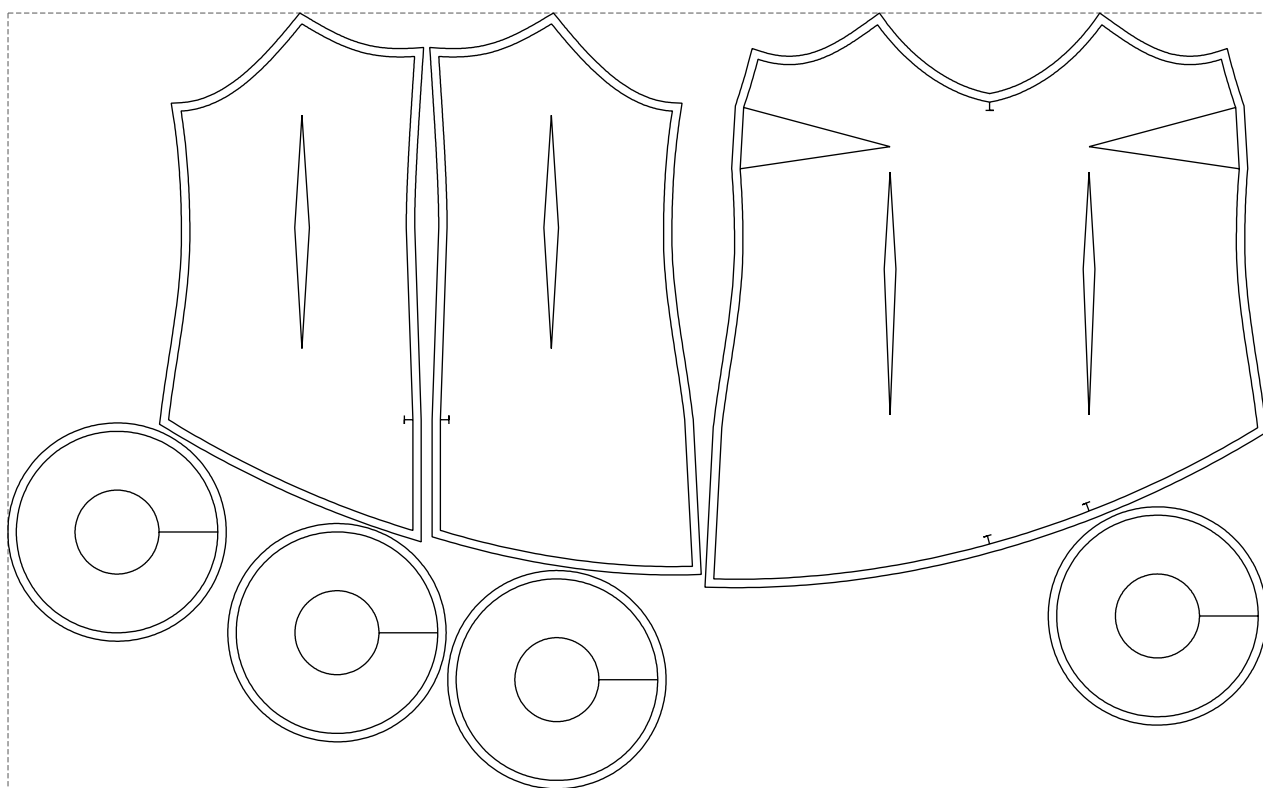

# Example

size:1499.00 x924.16 mm

Maneken =1 ver.0

rz\_1=170

rz\_16=112

rz\_17=96.2

rz\_18=94

rz\_19=120