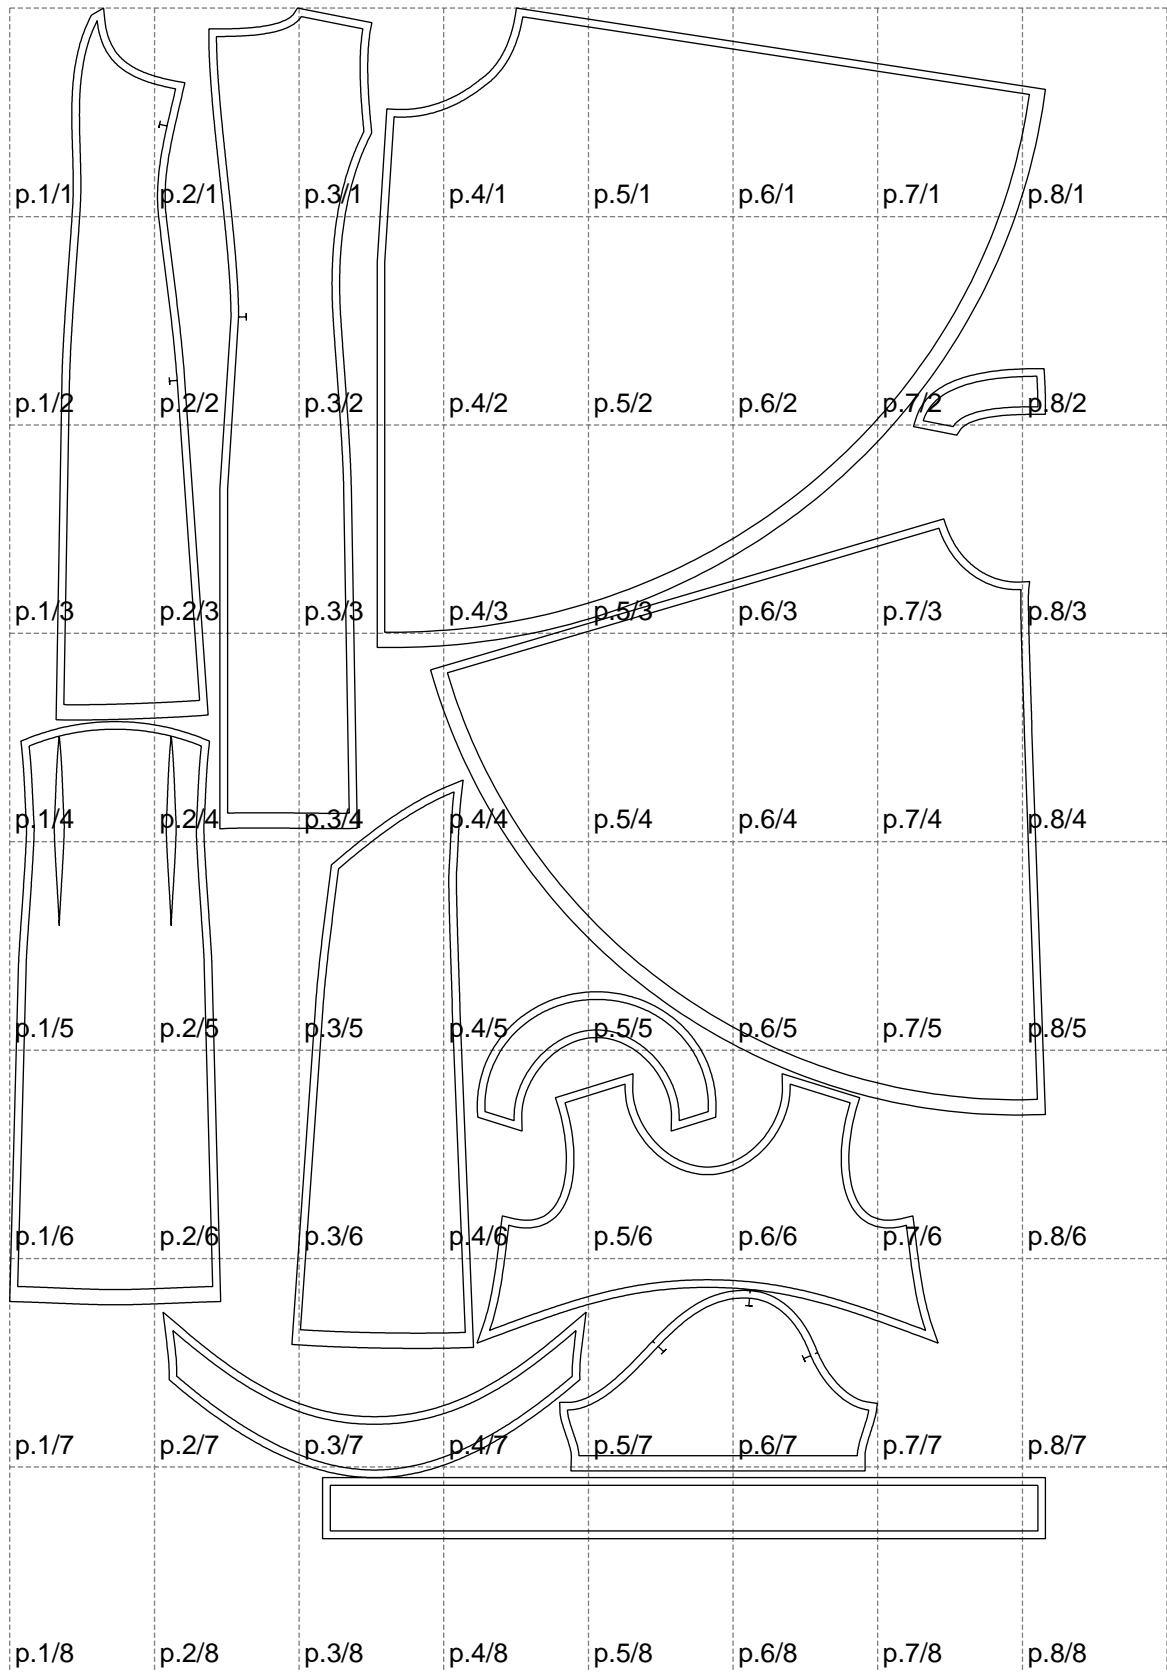

Not for print

Paper size: A4, size:1358.92 x2007.83 mm

# Example

size:1499.00 x3490.13 mm

Maneken =1 ver.0

rz\_1=170

rz\_16=104

rz\_17=88.9

rz\_18=84.4

rz\_19=112

rz\_20=109.3

---

. . . . .  
. . . . .  
. . . . .