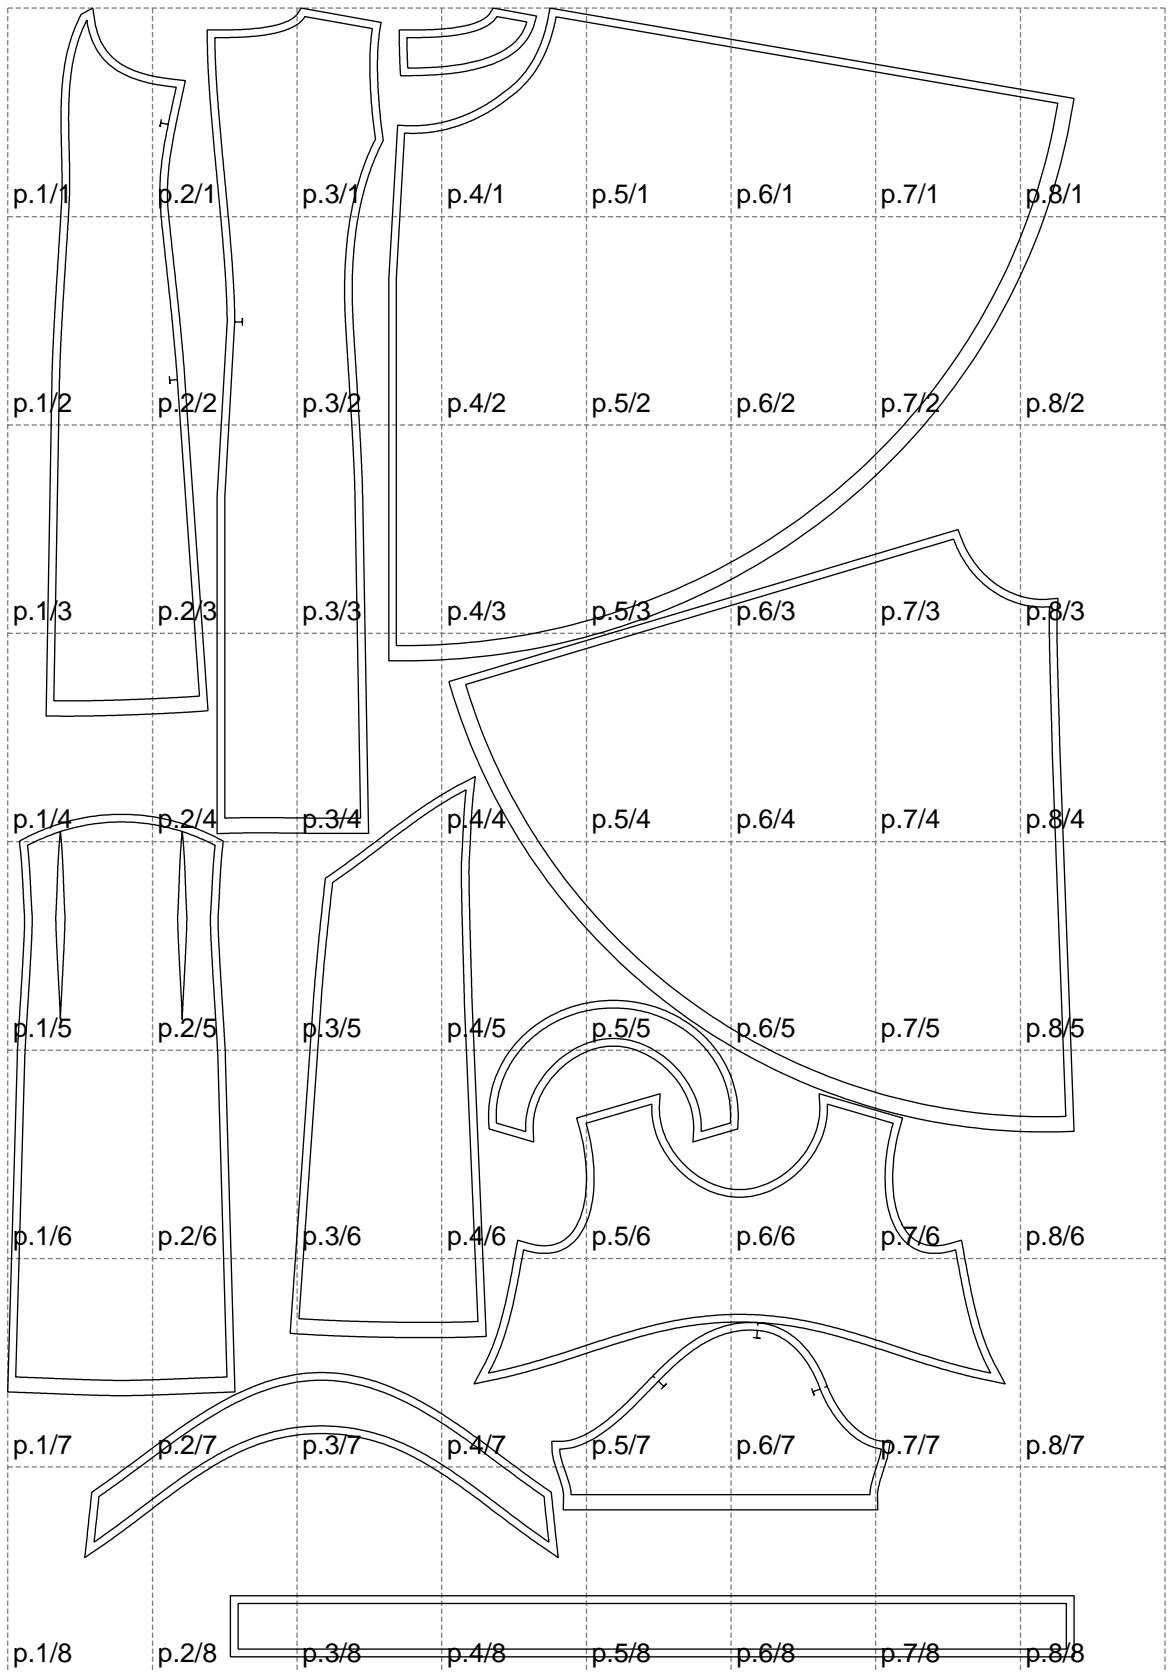

Not for print

Paper size: A4, size:1399.00 x2162.84 mm

# Example

size:1499.00 x3755.37 mm

Maneken =1 ver.0

rz\_1=170

rz\_16=116

rz\_17=100

rz\_18=98.8

rz\_19=124

rz\_20=121

---

. . . . .  
. . . . .  
. . . . .